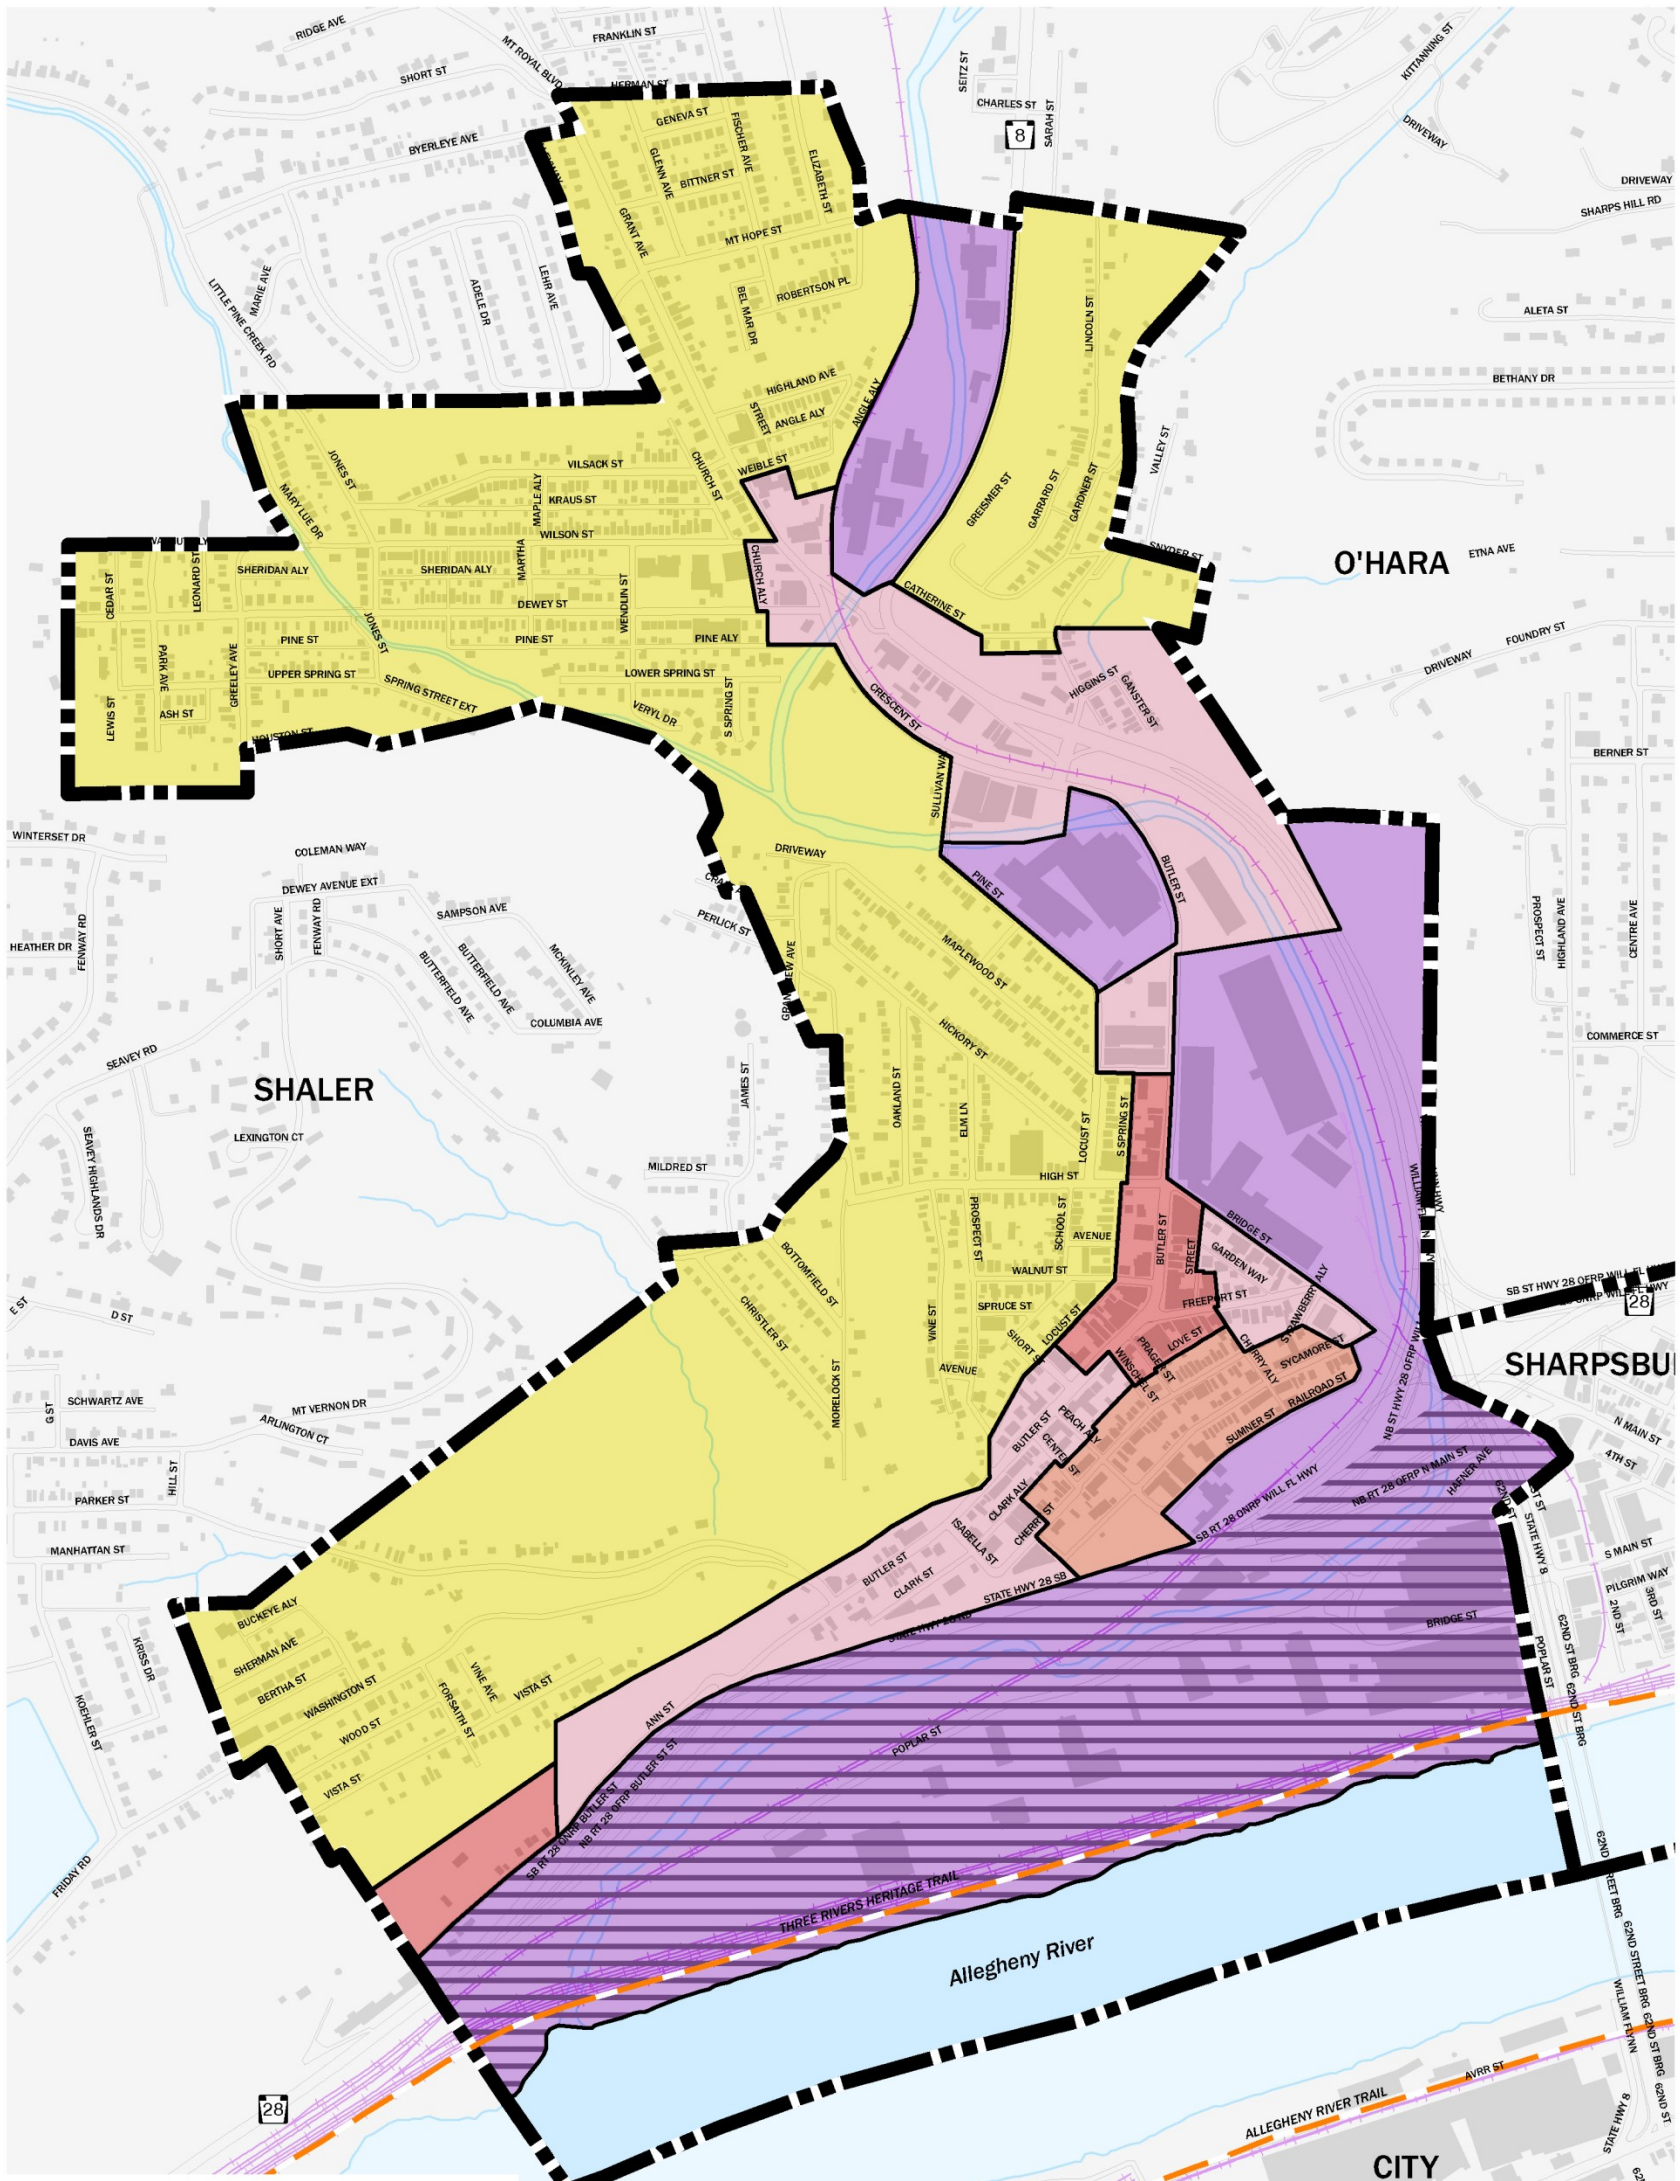

ZONING  
615 Attachment 1  
Borough of Etna

LEGEND

- C1: Central Commercial
- C2: Neighborhood Commercial
- R1: Residential
- R2: Residential
- I: Industrial
- RO: Riverfront Overlay

ETNA ZONING MAP  
ETNA - Zoning Ordinance

Prepared for: Etna Borough

Prepared by: Environmental Planning and Design, LLC

November 20, 2018