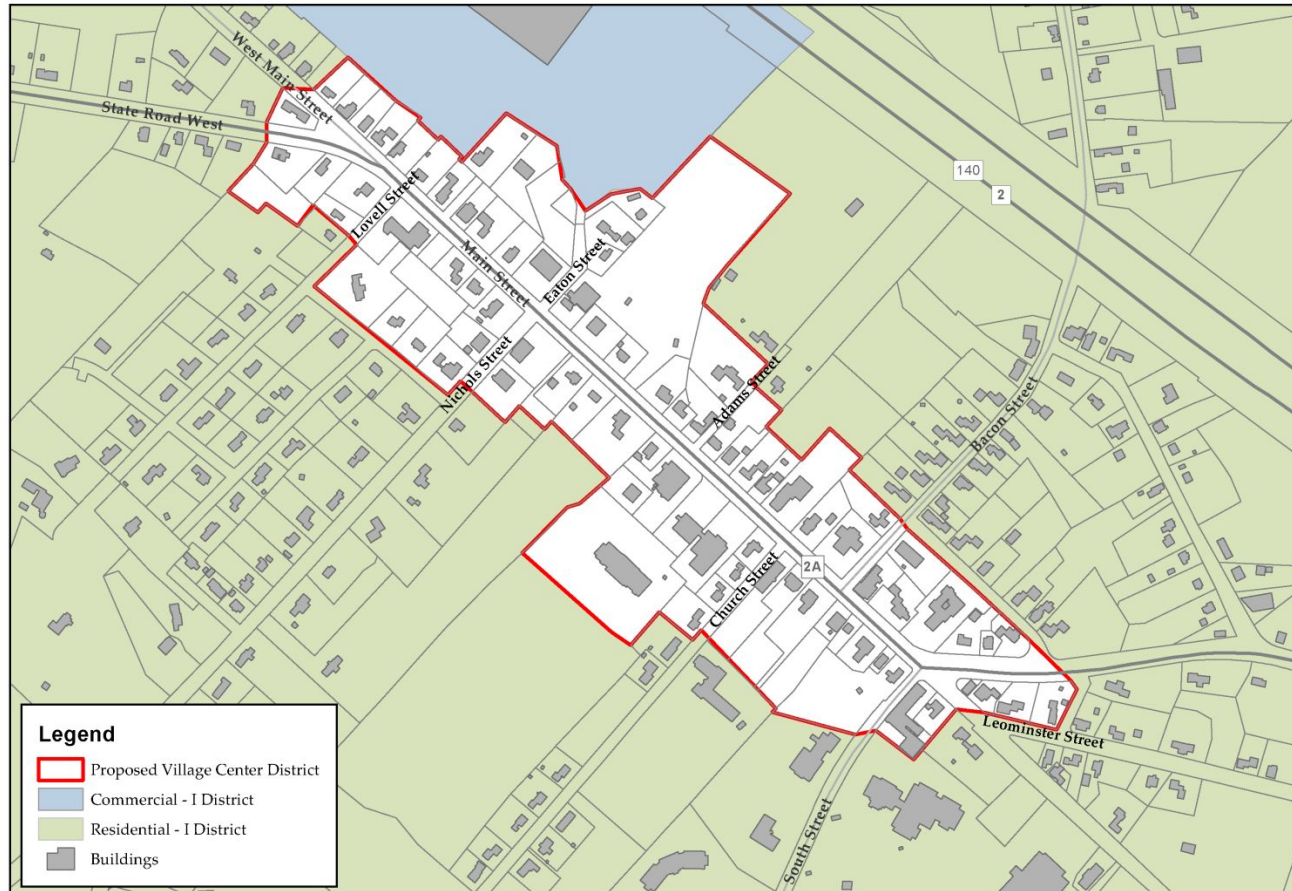

ZONING

205 Attachment 4

Town of Westminster Village Center District Boundaries [Added ATM 5-7-2016 by Art. 36]

Town of Westminster, Massachusetts

Proposed Village Center Zoning District Boundaries

Data Sources: Montachusett Regional Planning Commission, MassGIS
Map prepared by: Community Opportunities Group, Inc. Last Dated 1/4/16.

Disclaimer: This map has been prepared for evaluation of proposed district boundaries only. This map is a draft.