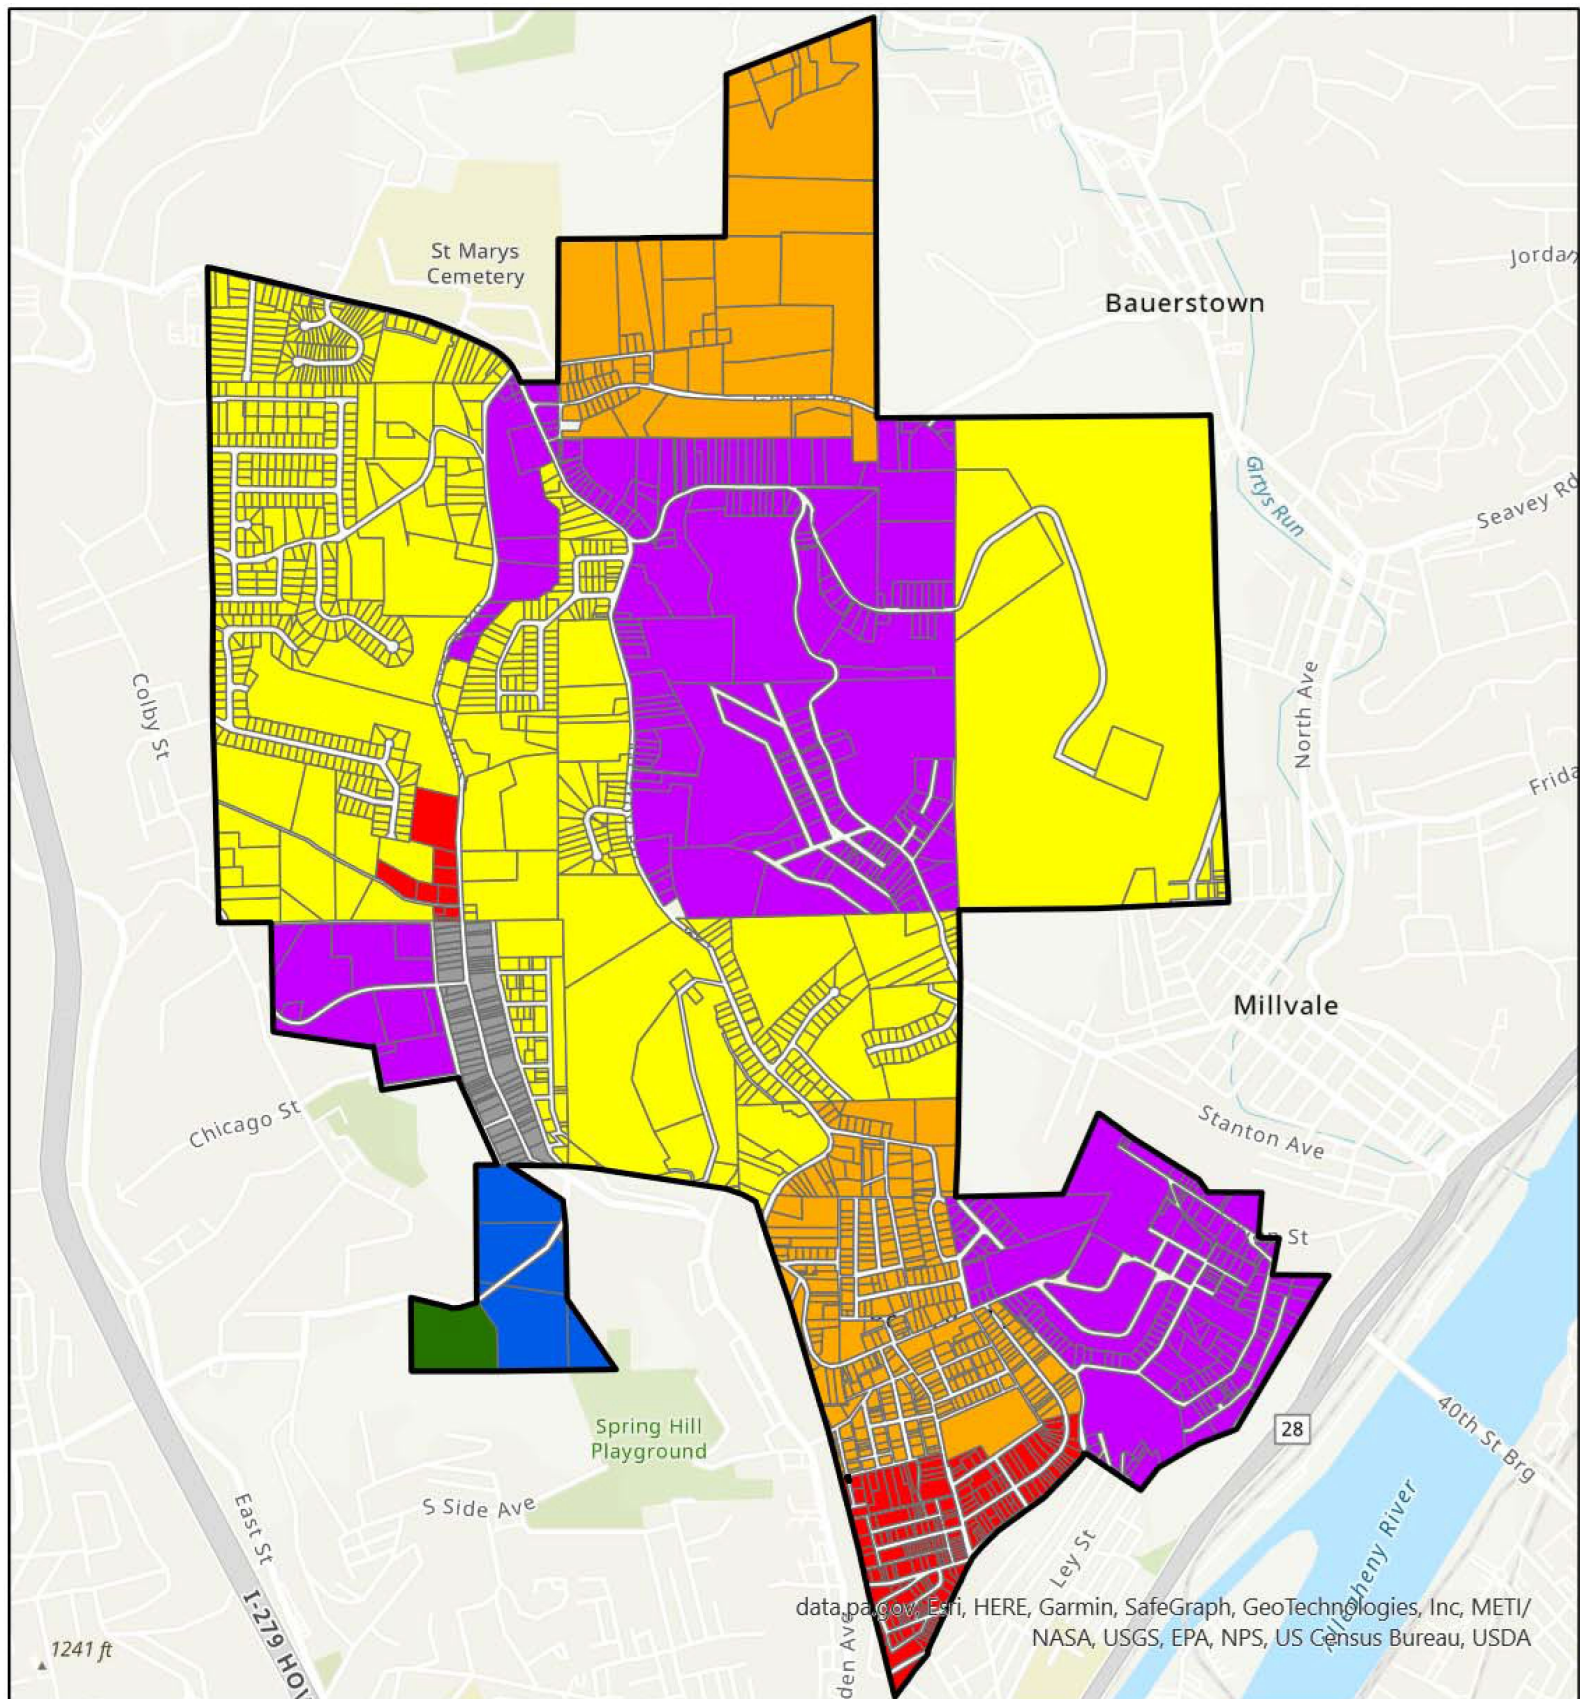

ZONING

430 Attachment 3

Township of Reserve

# RESERVE TOWNSHIP

data.gov, Esri, HERE, Garmin, SafeGraph, GeoTechnologies, Inc, METI/  
NASA, USGS, EPA, NPS, US Census Bureau, USDA

RESERVE TOWNSHIP ZONING MAP

0 0.23 0.45 Miles

 C-1	 R-1	 R-4
 C-2	 R-2	
 L-1	 R-3	