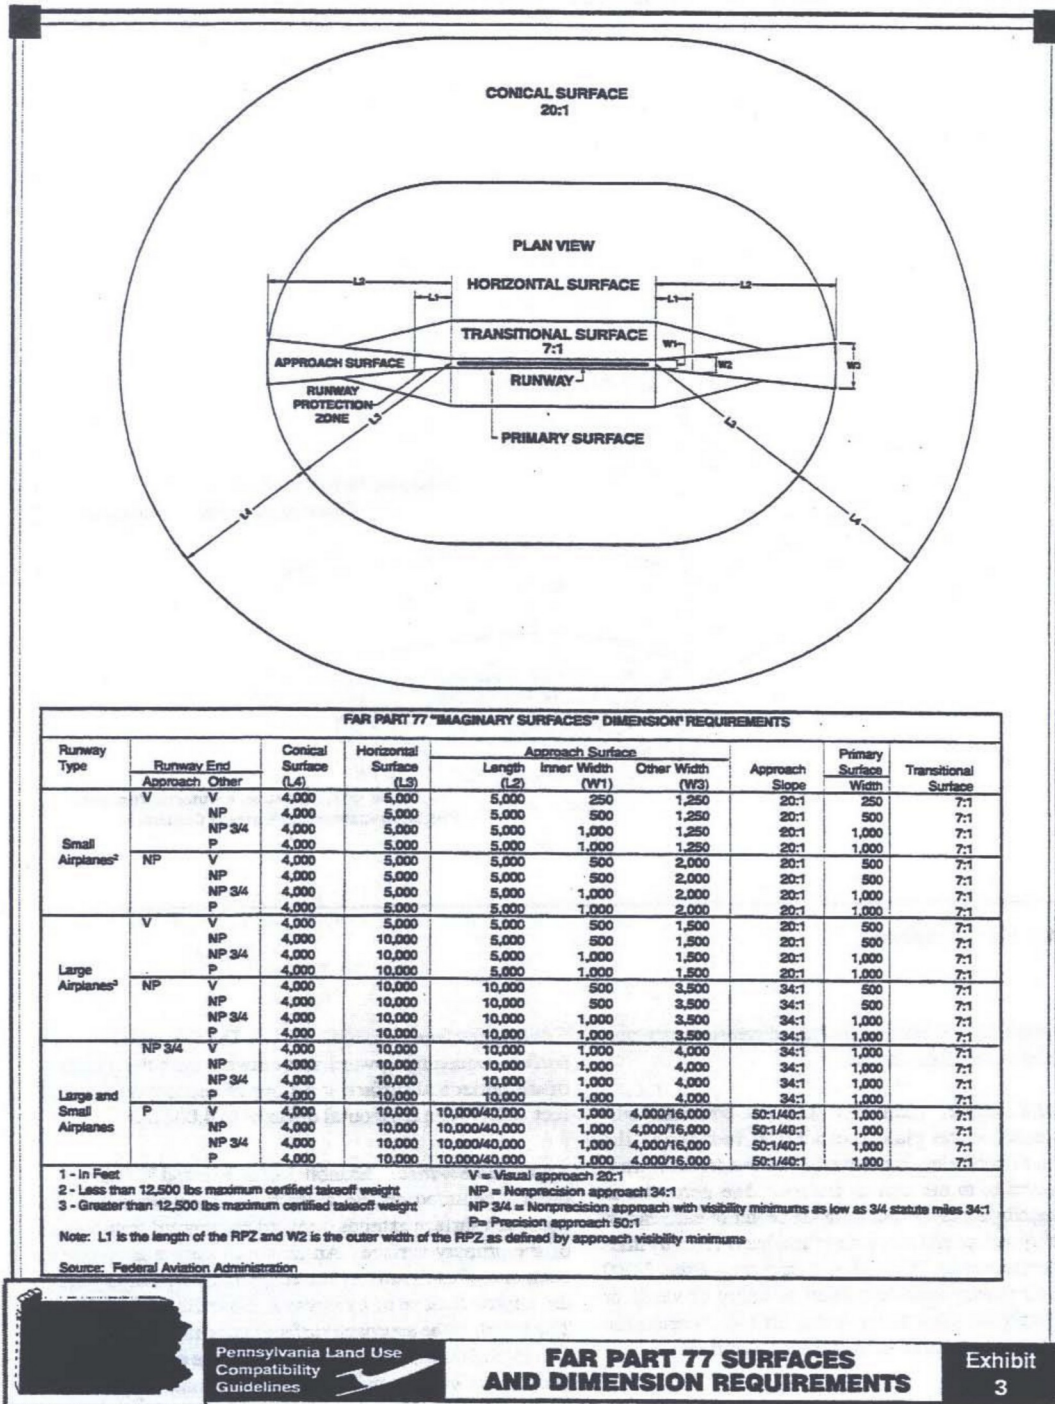

# ZONING

## 27 Attachment 1

# THORNBURG CODE

## Figure 27-14-2: 7c of 19 PIT AIRSPACE PLAN