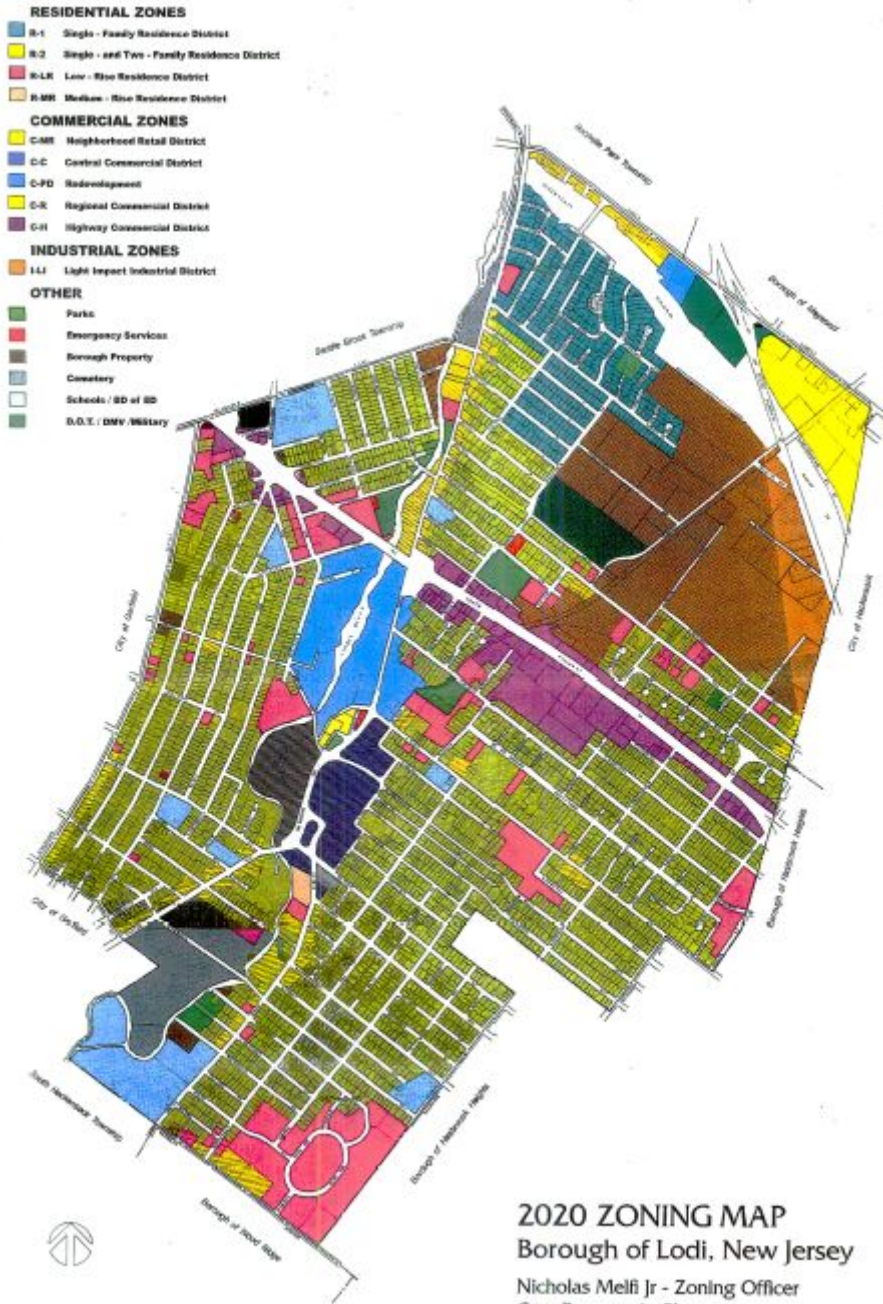

ZONING

585 Attachment 1

2020 ZONING MAP

2020 ZONING MAP
Borough of Lodi, New Jersey
Nicholas Melfi Jr - Zoning Officer
Gary Paparozzi - Planner