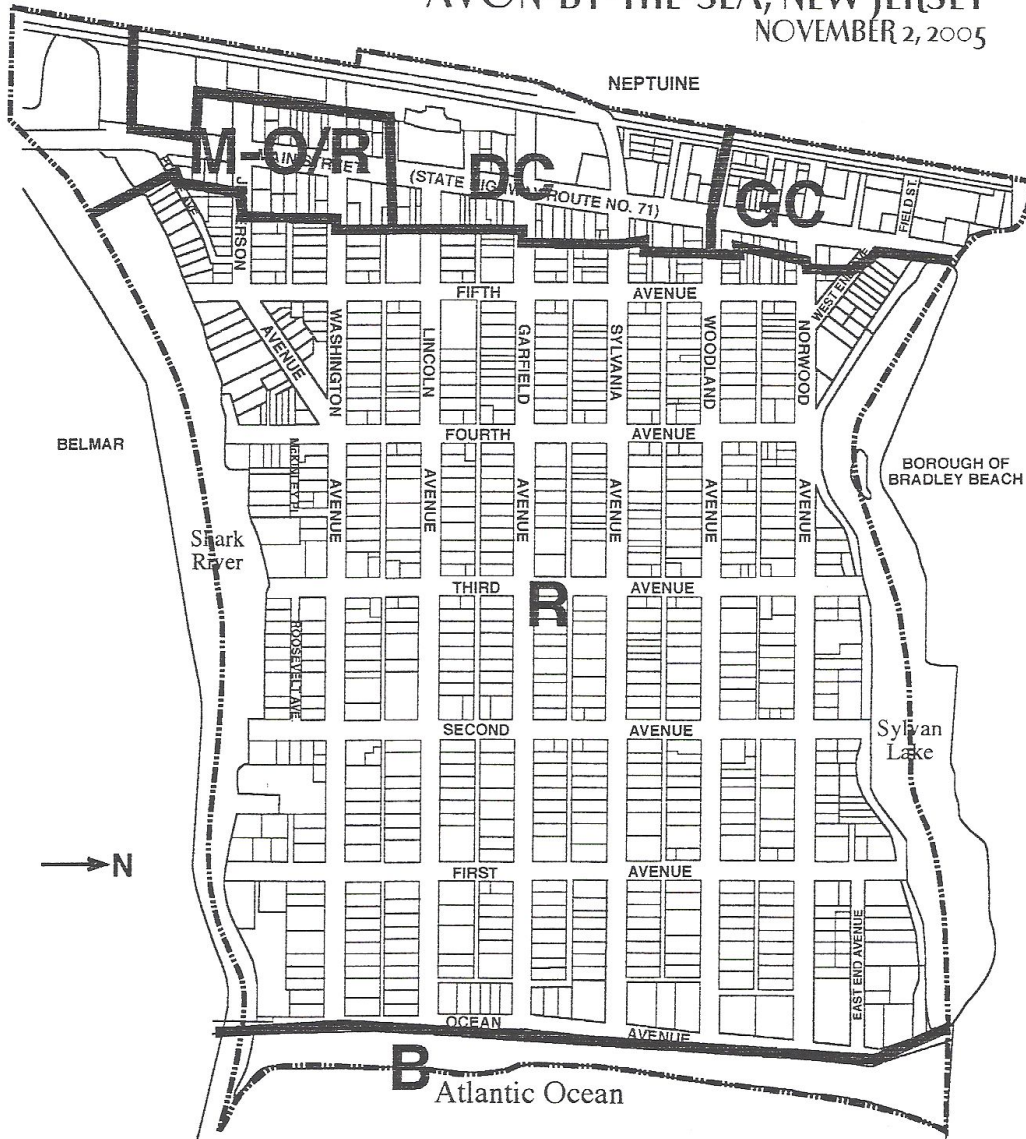

LAND DEVELOPMENT

113 Attachment 2

Borough of Avon-By-The-Sea

Zoning Map

OFFICIAL ZONING MAP
 AVON-BY-THE-SEA, NEW JERSEY
 NOVEMBER 2, 2005

REVISIONS		
DATE	ORD.	REVISED BY

- R Residential
- B Beachfront
- M-O/R Mixed Office/Residential
- DC Downtown Commercial
- GC General Commercial