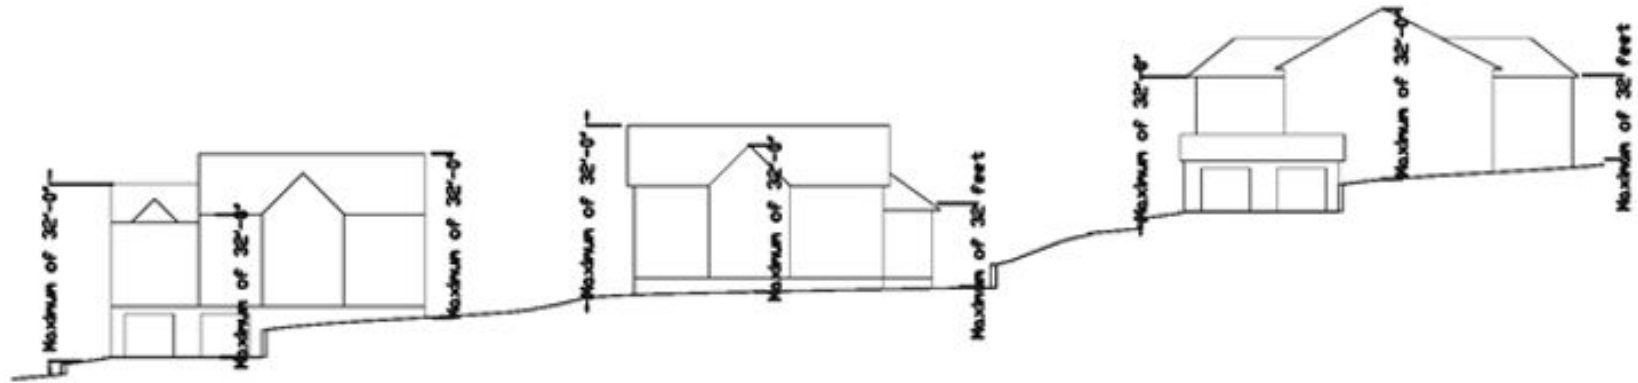

ZONING

101 Attachment 3

Borough of Park Ridge

Maximum Building Height Measurement

[Amended 3-11-2008 by Ord. No. 2008-02; 4-26-2011 by Ord. No. 2011-014]

Diagram 1: Maximum Height Measurement, Elevation View

PARK RIDGE CODE

Diagram 2: Maximum Height Measurement, Plan View