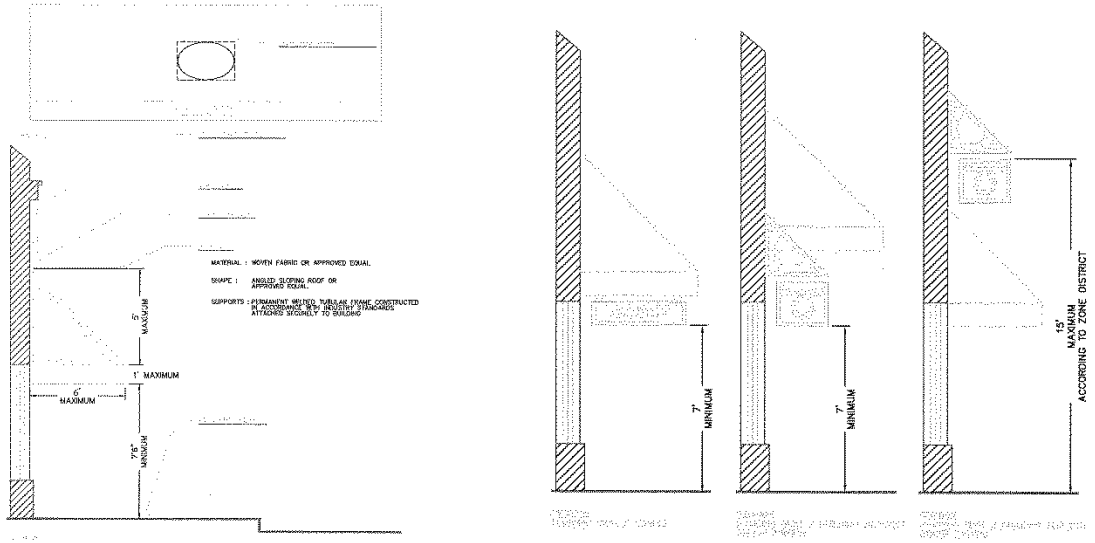

ZONING

101 Attachment 7

Borough of Park Ridge

Building-Mounted Signs
[Added 5-27-2014 by Ord. No. 2014-010]

BUILDING-MOUNTED SIGNS: CANOPY (W3) AND PROJECTING (W2) SIGNS

PARK RIDGE CODE

BUILDING-MOUNTED SIGNS: WALL (W1), WINDOW (W4), TENANT DIRECTORY (W5) & ENTRANCE/EXIT (W6) SIGNS

ZONING

BUILDING-MOUNTED SIGNS: AWNING & CANOPY SIGNS (W2 & W3)