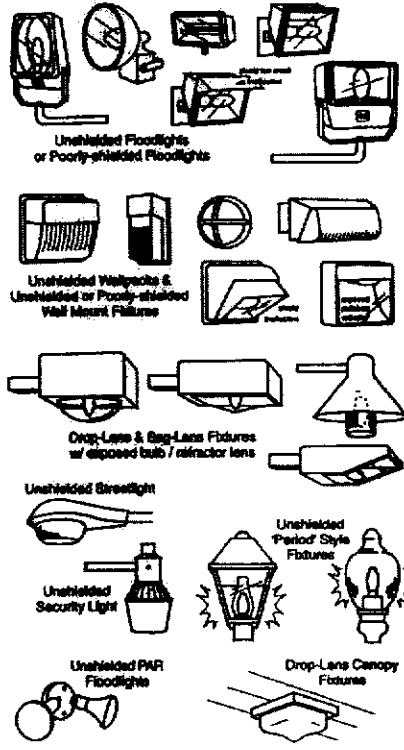

ZONING

380 Attachment 5

Village of Liverpool

Examples of Acceptable / Unacceptable Lighting Fixtures

Unacceptable / Discouraged
Fixtures that produce glare and light trespass

Acceptable
Fixtures that shield the light source to minimize glare and light trespass and to facilitate better vision at night