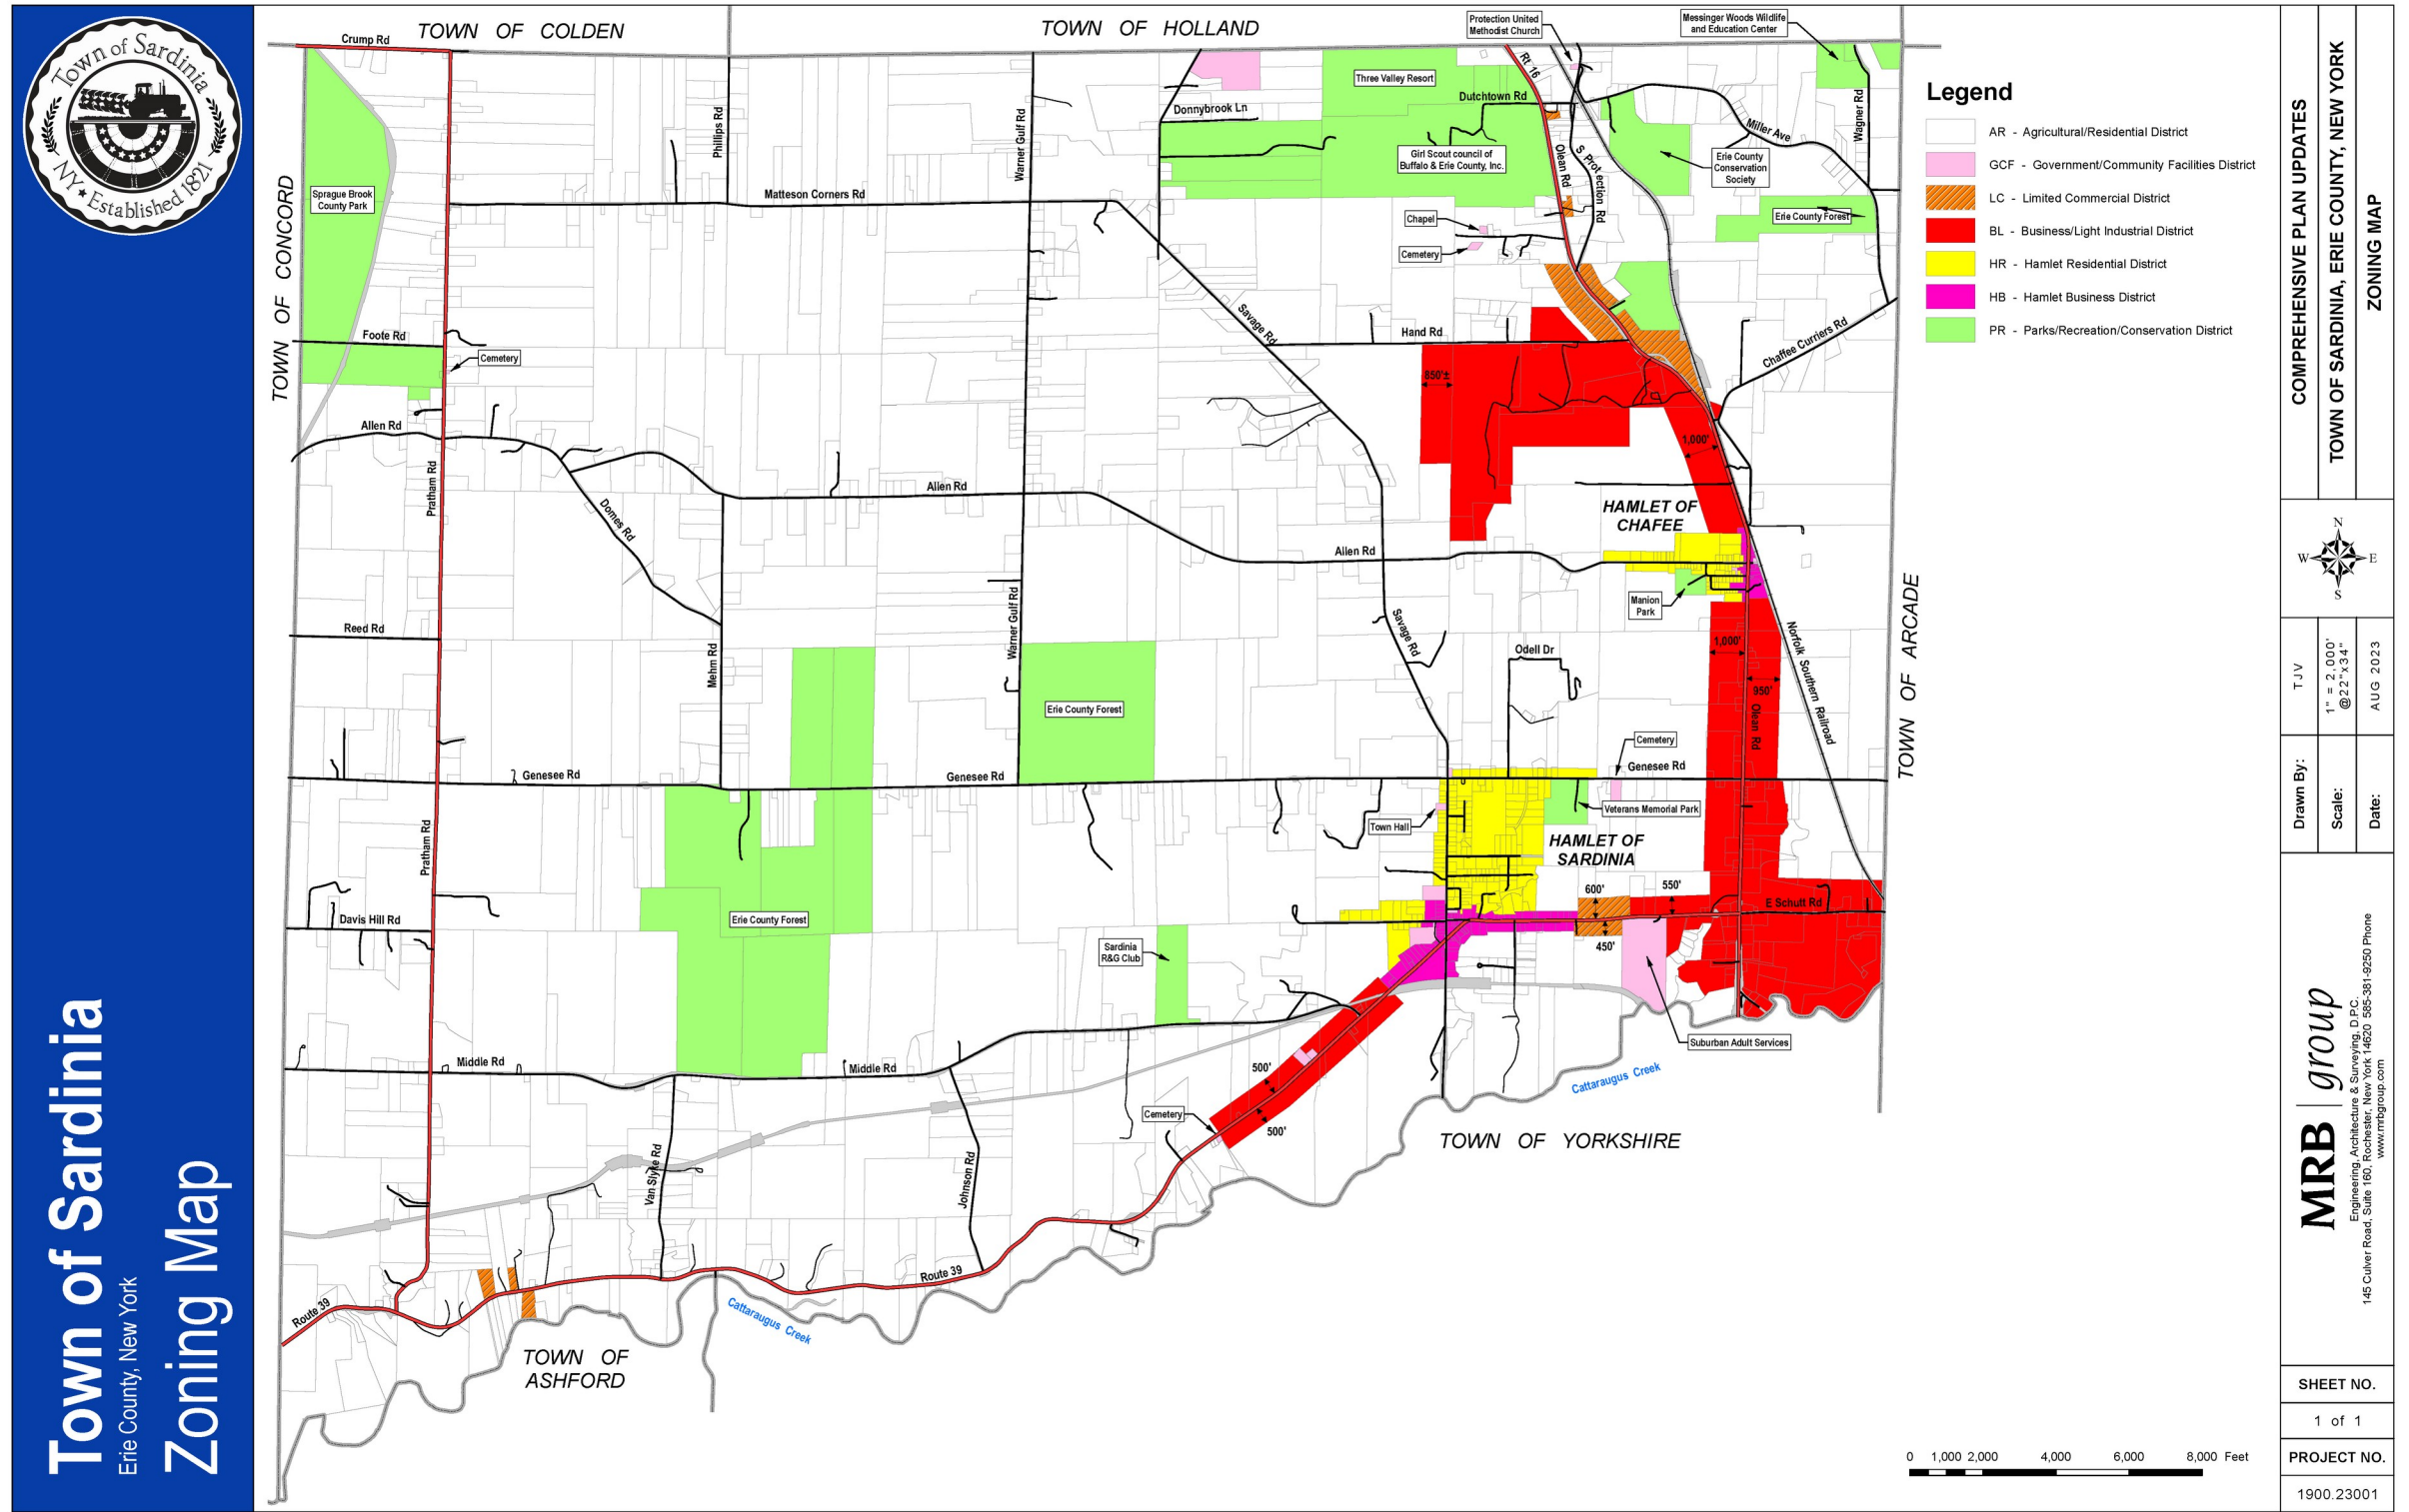

ZONING

Town of Sardinia
Erie County, New York
Zoning Map

COMPREHENSIVE PLAN UPDATES	
TOWN OF SARDINIA, ERIE COUNTY, NEW YORK	
ZONING MAP	
Drawn By:	TJV
Scale:	1" = 2,000' @ 22" x 34"
Date:	AUG 2023
Engineering, Architecture & Surveying, D.P.C. 145 Culver Road, Suite 100, Rochester, New York 14620 585-381-9250 Phone www.mrbgroup.com	
SHEET NO.	
1 of 1	
PROJECT NO.	
1900.23001