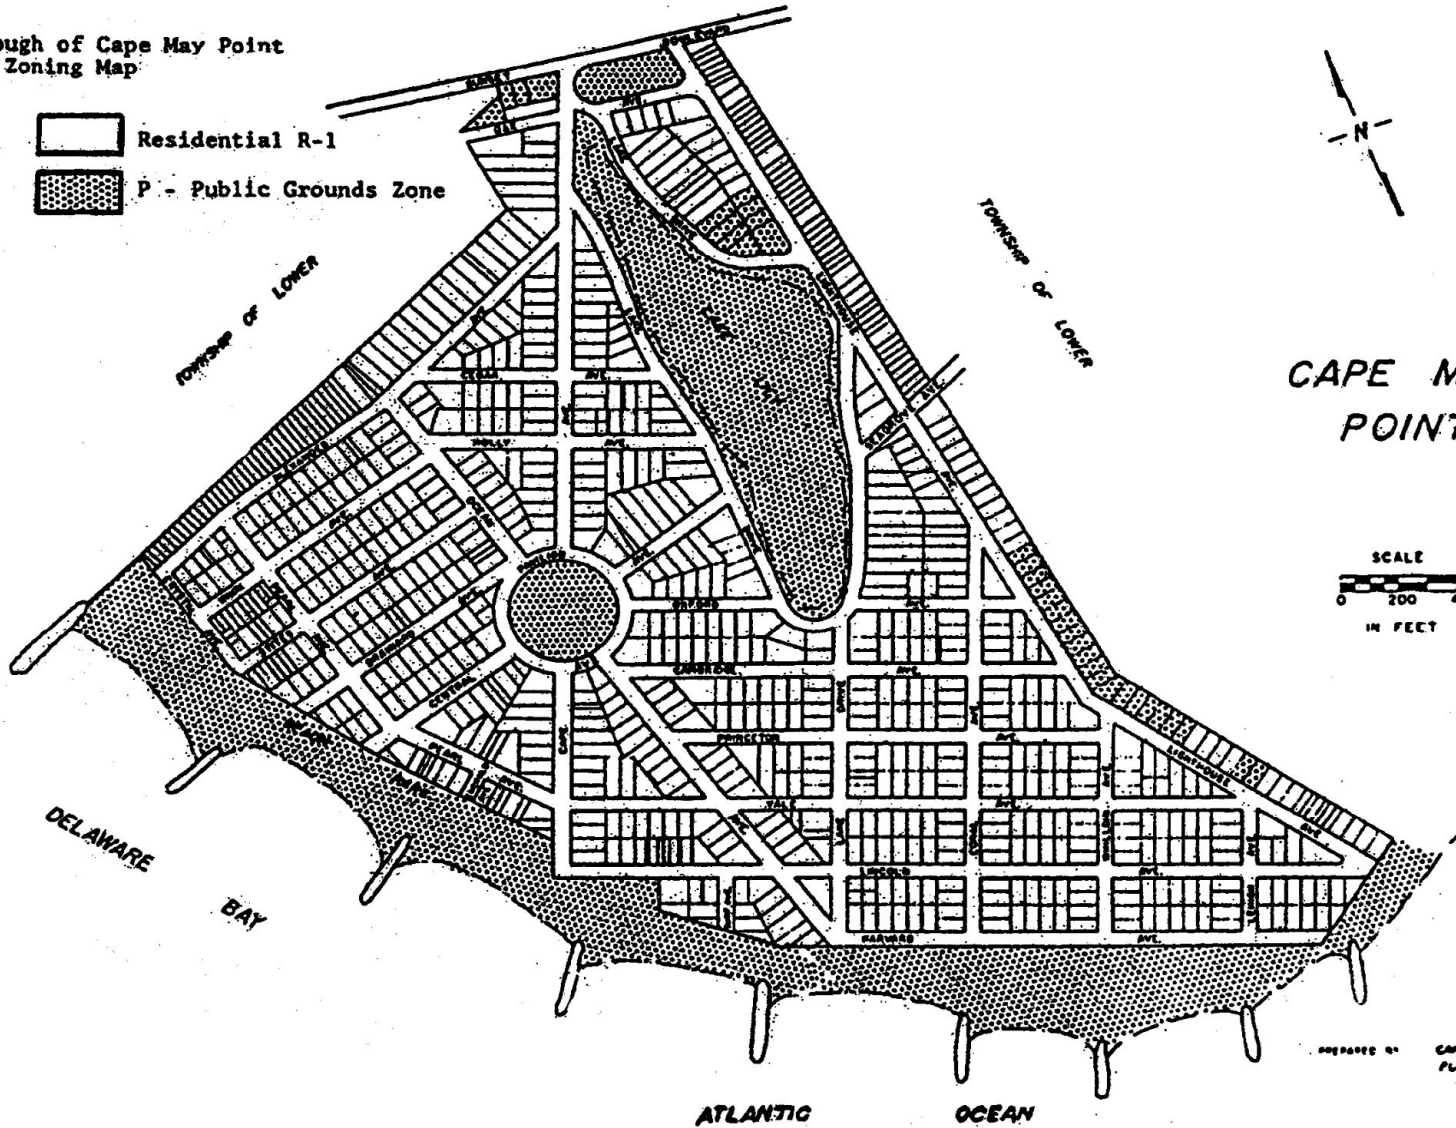

ZONING

150 Attachment 1

Borough of Cape May Point
Zoning Map

- Residential R-1
- P - Public Grounds Zone

CAPE MAY
POINT

SCALE
0 200 400
IN FEET

PREPARED BY
CAPE MAY COUNTY
PLANNING BOARD
8/19/77