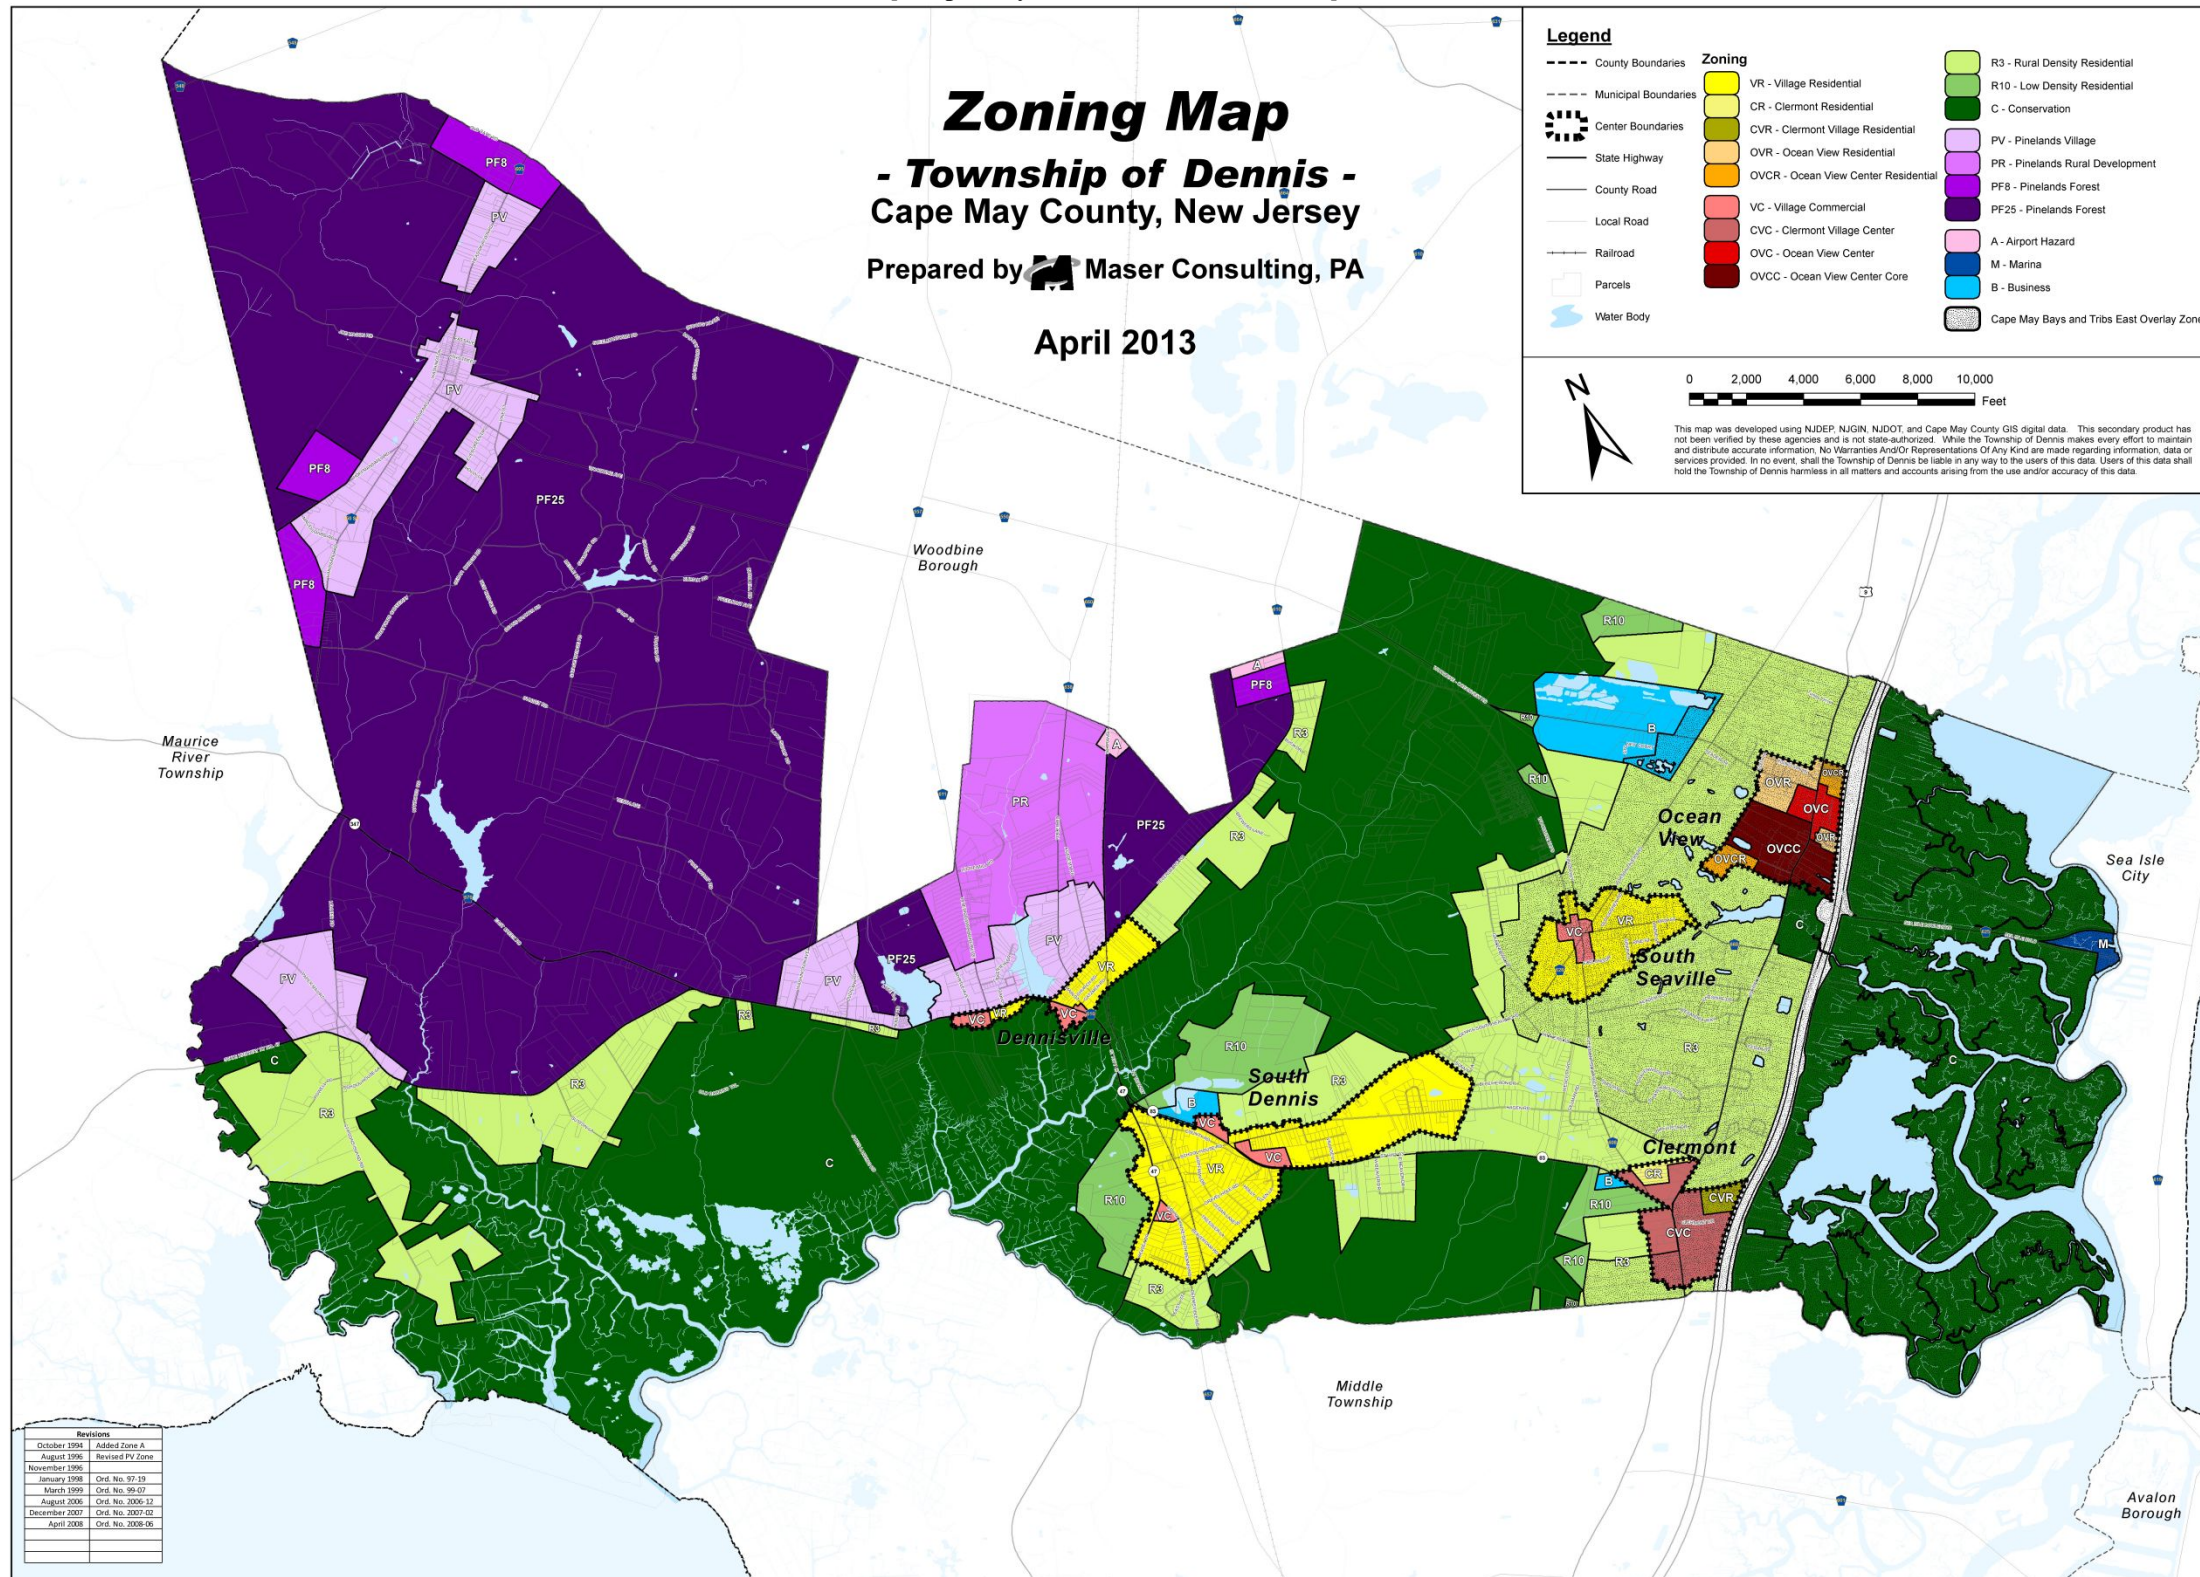

ZONING

185 Attachment 3
ZONING MAP
Dated April 2013
[Adopted by Ord. No. 2013-03, 7-15-13]

Zoning Map
- Township of Dennis -
Cape May County, New Jersey

Prepared by Maser Consulting, PA

April 2013