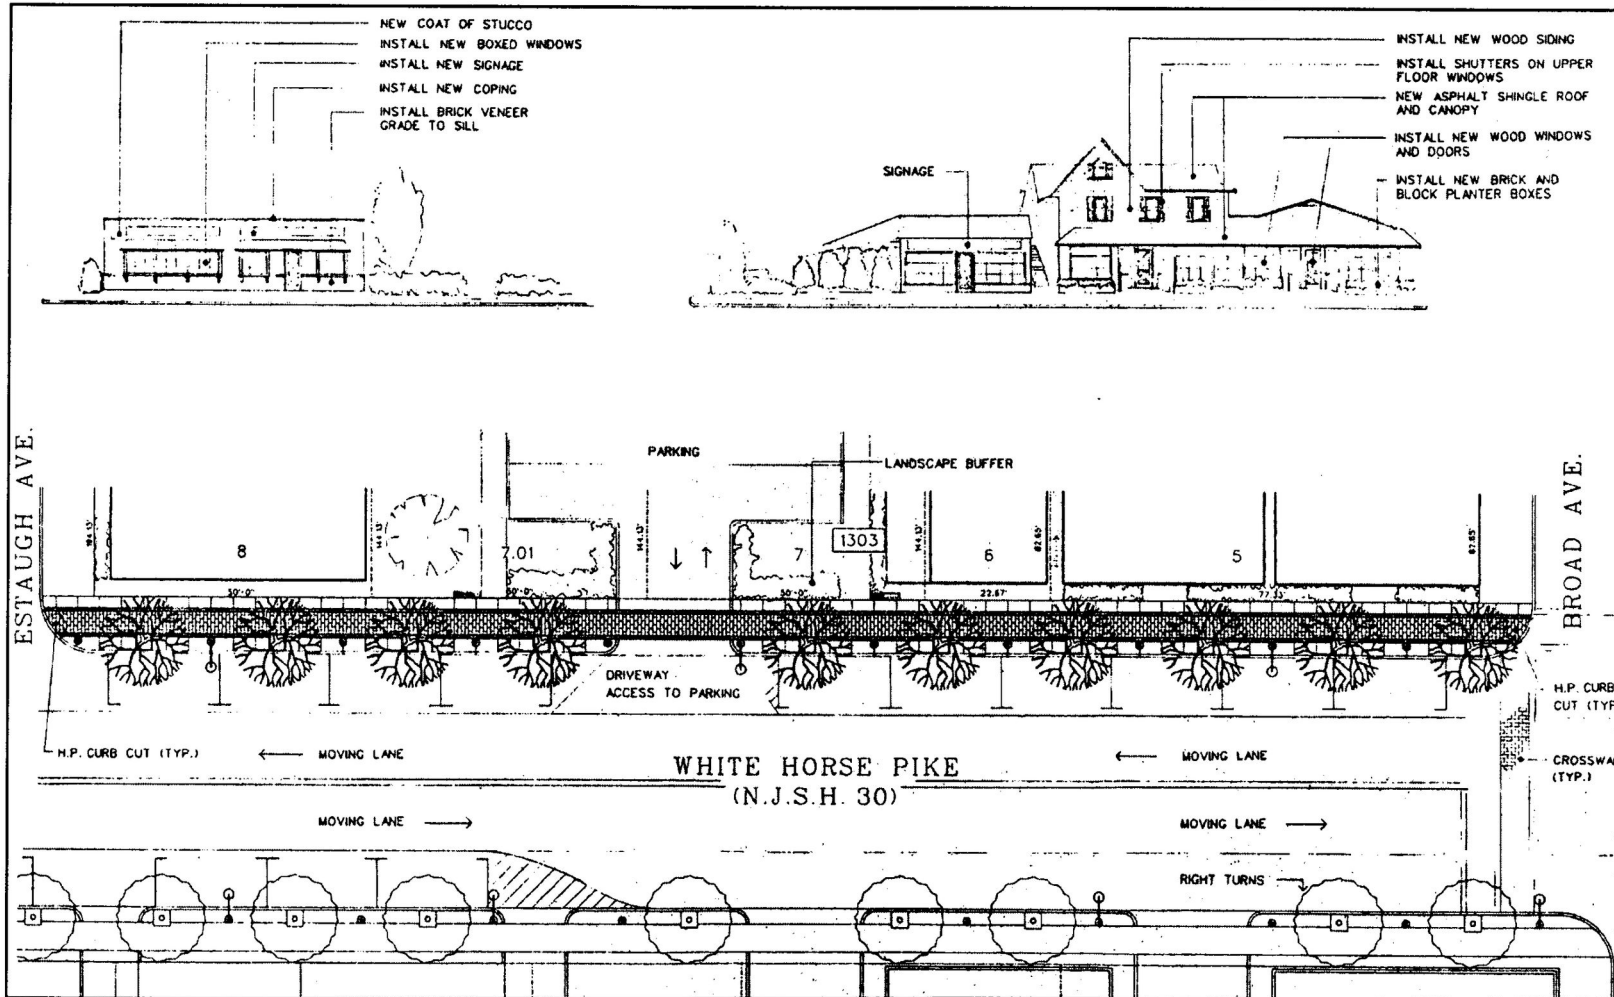

BERLIN CODE

Street Address on S. White Horse Pike:

136-138

126

124

Source: Borough of Berlin Town Center Public Improvement Guidelines and Study
The Tarquini Organization, January 1994

CBD Design Standards Illustration 4