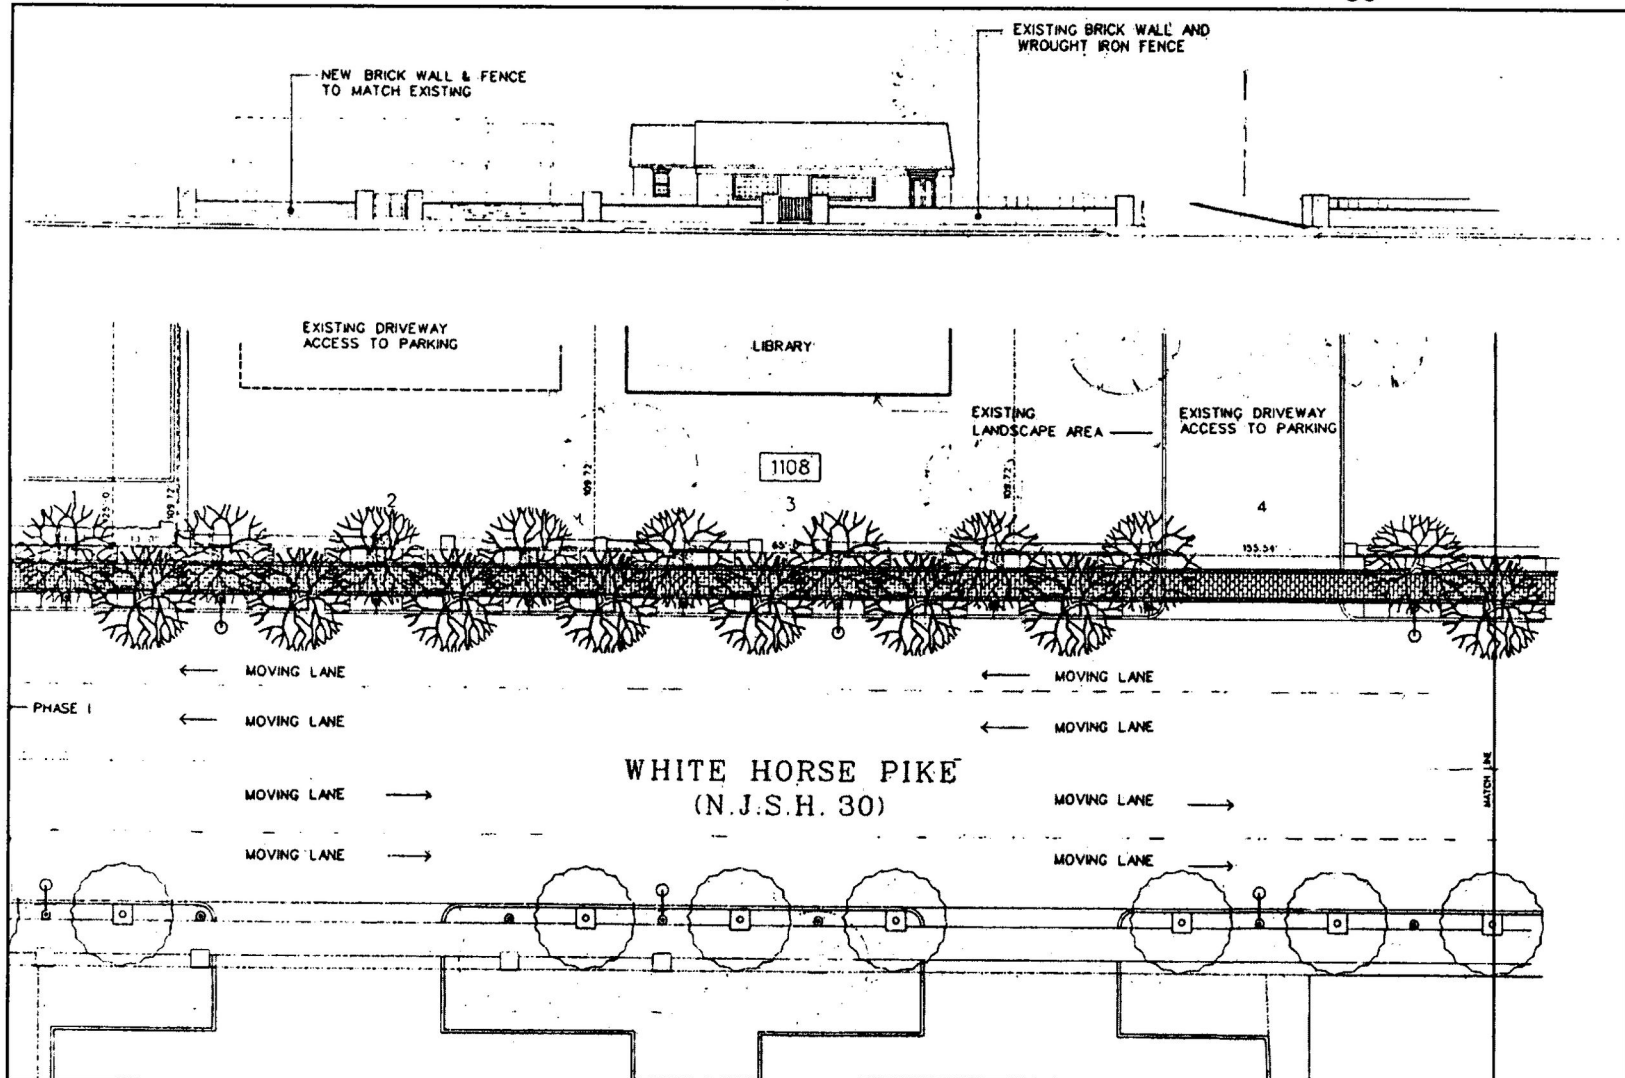

ZONING

Street Address on S. White Horse Pike:

41

49

59

Source: Borough of Berlin Town Center Public Improvement Guidelines and Study
The Tarquini Organization, January 1994

CBD Design Standards Illustration 7