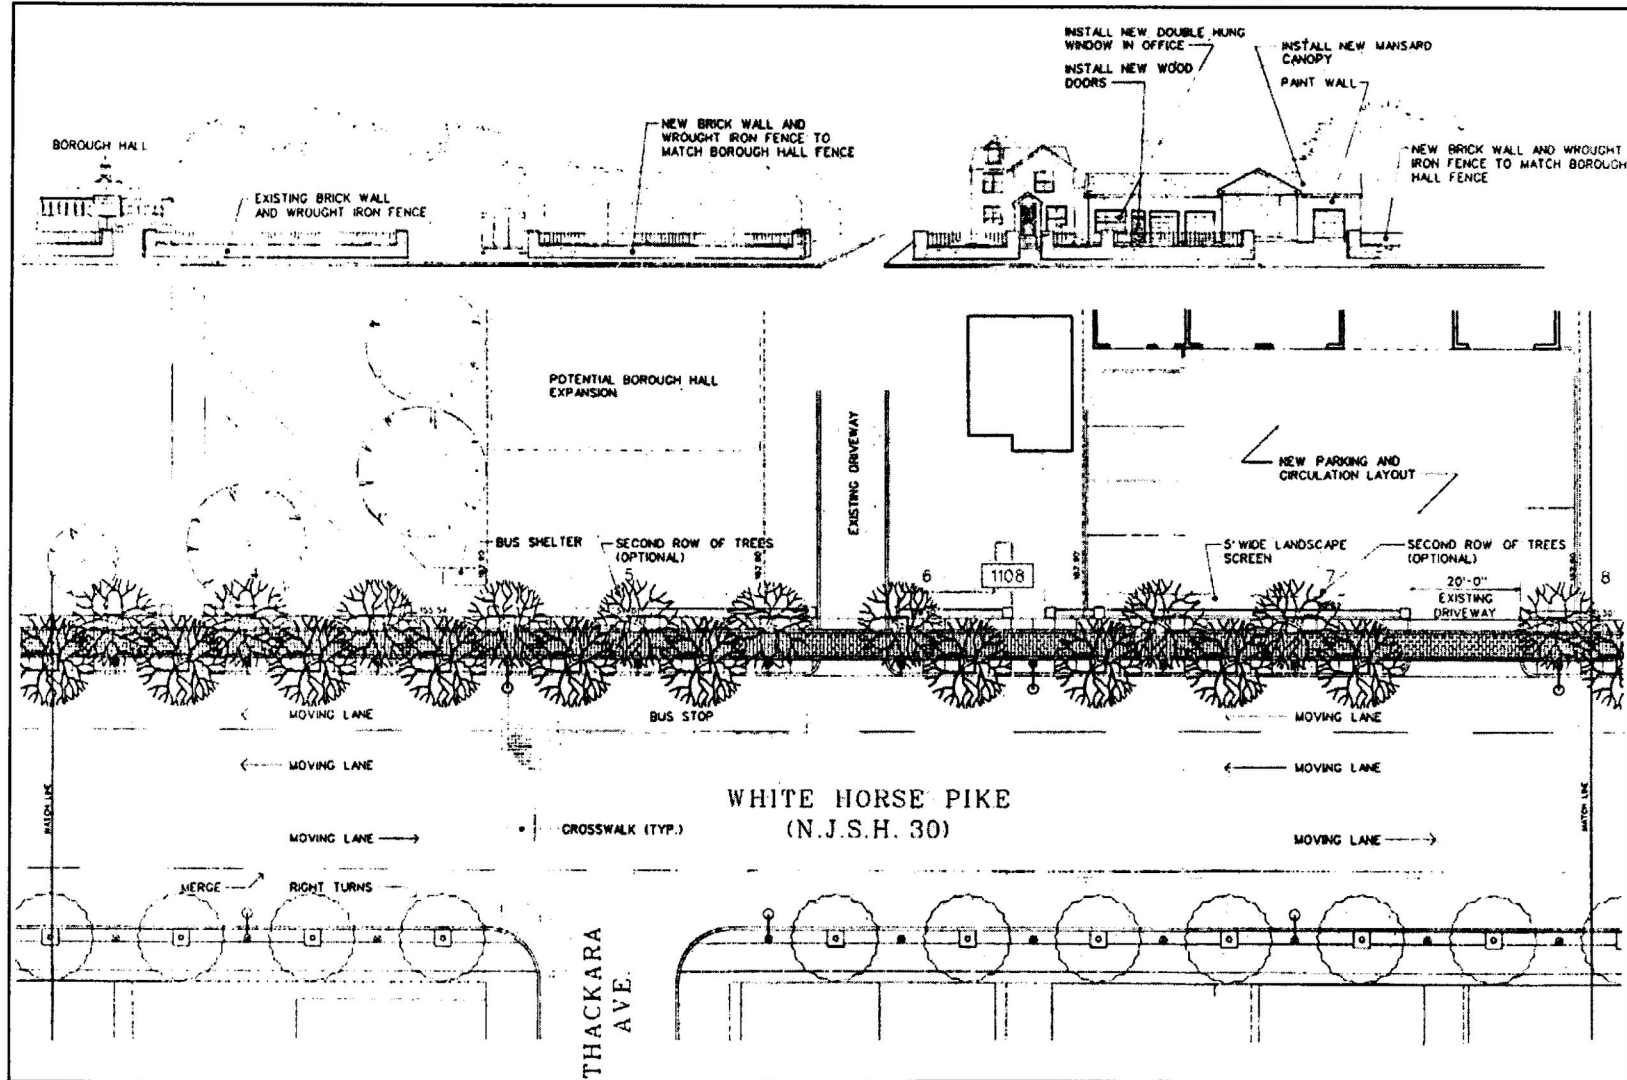

BERLIN CODE

Street Address on S. White Horse Pike:

59

69

71-73

Source: Borough of Berlin Town Center Public Improvement Guidelines and Study
The Tarquini Organization, January 1994

CBD Design Standards Illustration 8