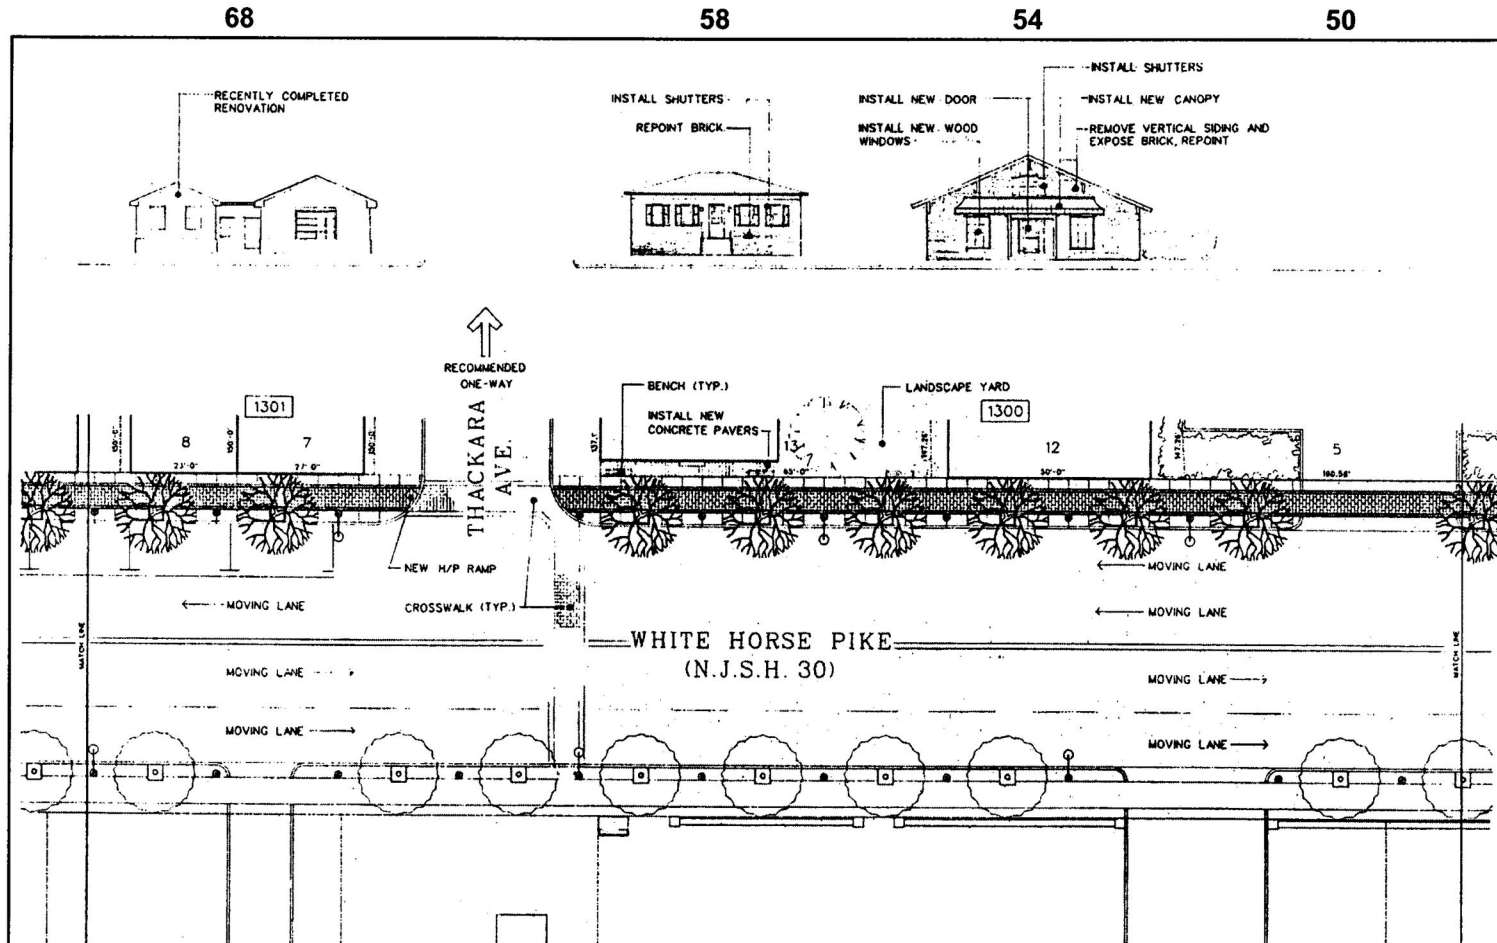

ZONING

335 Attachment 6

Borough of Berlin
CBD Design Standards
[Added 10-4-2010 by Ord. No. 2010-12]

Street Address on S. White Horse Pike:

Source: Borough of Berlin Town Center Public Improvement Guidelines and Study
The Tarquini Organization, January 1994

CBD Design Standards Illustration 1

BERLIN CODE

Street Address on S. White Horse Pike:

82

80

78

72-74

Source: Bor. of Berlin Town Center Public Improvement Guidelines and Study
The Tarquini Organization, January 1994

CBD Design Standards Illustration 2

ZONING

Street Address on S. White Horse Pike:

112-118

108

106

104

98