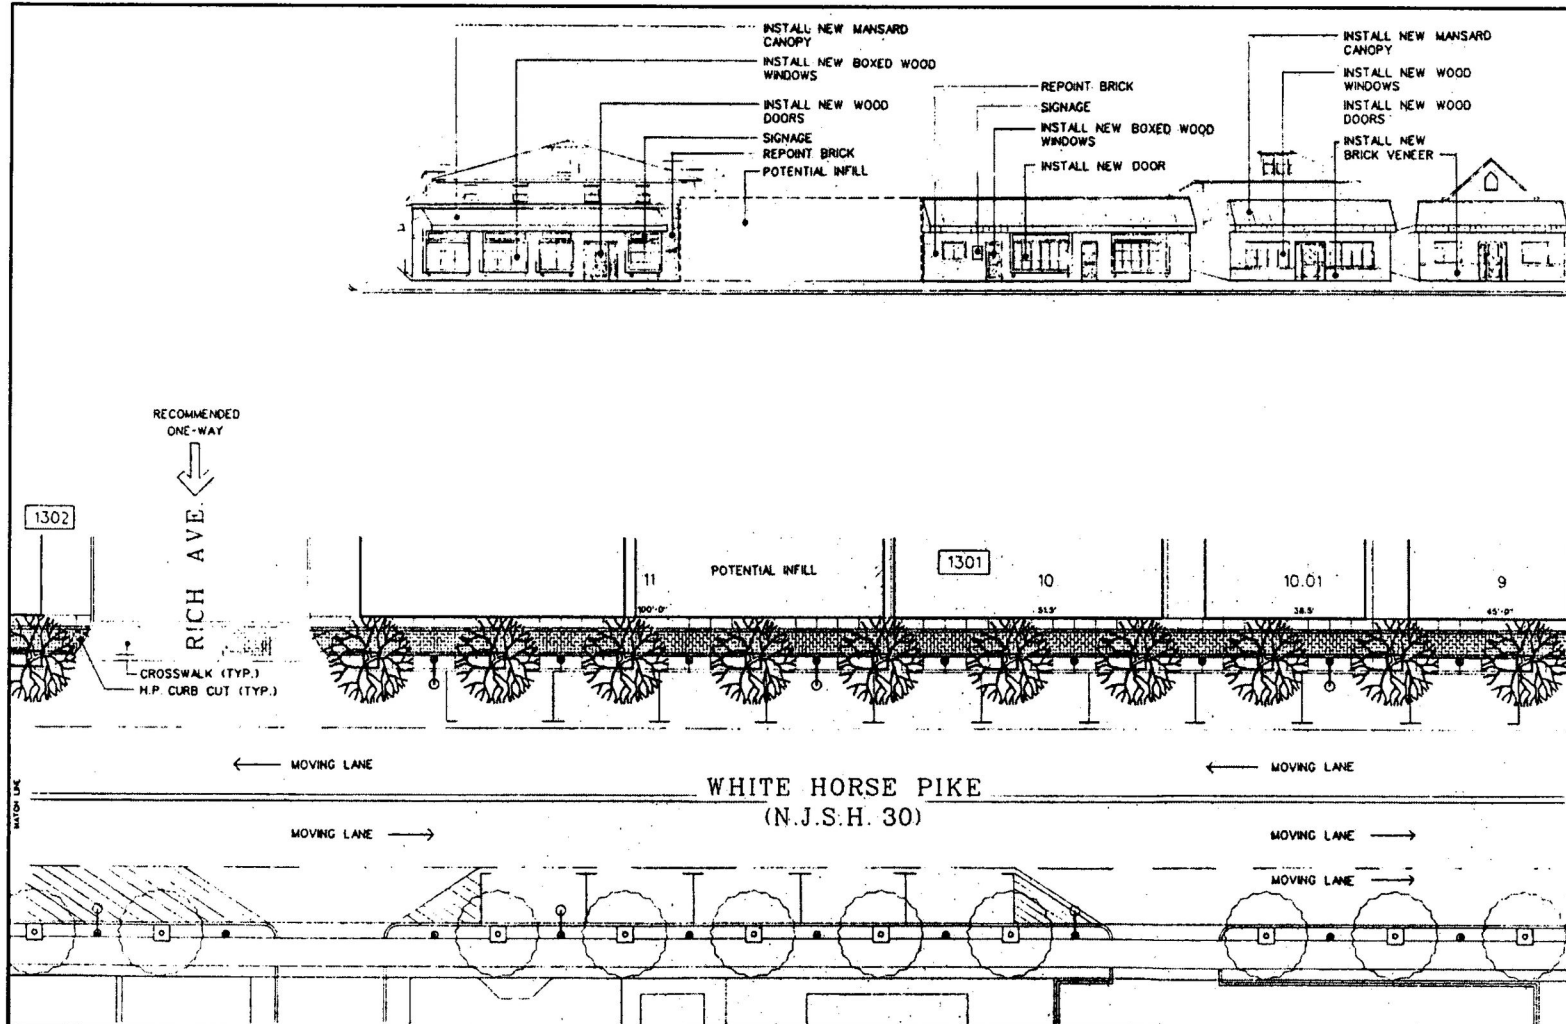

CBD Design Standards Illustration 1

BERLIN CODE

Street Address on S. White Horse Pike:

82

80

78

72-74

Source: Bor. of Berlin Town Center Public Improvement Guidelines and Study
The Tarquini Organization, January 1994

CBD Design Standards Illustration 2

ZONING

Street Address on S. White Horse Pike:

112-118

108

106

104

98