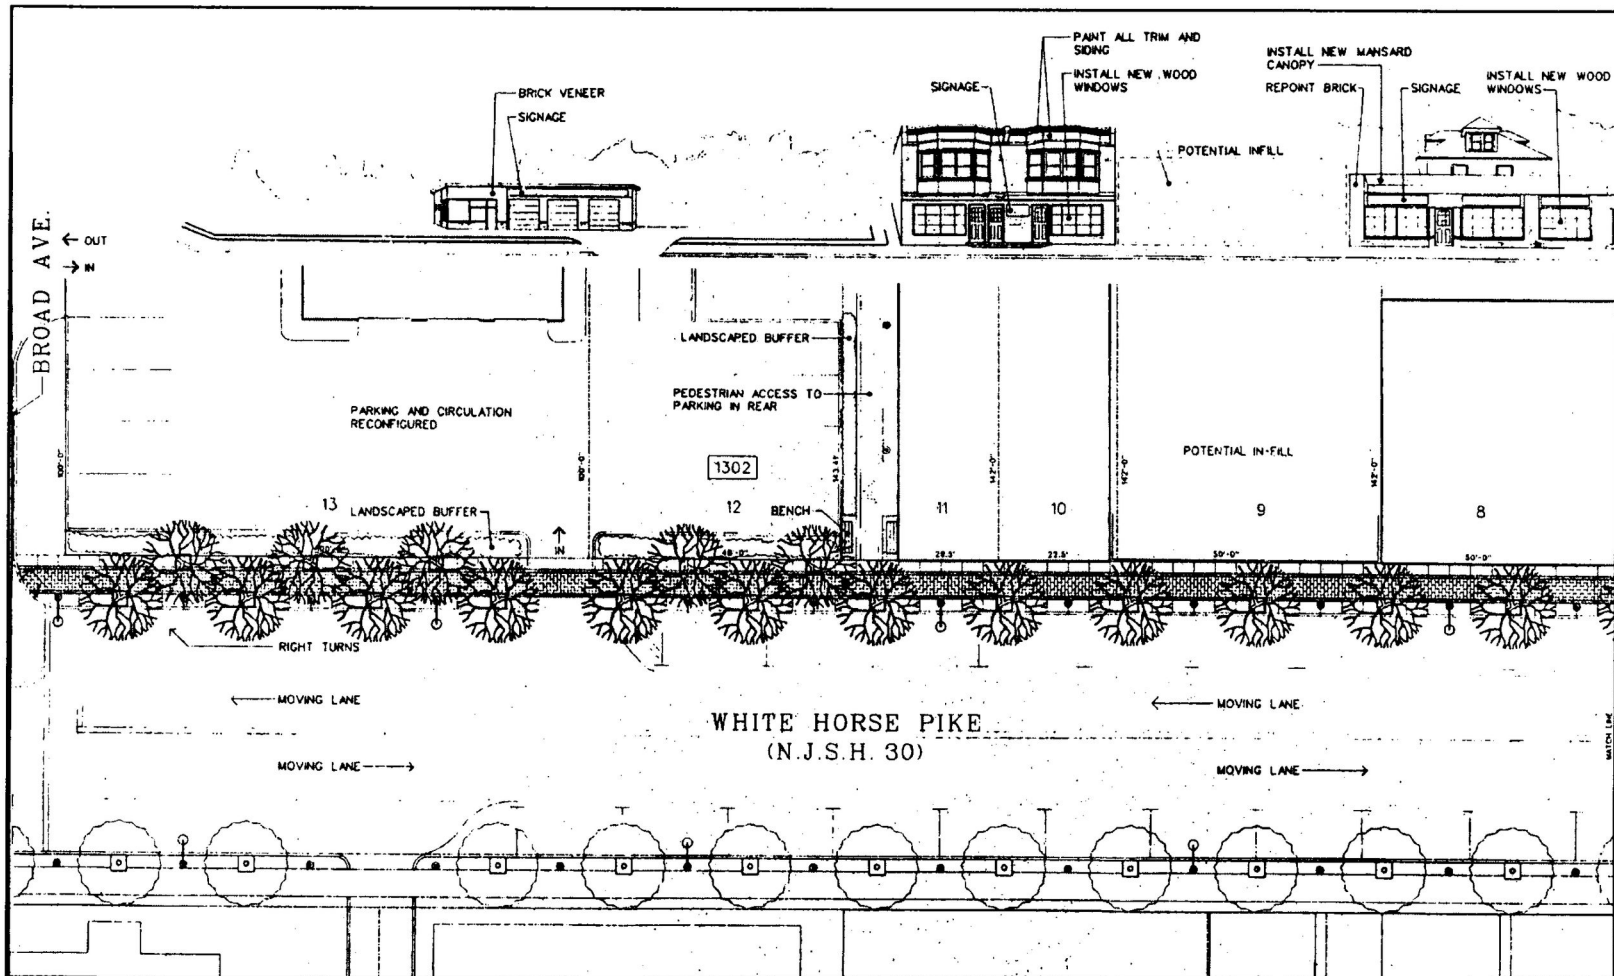

ZONING

Street Address on S. White Horse Pike:

112-118

108

106

104

98

94-96

Source: Borough of Berlin Town Center Public Improvement Guidelines and Study
The Tarquini Organization, January 1994

CBD Design Standards Illustration 3