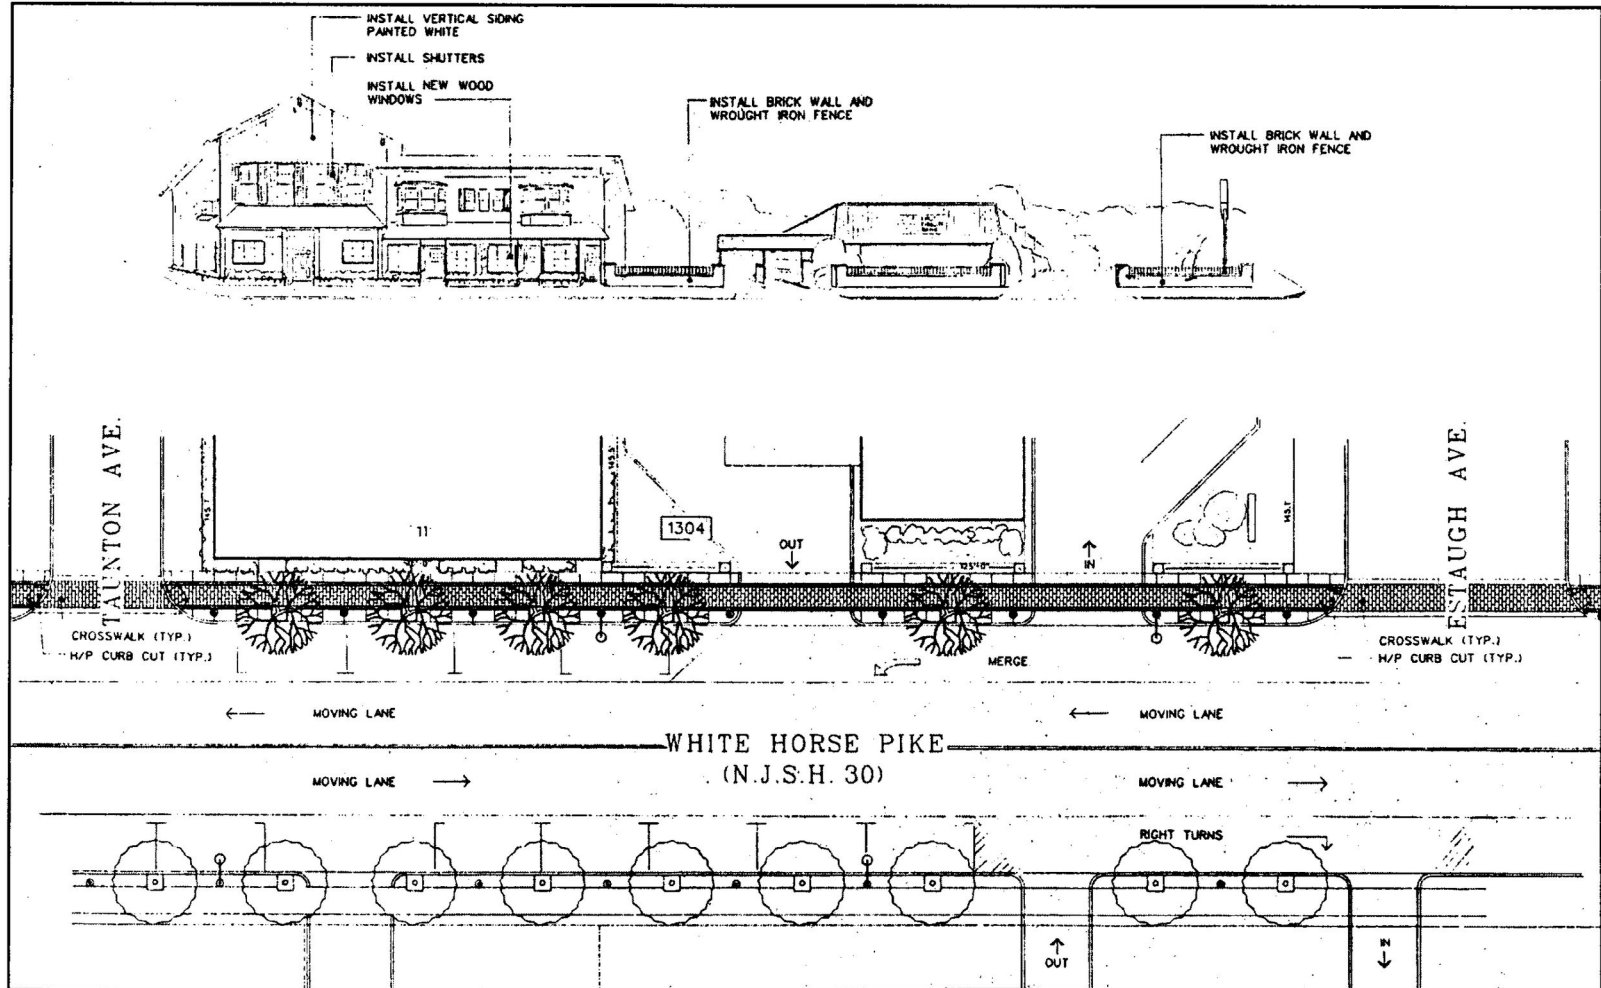

ZONING

Street Address on S. White Horse Pike:

160

150

Source: Borough of Berlin Town Center Public Improvement Guidelines and Study
The Tarquini Organization, January 1994

CBD Design Standards Illustration 5