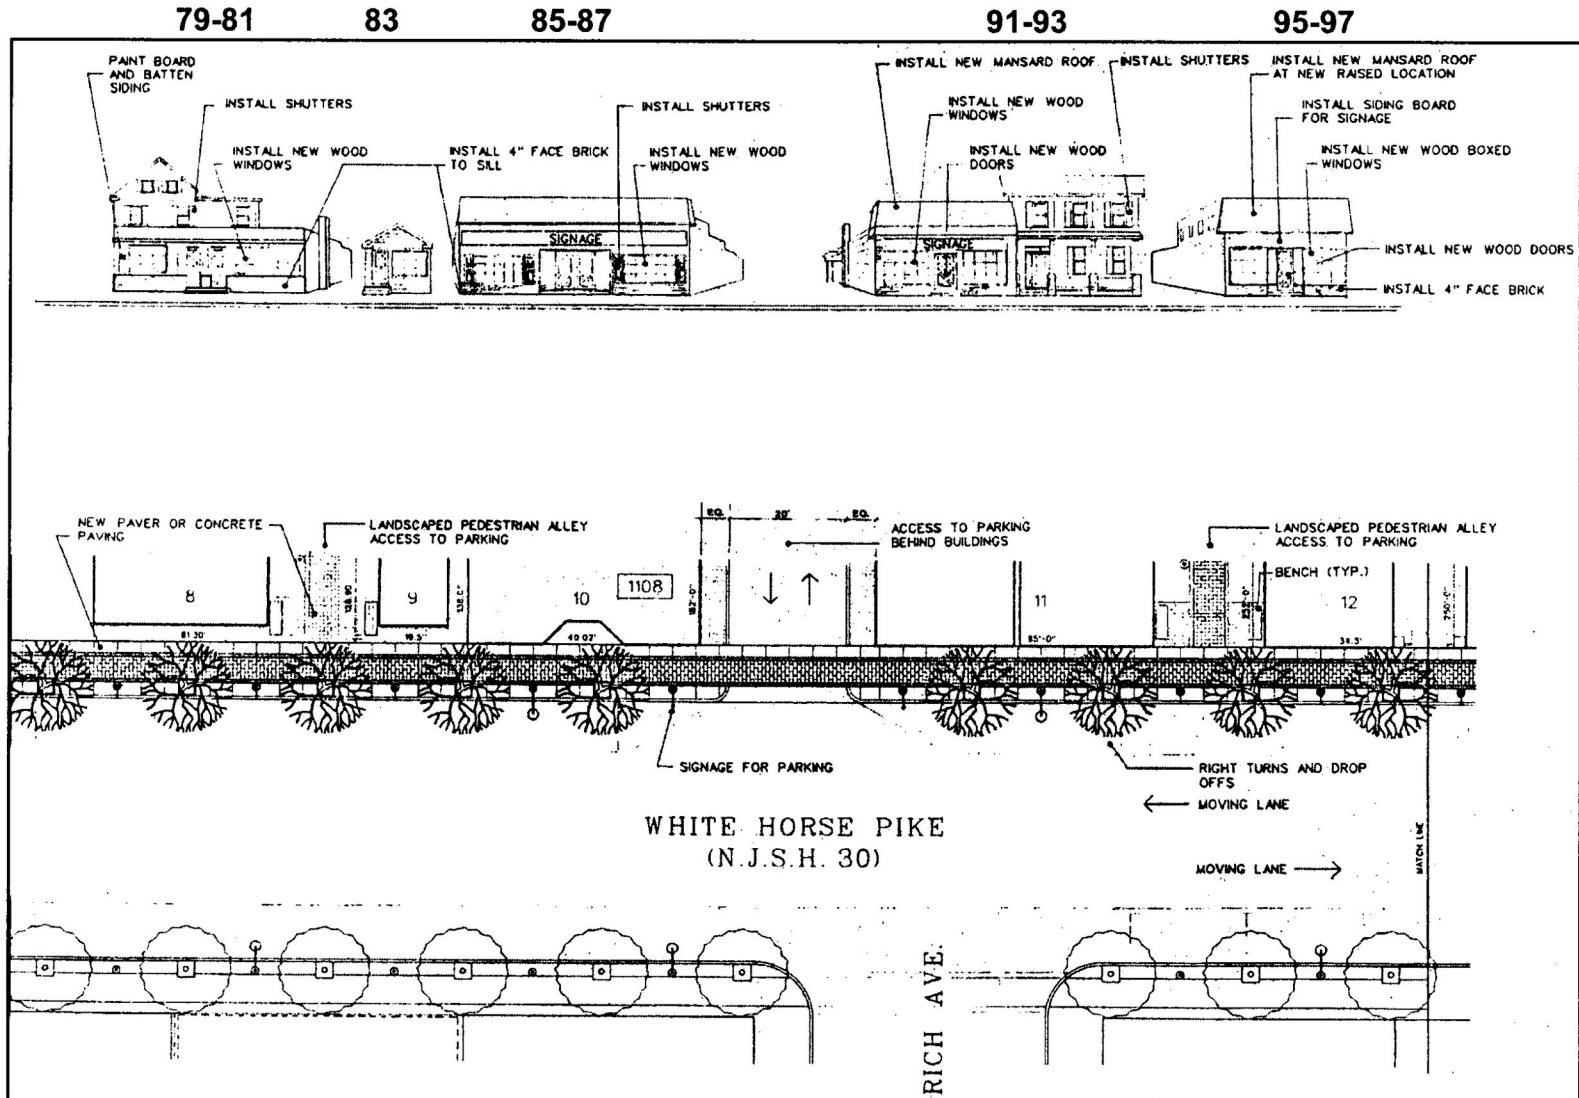

ZONING

Street Address on S. White Horse Pike:

Source: Borough of Berlin Town Center Public Improvement Guidelines and Study
The Tarquini Organization, January 1994

CBD Design Standards Illustration 9