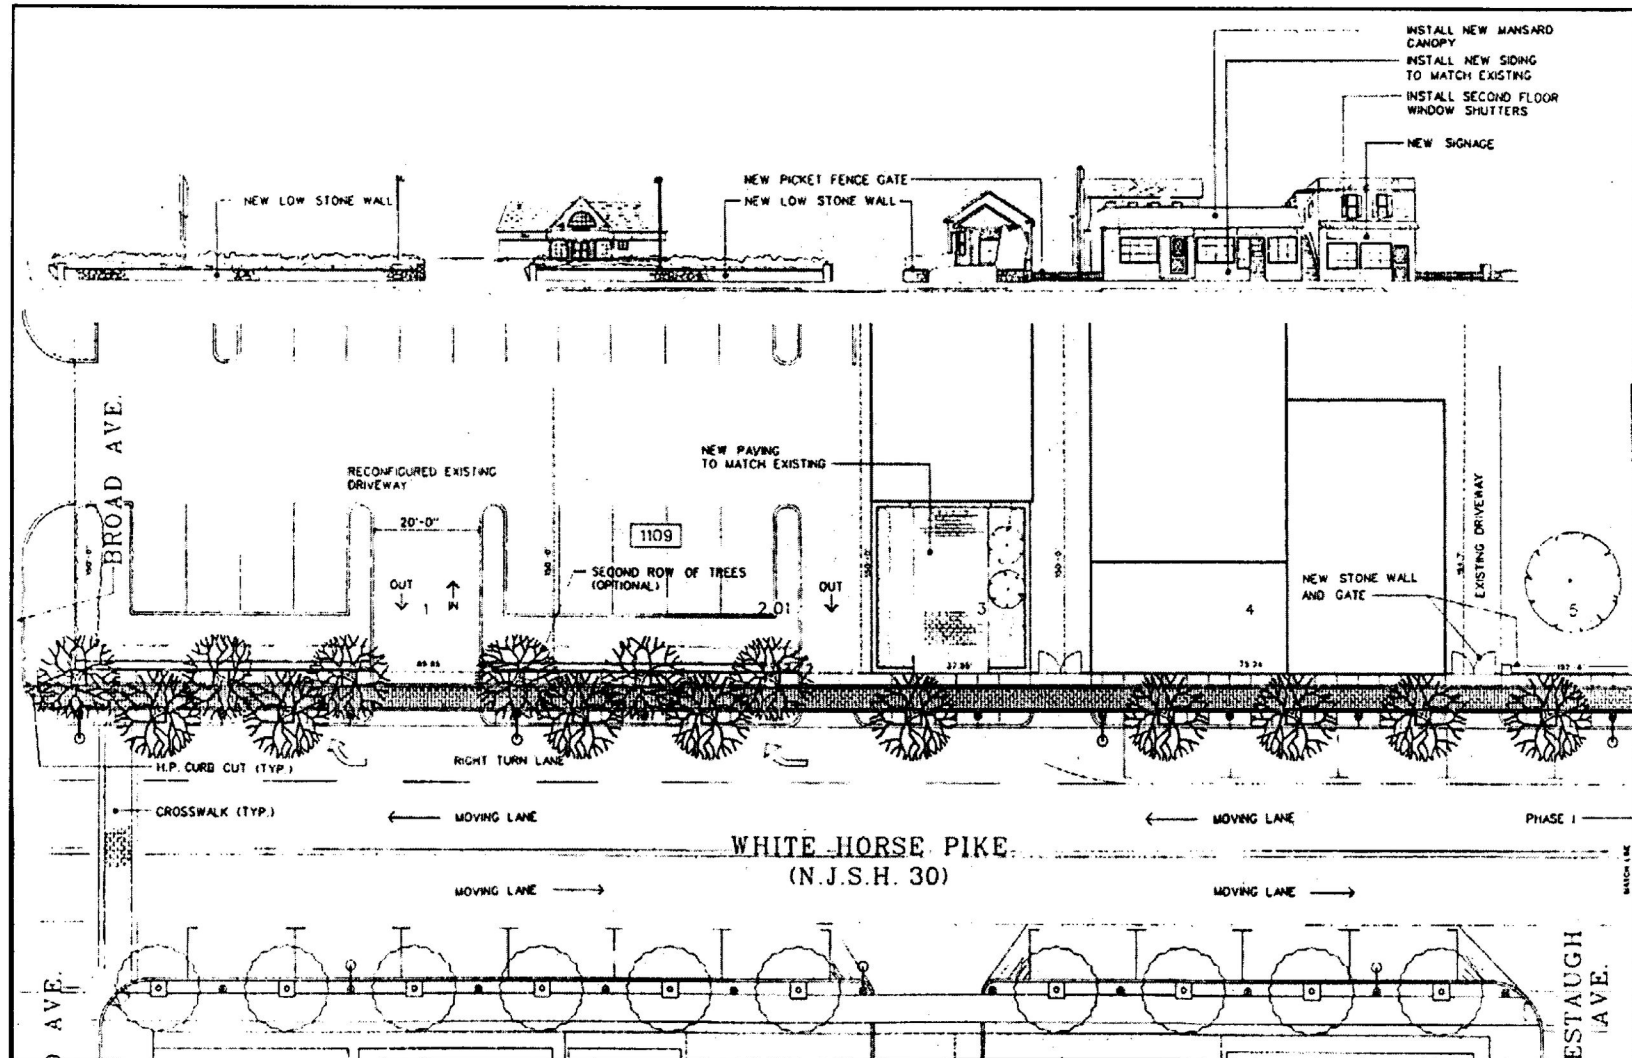

ZONING

Street Address on S. White Horse Pike:

123

131

135

137

Source: Borough of Berlin Town Center Public Improvement Guidelines and Study
The Tarquini Organization, January 1994

CBD Design Standards Illustration 11