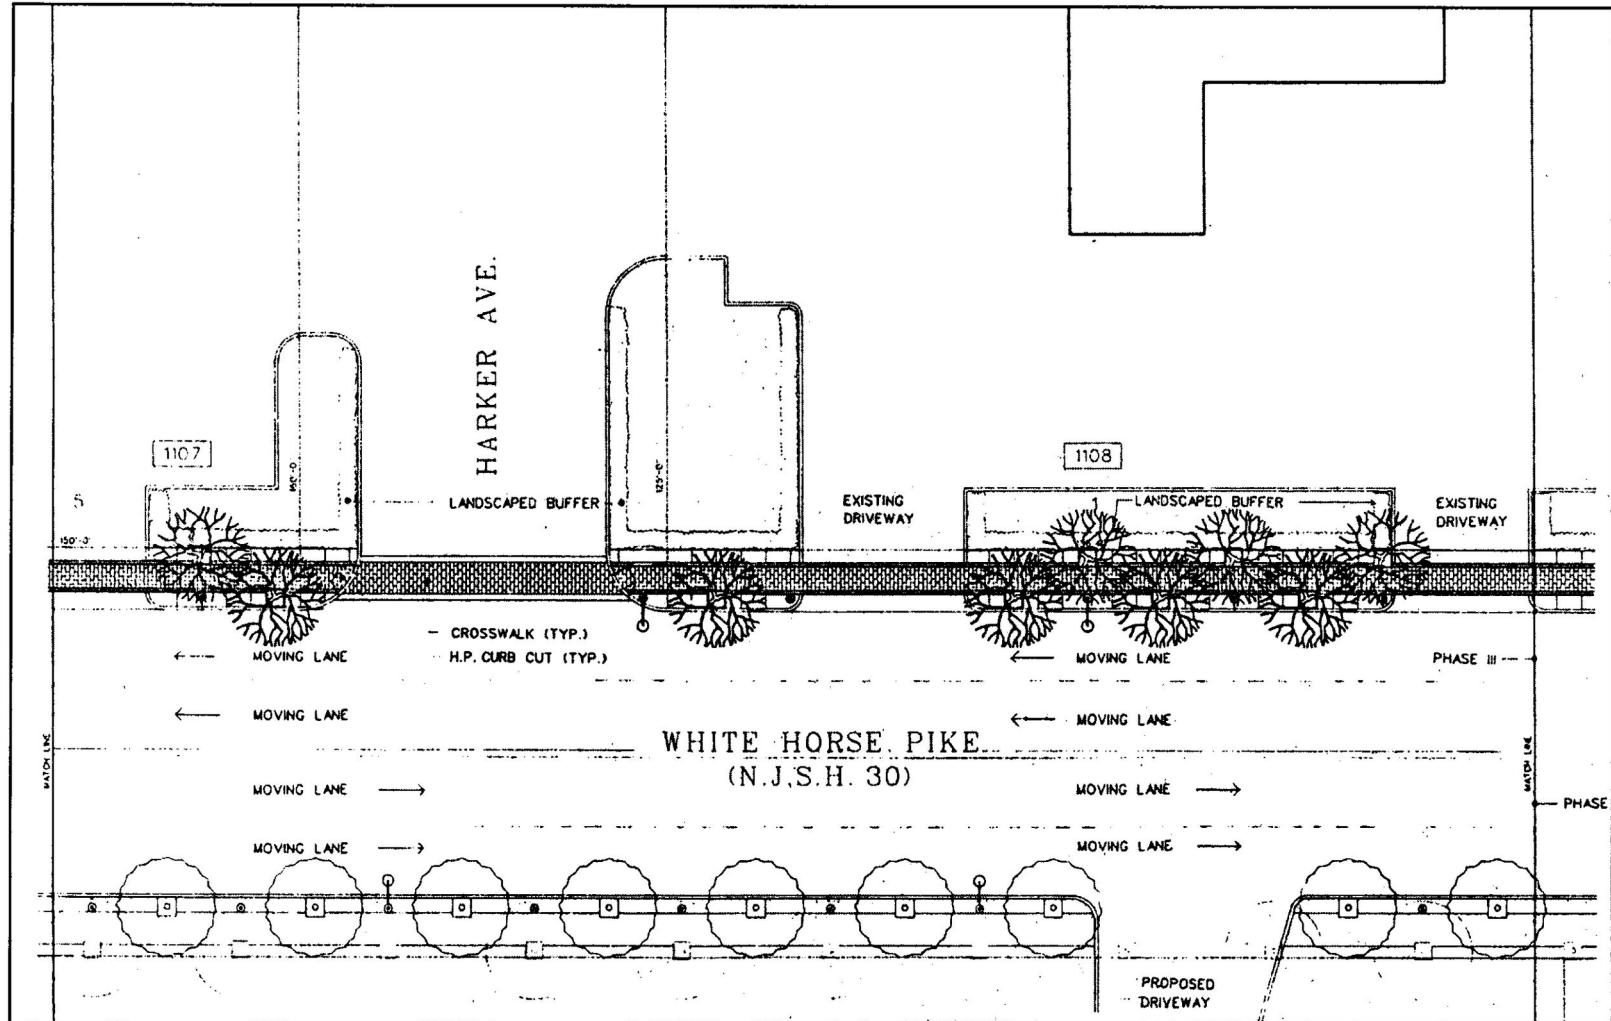

33

Source: Borough of Berlin Town Center Public Improvement Guidelines and Study
The Tarquini Organization, January 1994

CBD Design Standards Illustration 6

ZONING

Street Address on S. White Horse Pike:

41