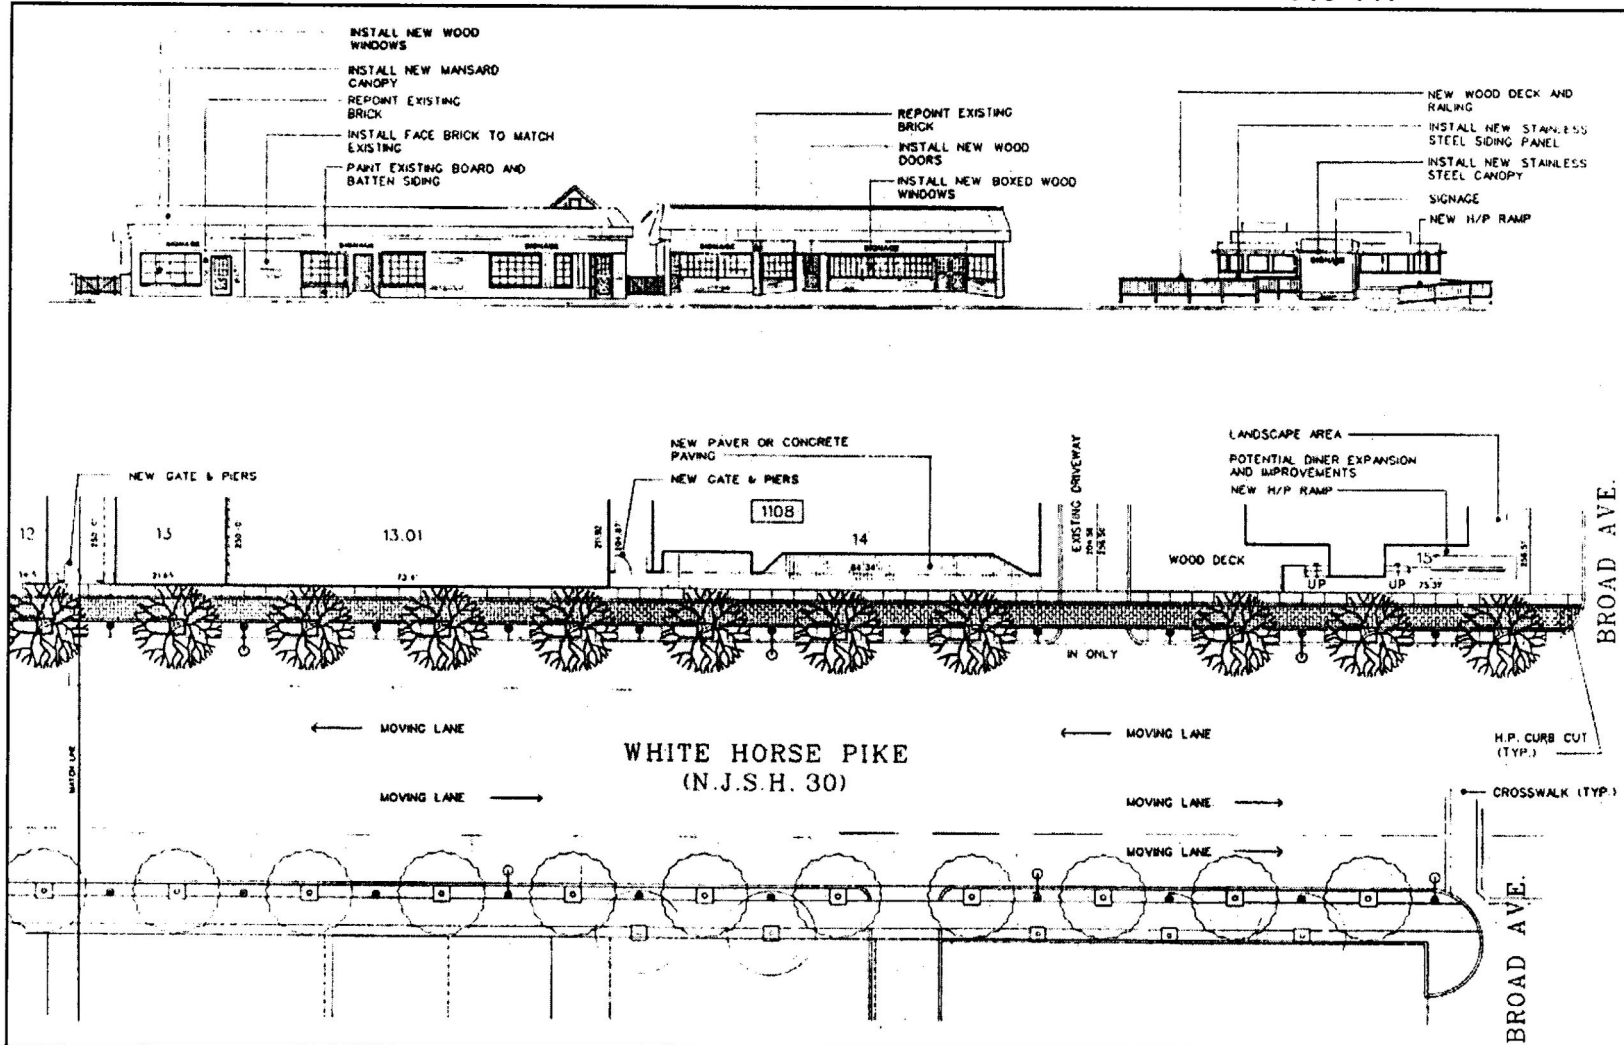

BERLIN CODE

Street Address on S. White Horse Pike:

99

101

107-111

113-117

Source: Borough of Berlin Town Center Public Improvement Guidelines and Study
The Tarquini Organization, January 1994

CBD Design Standards Illustration 10