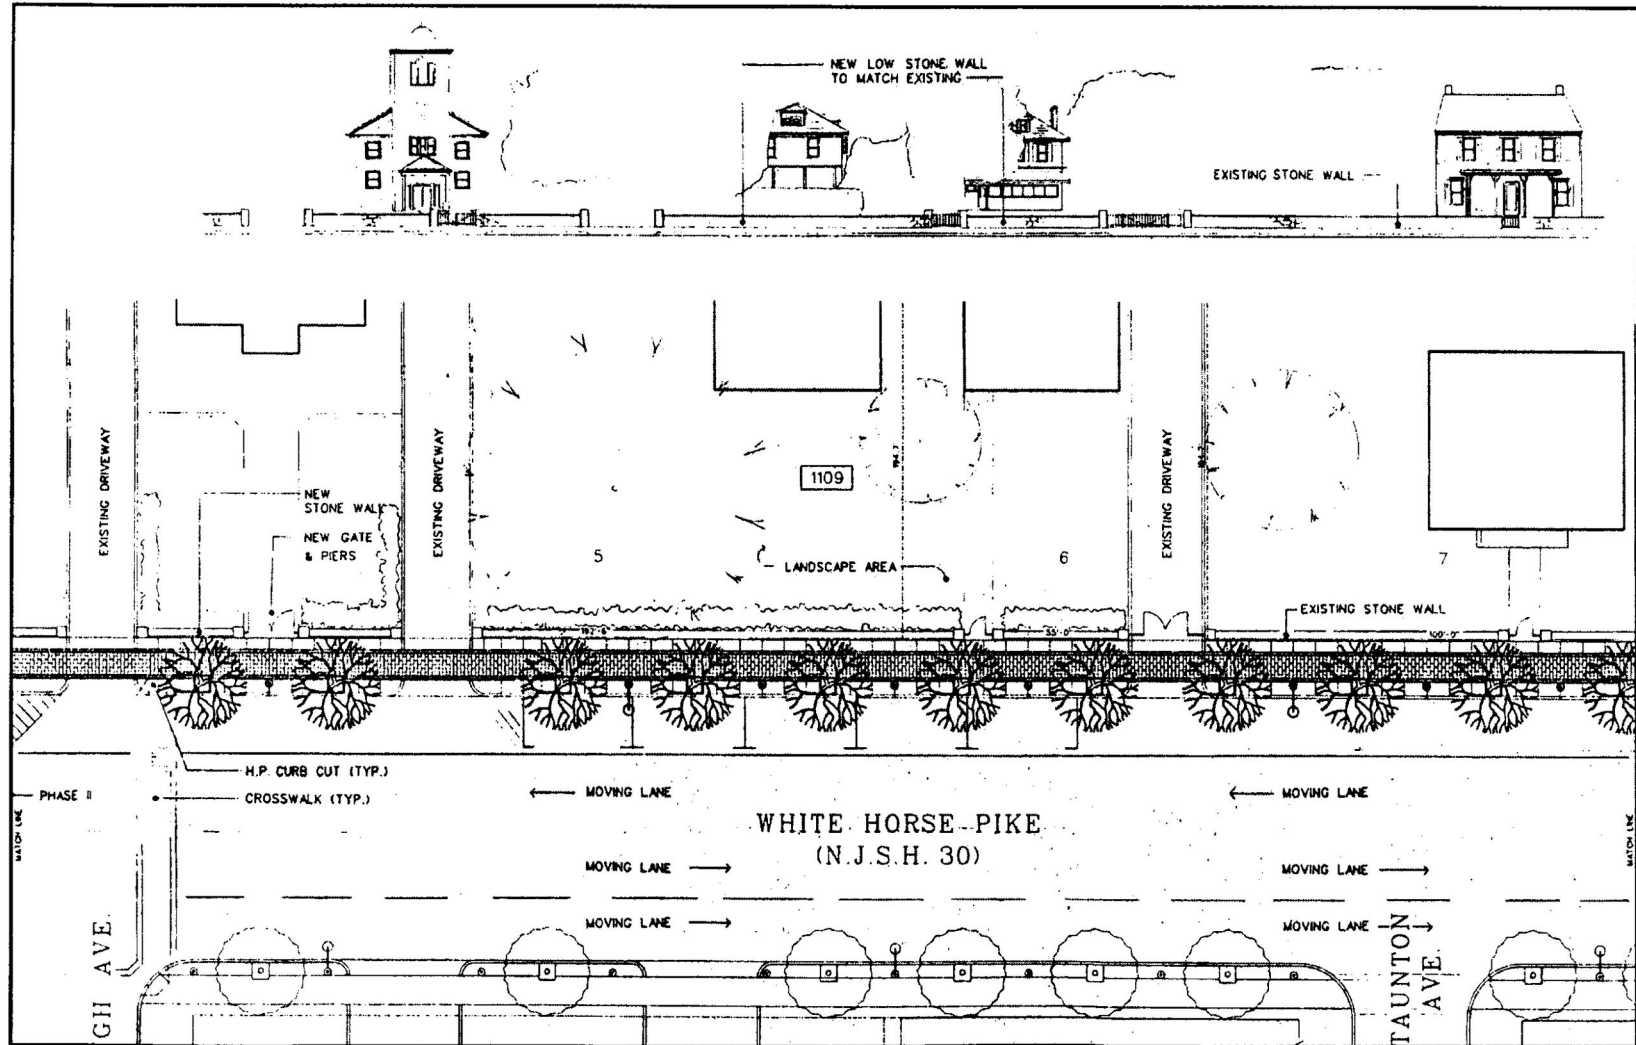

BERLIN CODE

Street Address on S. White Horse Pike:

145

151

155

166

Source: Borough of Berlin Town Center Public Improvement Guidelines and Study
The Tarquini Organization, January 1994

CBD Design Standards Illustration 12