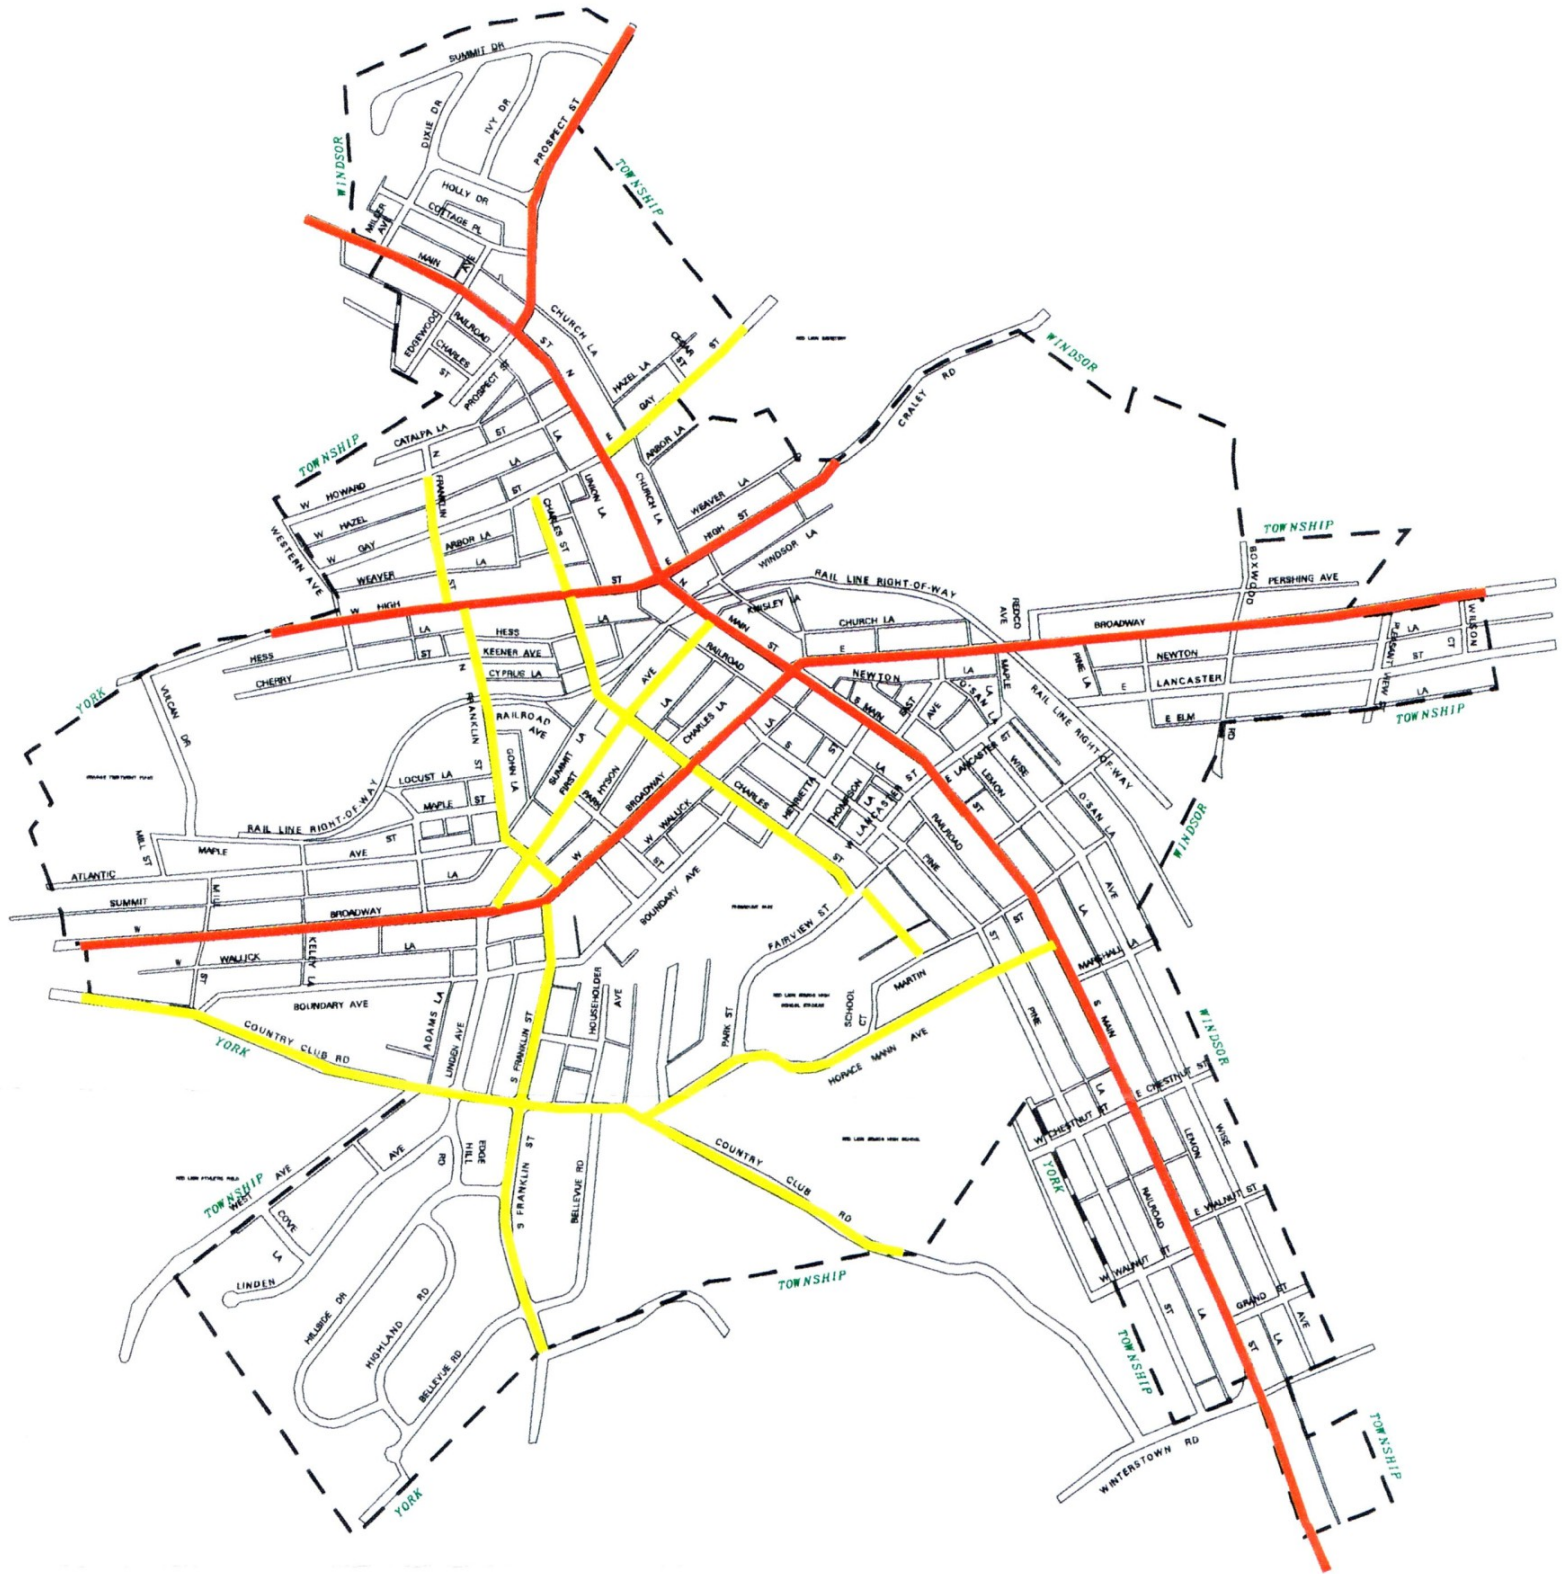

ZONING
 27 Attachment 6
 Borough of Red Lion

RED LION BOROUGH
 YORK COUNTY, PENNSYLVANIA

- THOROUGHFARE PLAN**
- Arterial Streets
 - Collector Streets
 - Local Streets