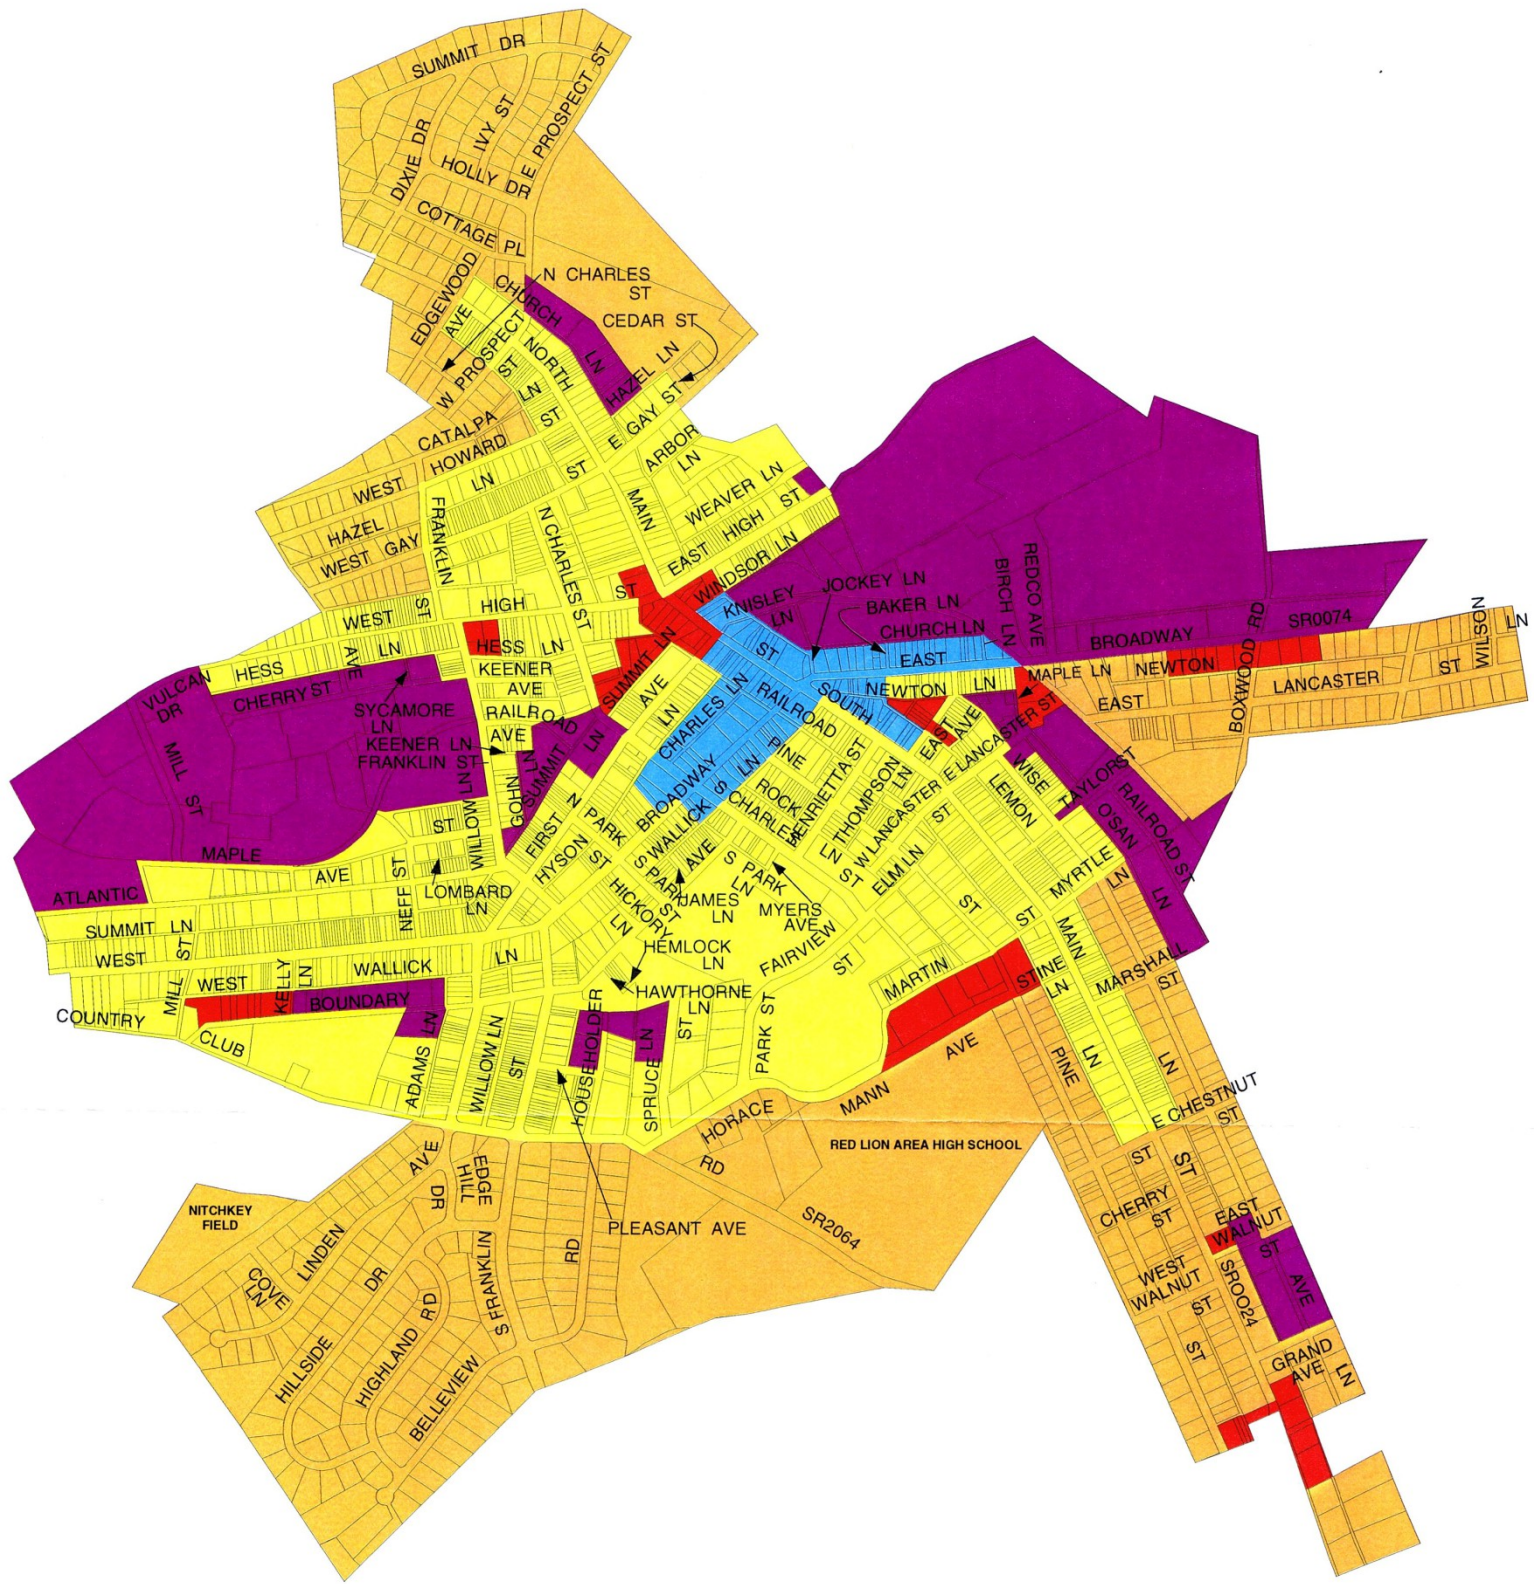

ZONING

27 Attachment 7

Borough of Red Lion

RED LION BOROUGH
York County, Pennsylvania

ZONING MAP

- Borough Center**
- Commercial**
- Industrial**
- Residential Town**
- Residential Outlying**