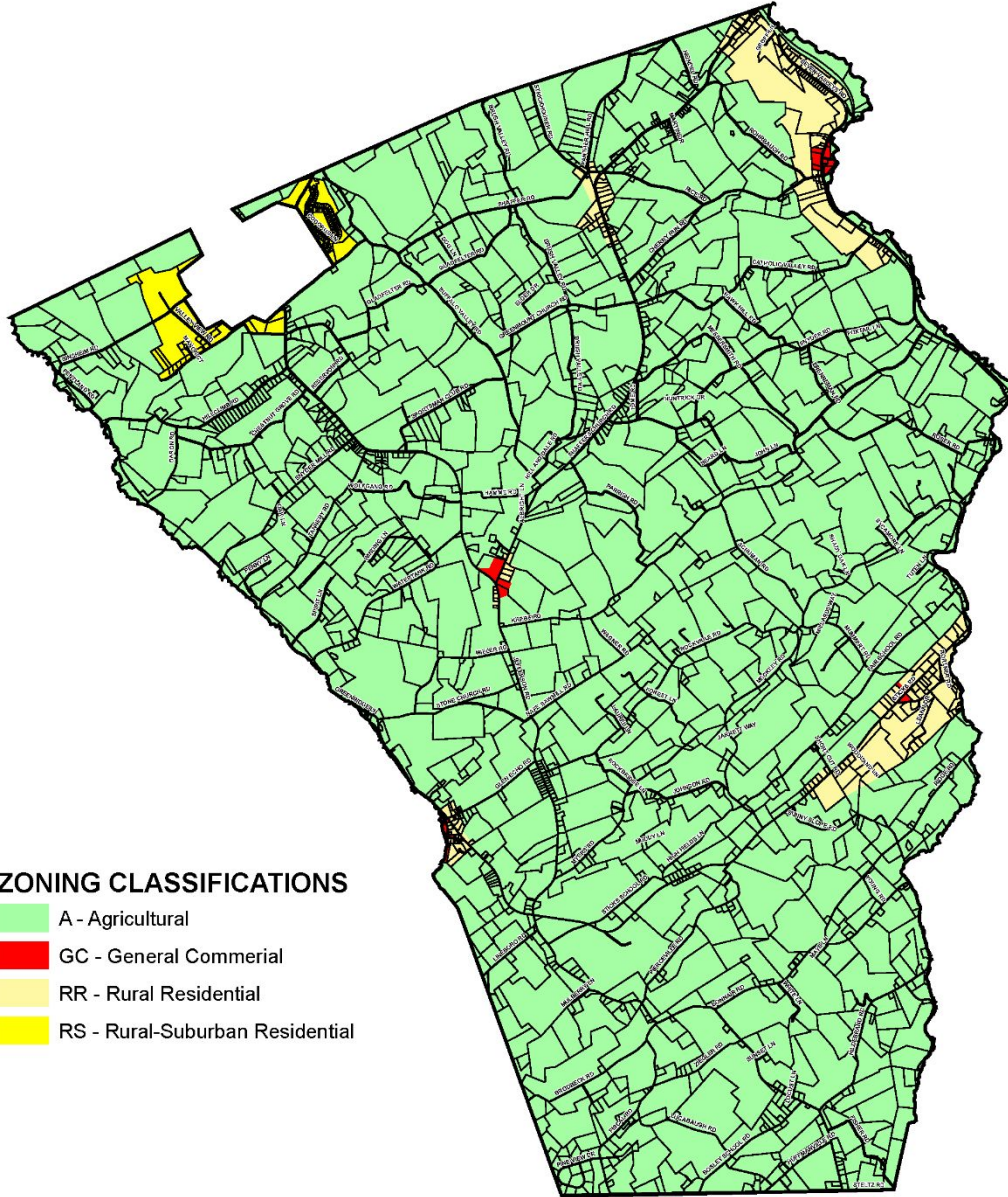

ZONING

250 Attachment 1

CODORUS TOWNSHIP YORK COUNTY, PENNSYLVANIA OFFICIAL ZONING MAP

ZONING CLASSIFICATIONS

- A - Agricultural
- GC - General Commercial
- RR - Rural Residential
- RS - Rural-Suburban Residential

Date: 7/21/2017