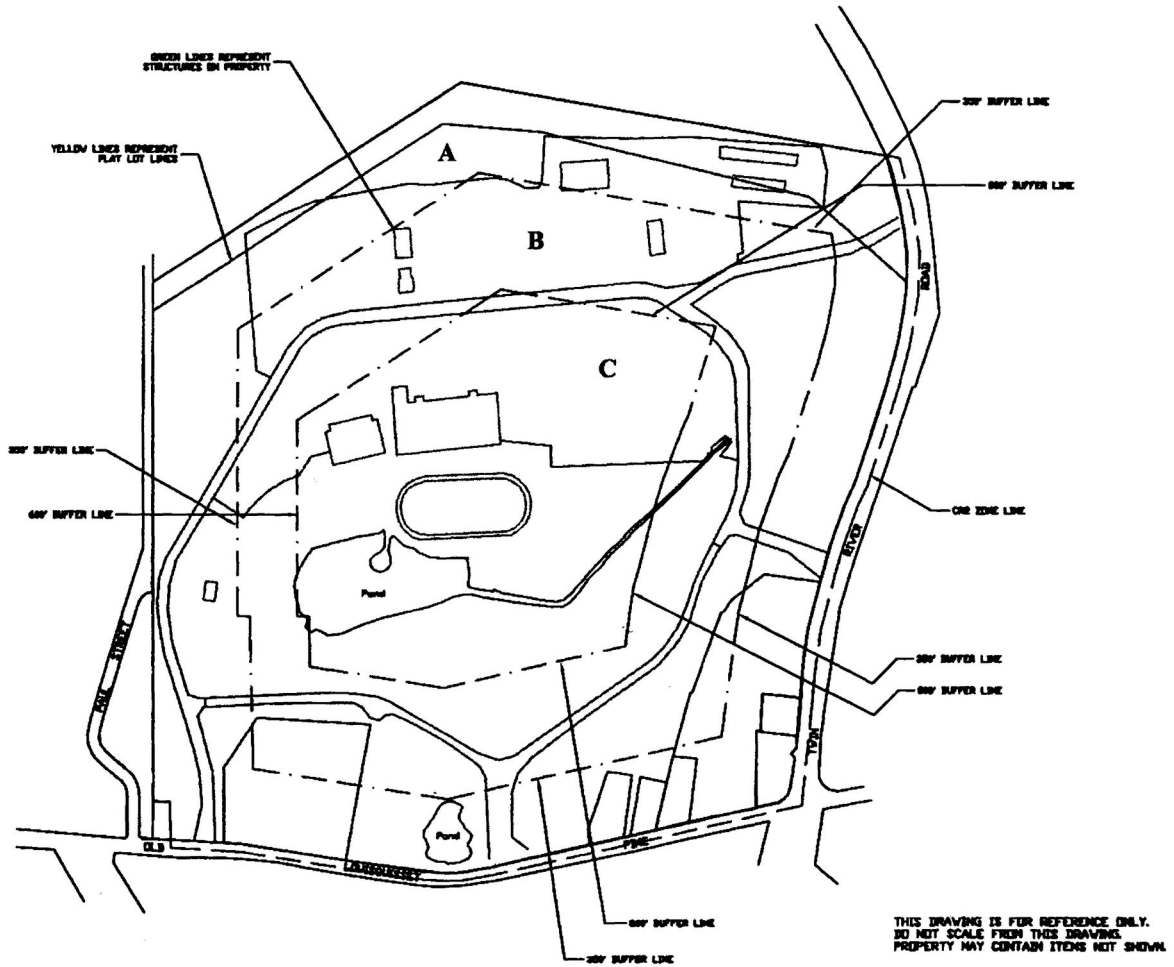

ZONING

260 Attachment 2

Town of Lincoln

CR-2 Zoning Map – Lincoln Greyhound Park

This drawing is for reference only. Do not scale from this drawing. Specific buildings may not be shown. To view the actual plan of this zoning district, please see the Town Clerk.