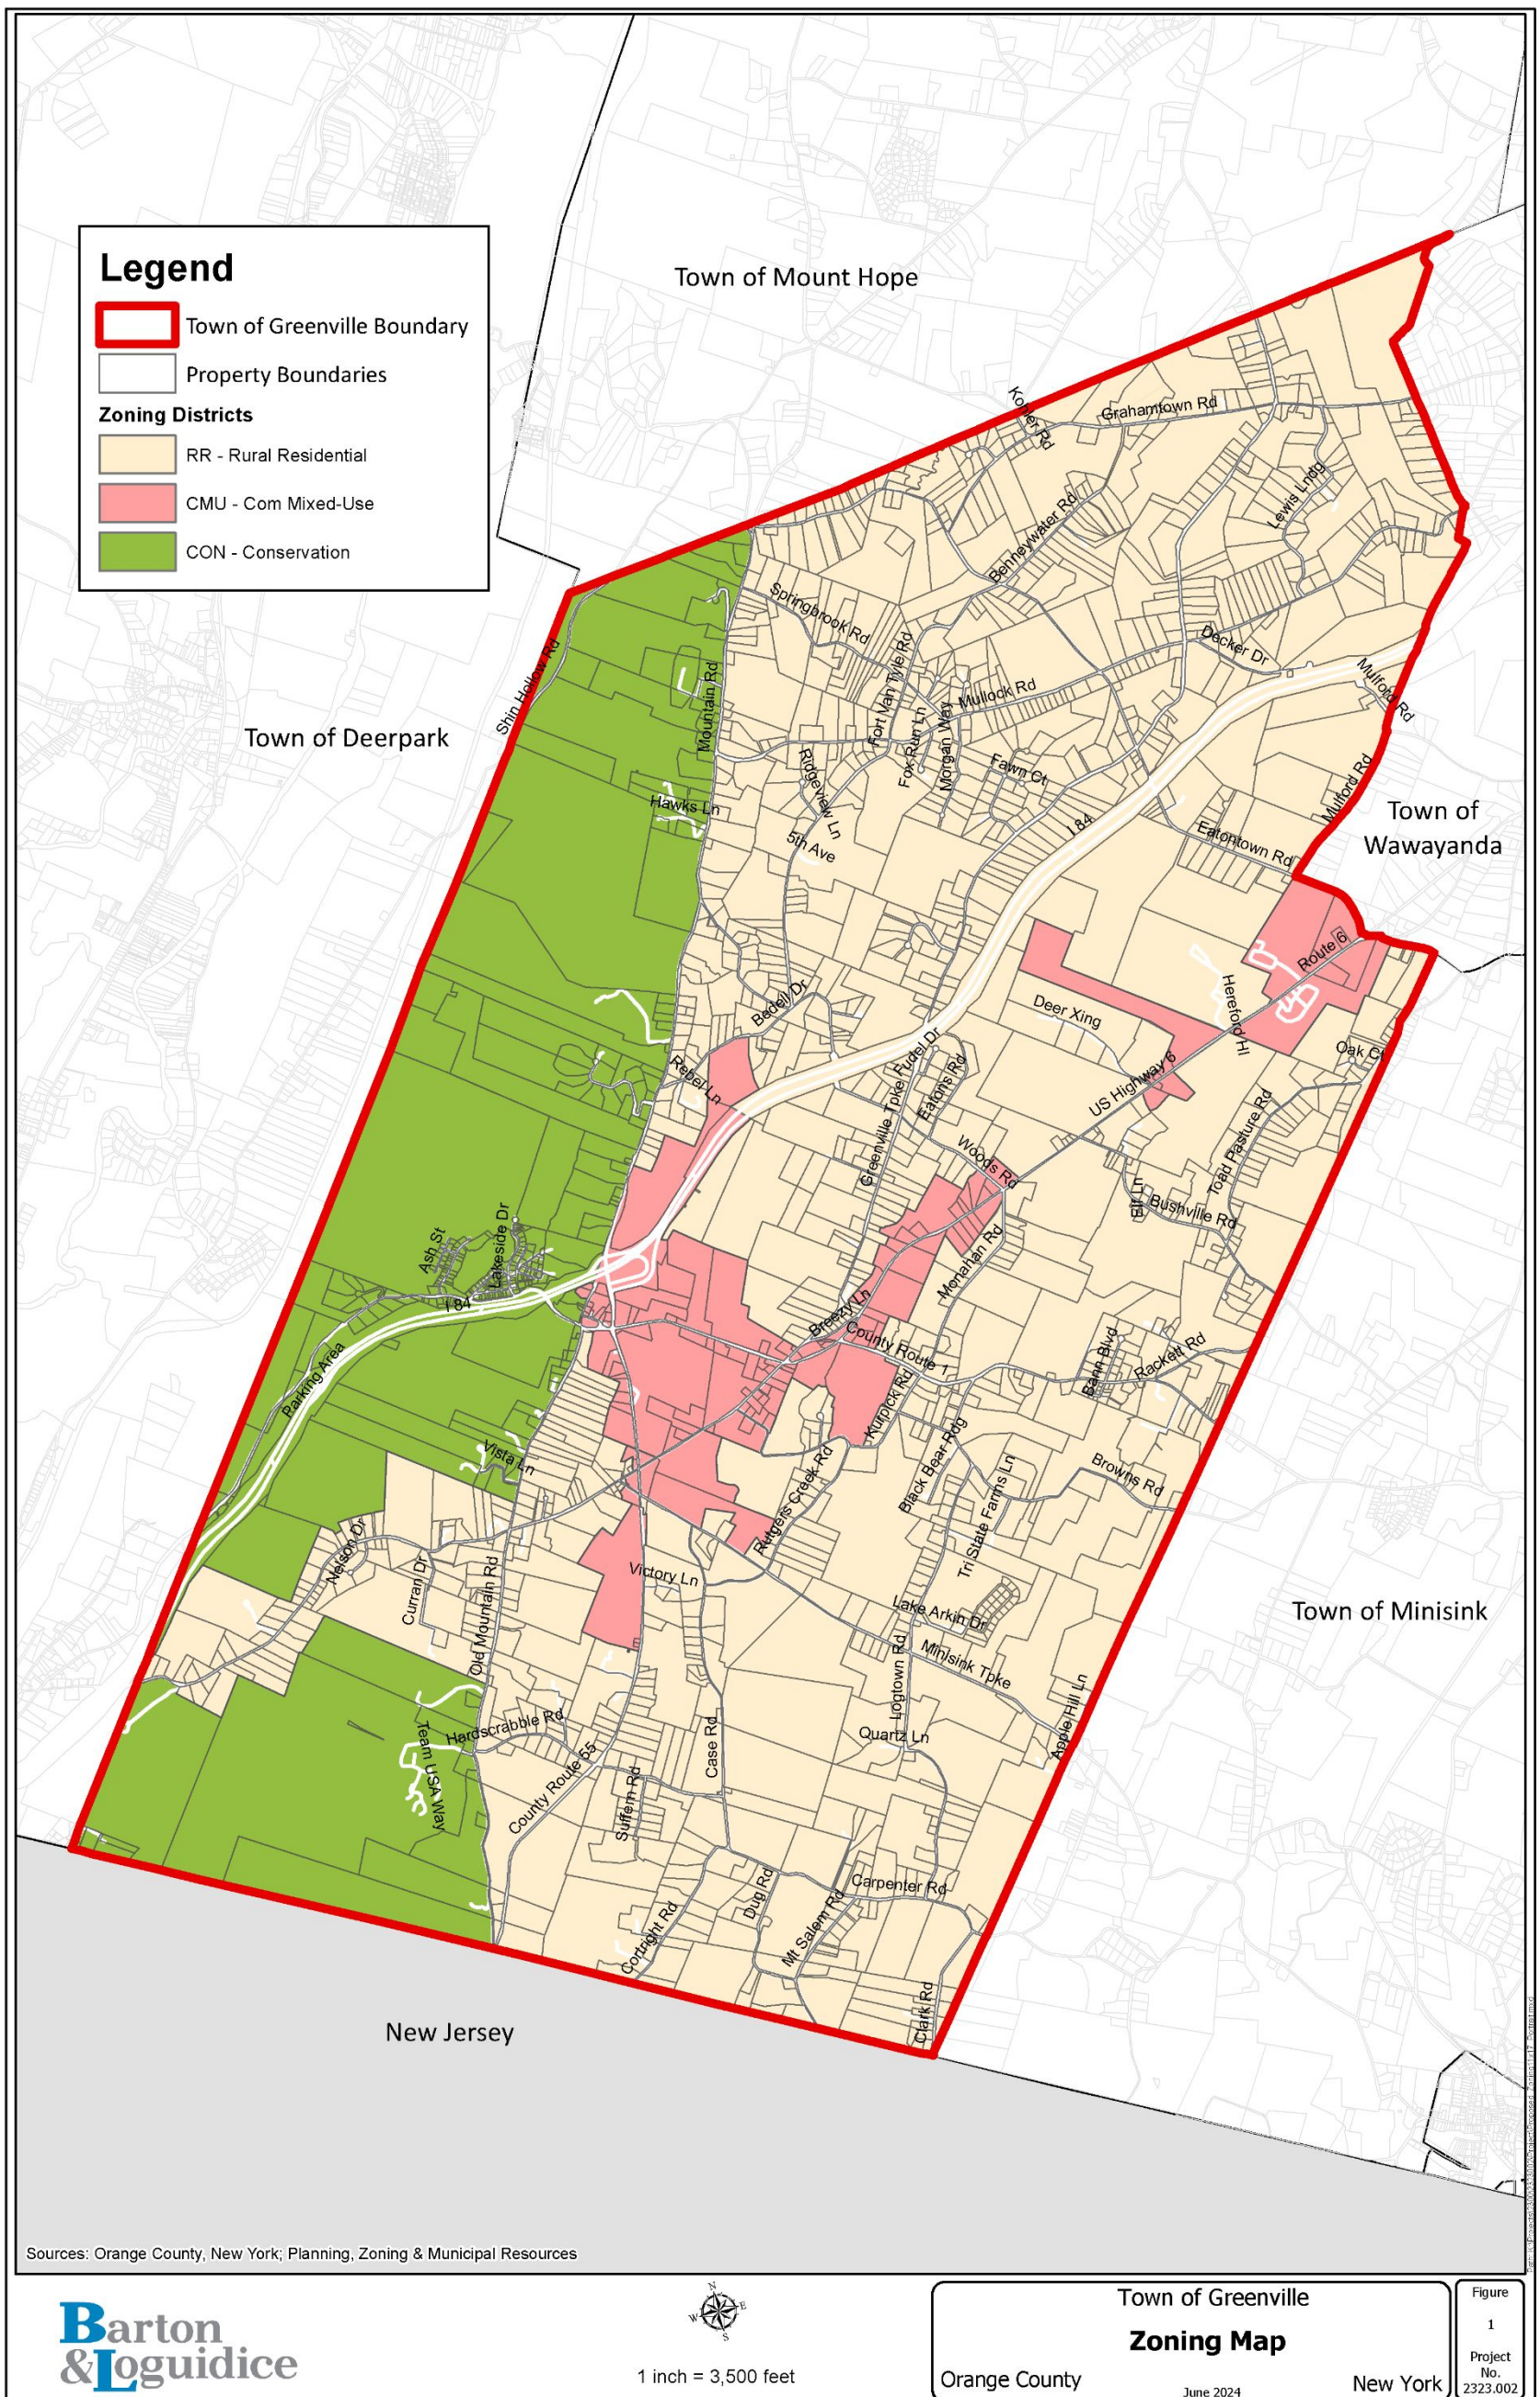

ZONING

205 Attachment 4

Town of Greenville
Zoning Map

GREENVILLE CODE