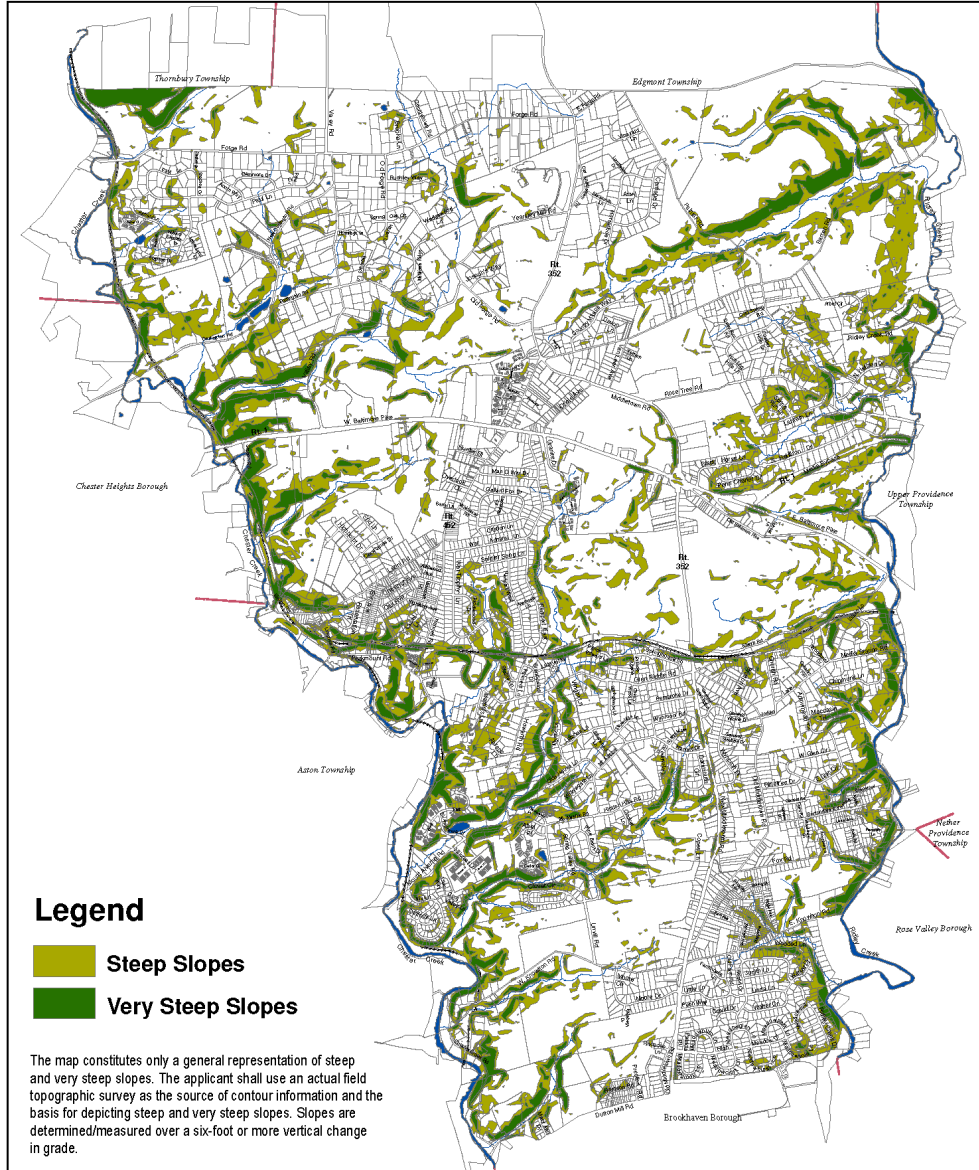

# ZONING

### Township of Middletown Steep Slope Conservation District Map

#### Legend

-  Steep Slopes
-  Very Steep Slopes

The map constitutes only a general representation of steep and very steep slopes. The applicant shall use an actual field topographic survey as the source of contour information and the basis for depicting steep and very steep slopes. Slopes are determined/measured over a six-foot or more vertical change in grade.

**Steep Slope  
Conservation  
District Map**  
Middletown Township  
Delaware County, Pennsylvania

Prepared by:  
Middletown Township  
Arthur W. Rothe P.E.  
Township Engineer  
27 N. Pennell Road  
Lima, PA 19037  
Date: December 10, 2009  
(Properties Updated 09-09)