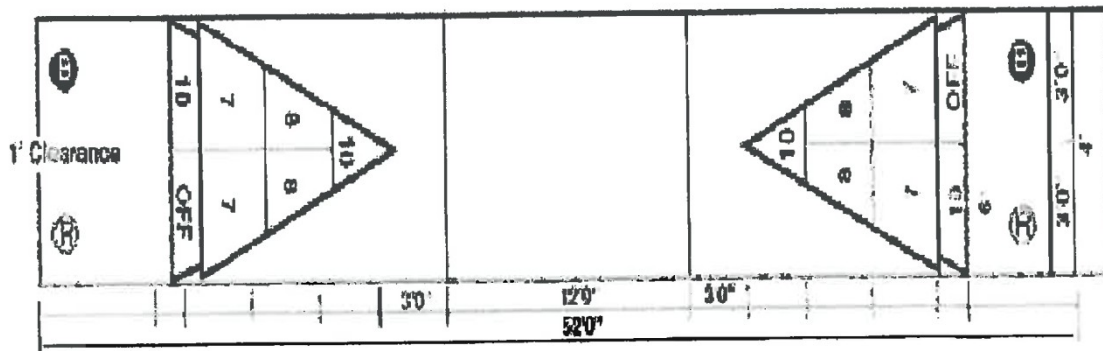

NEW BRITAIN CODE

SPECIFICATION – TENNIS COURT

SPECIFICATION – SHUFFLEBOARD COURT

NEW BRITAIN CODE

SPECIFICATION – BOCCE COURT

Standard Bocce Court Dimensions

ITEM	SYMBOL	MEASUREMENT
Length	L	70 to 80 Feet (76 Feet is Preferred)
Width	W	10 to 13 Feet (12 Feet is Preferred)
Pointing Foul Line	FL	4 to 6 Feet (6 Feet is Preferred)
Spock/Hitting Foul Line	SL	10 Feet
Center Line	CL	1/2 of Length