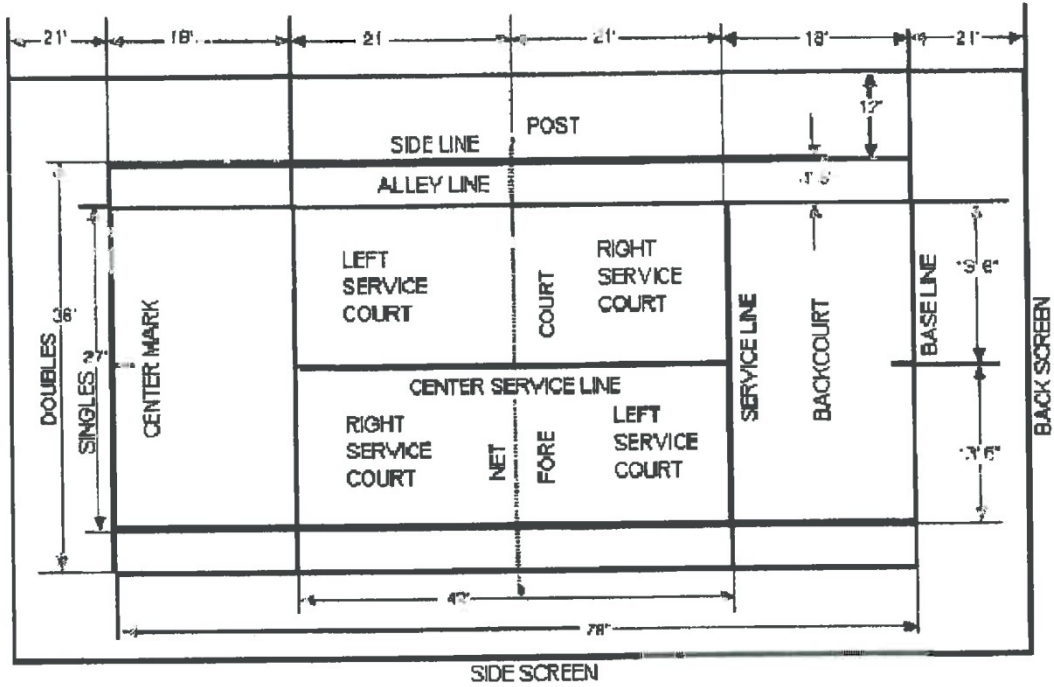

NEW BRITAIN CODE

SPECIFICATION – TENNIS COURT

SPECIFICATION – SHUFFLEBOARD COURT

NEW BRITAIN CODE

SPECIFICATION – BOCCE COURT

Standard Bocce Court Dimensions

ITEM	SYMBOL	MEASUREMENT
Length	L	70 to 80 Feet (76 Feet is Preferred)
Width	W	10 to 13 Feet (12 Feet is Preferred)
Pointing Foul Line	FL	4 to 6 Feet (6 Feet is Preferred)
Spock/Hitting Foul Line	SL	10 Feet
Center Line	CL	1/2 of Length