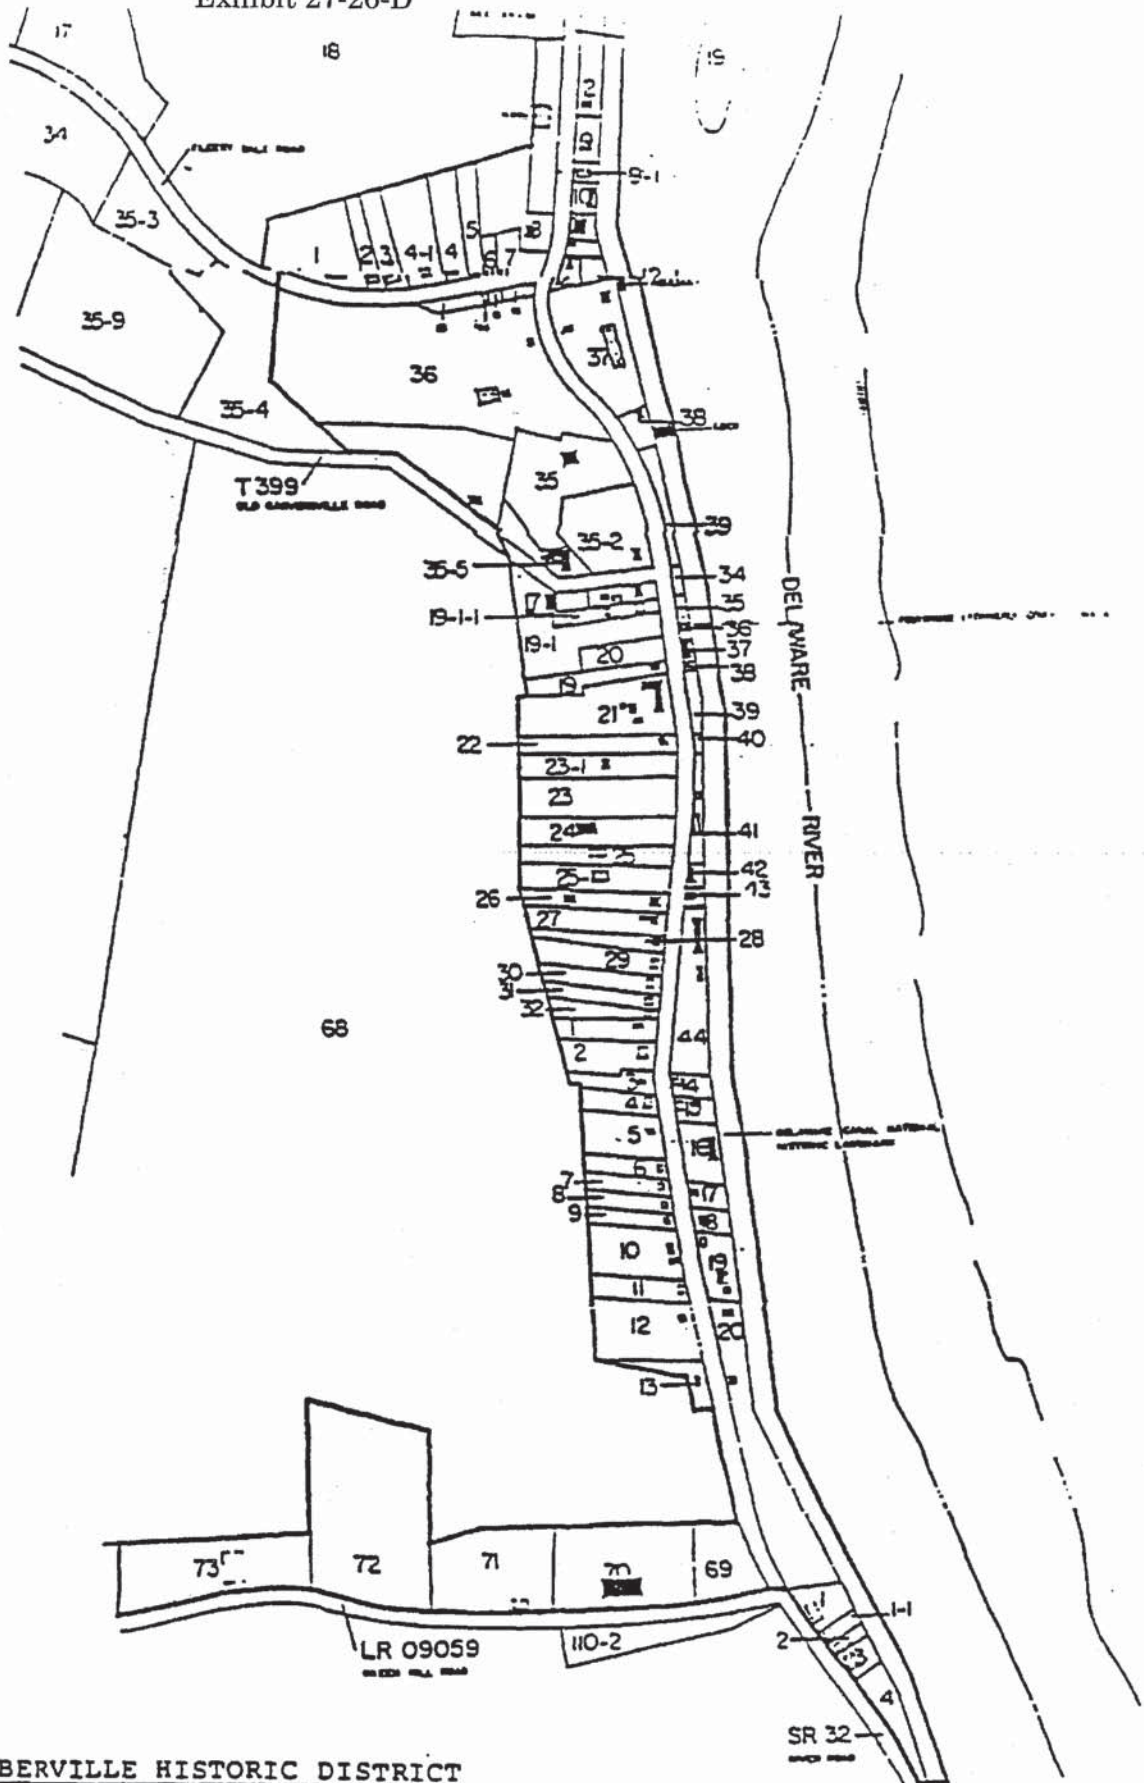

Boundaries of the
CARVERSVILLE HISTORIC DISTRICT
 Solebury Township Bucks County PA.
 Scale: 1"=80' July 22, 1977

Exhibit 27-26-D

LUMBERVILLE HISTORIC DISTRICT
SOLEBURY TOWNSHIP
BUCKS COUNTY, PA

Preliminary Draft

27-282