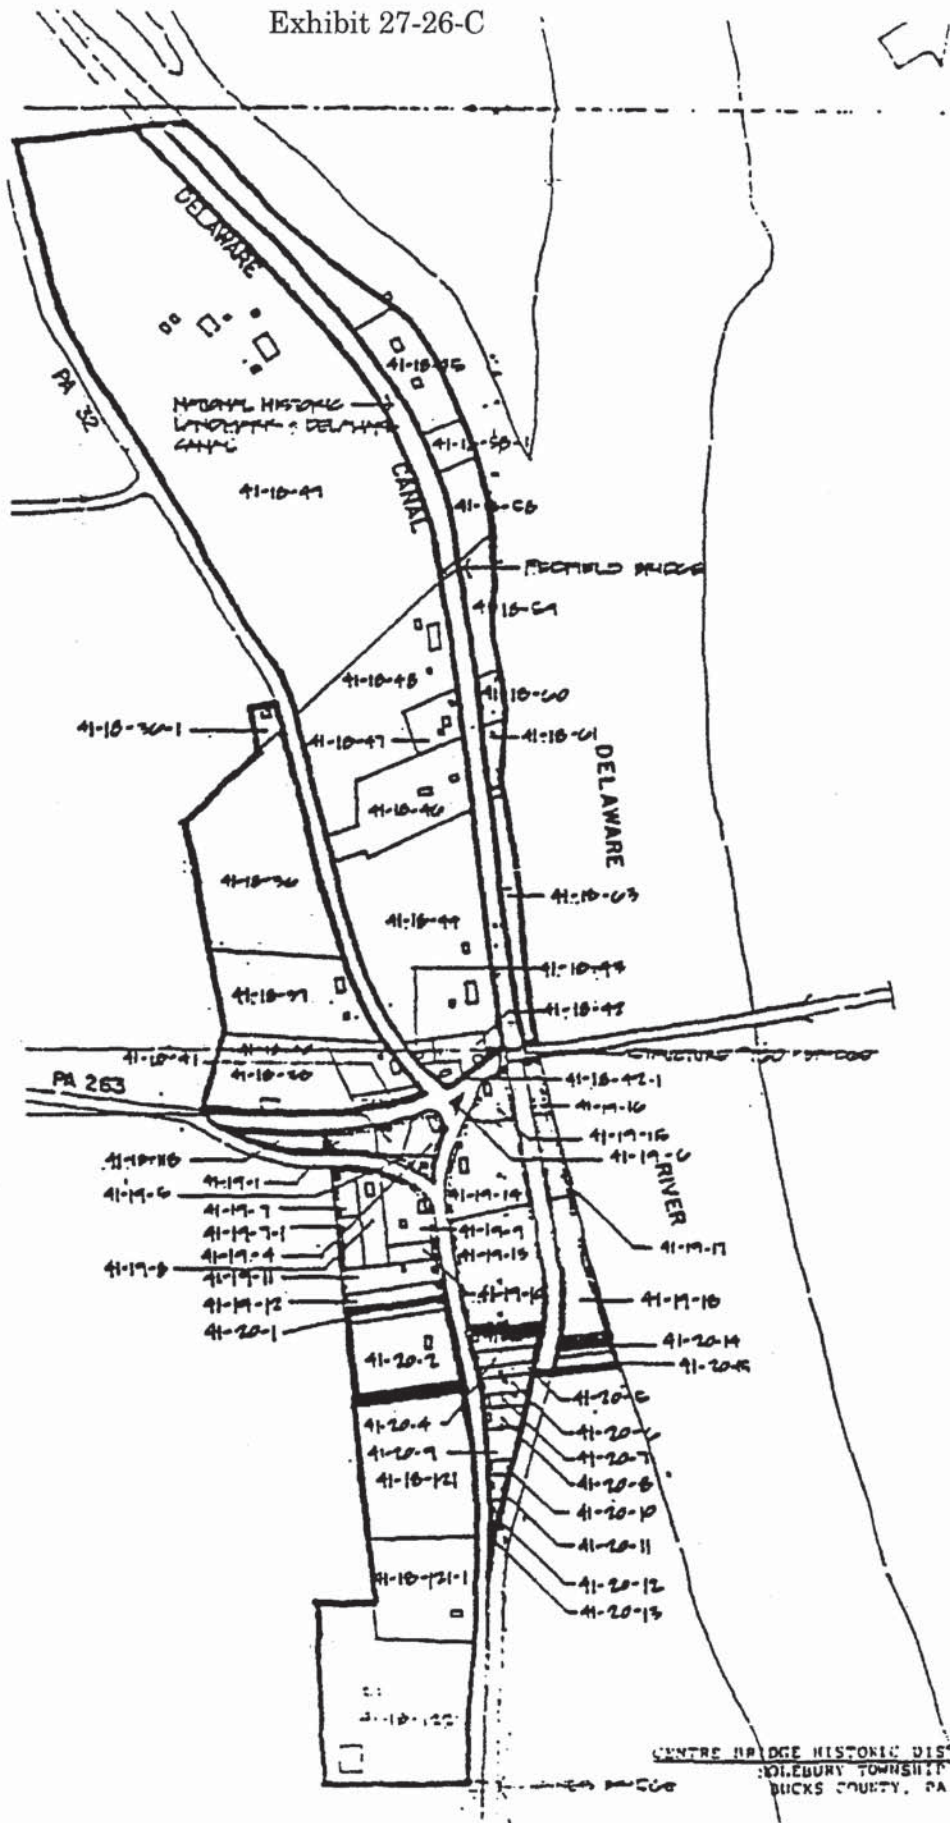

Boundaries of the
CARVERSVILLE HISTORIC DISTRICT
 Solebury Township Bucks County PA.
 Scale: 1"=80' July 22, 1977

Exhibit 27-26-D

LUMBERVILLE HISTORIC DISTRICT
SOLEBURY TOWNSHIP
BUCKS COUNTY, PA

Preliminary Draft

27-282