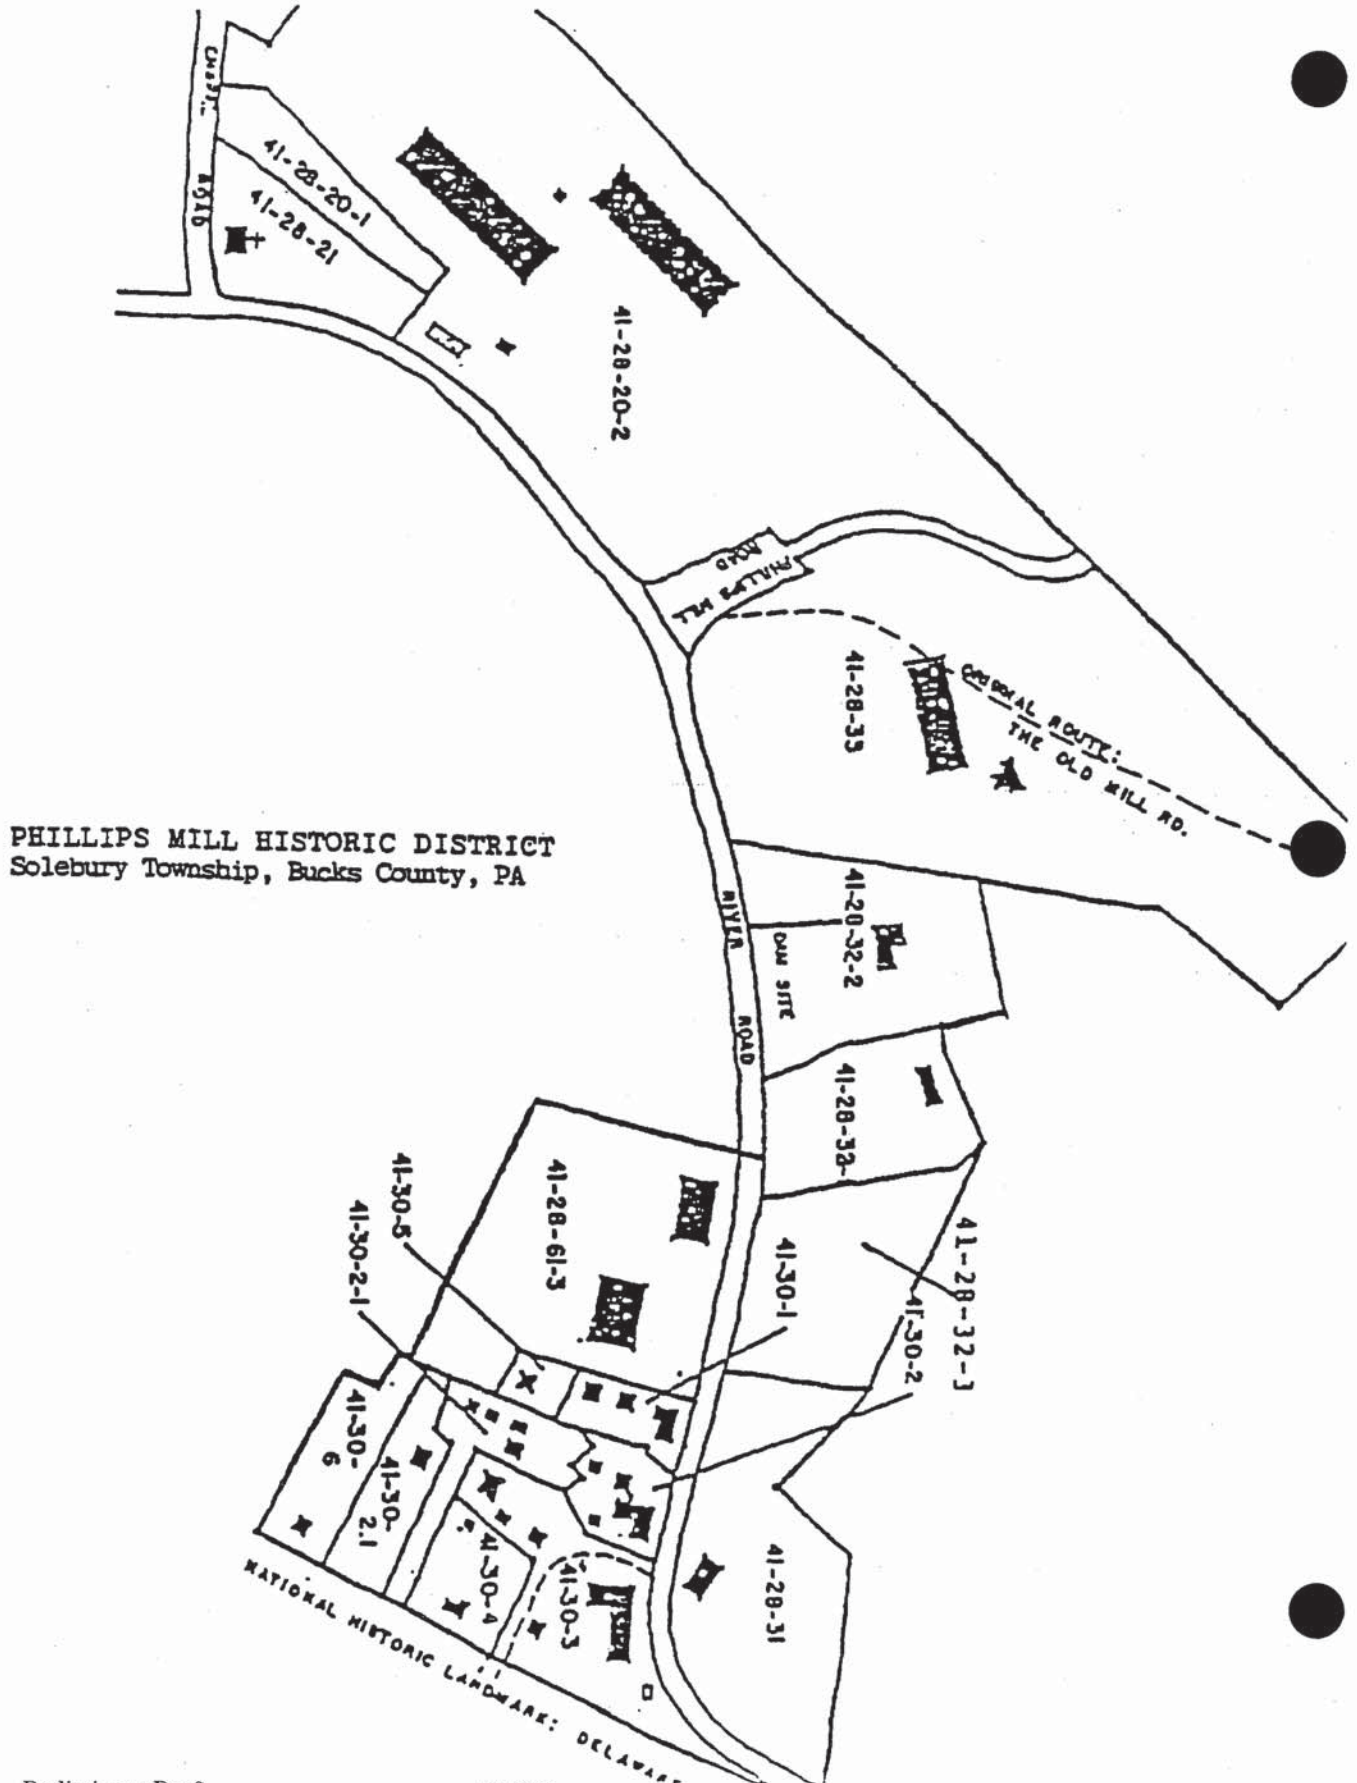

Boundaries of the
CARVERSVILLE HISTORIC DISTRICT
 Solebury Township Bucks County PA.
 Scale: 1"=80' July 22, 1977

Exhibit 27-26-D

LUMBERVILLE HISTORIC DISTRICT
SOLEBURY TOWNSHIP
BUCKS COUNTY, PA

Preliminary Draft

27-282