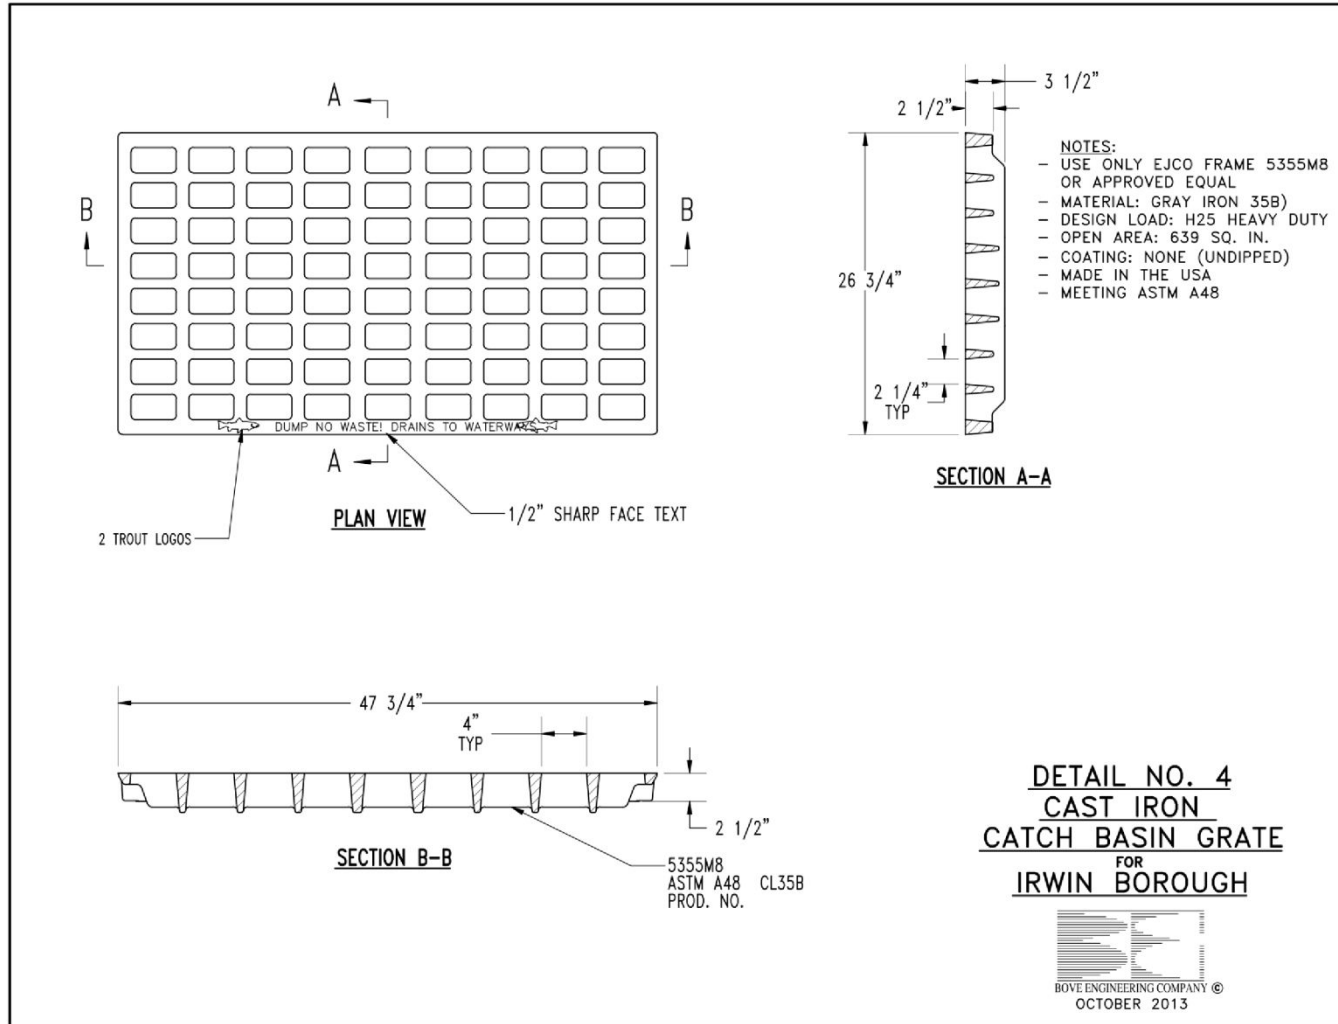

ZONING

260 Attachment 3

Street Details

IRWIN CODE

ZONING

IRWIN CODE

ZONING