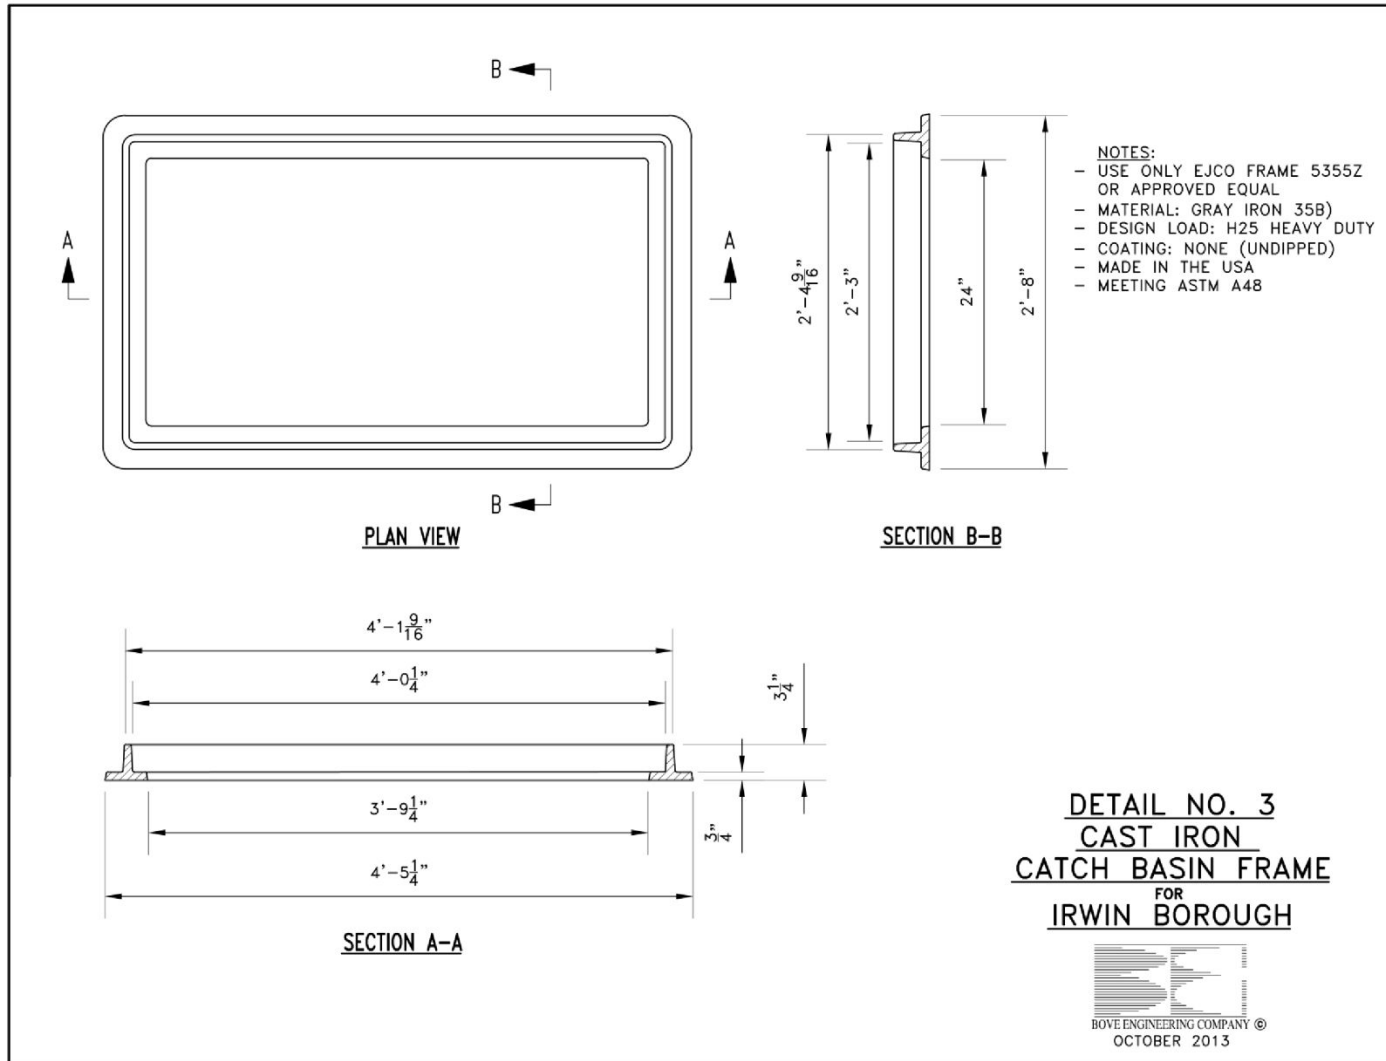

ZONING

260 Attachment 3

Street Details

IRWIN CODE

ZONING

IRWIN CODE

ZONING