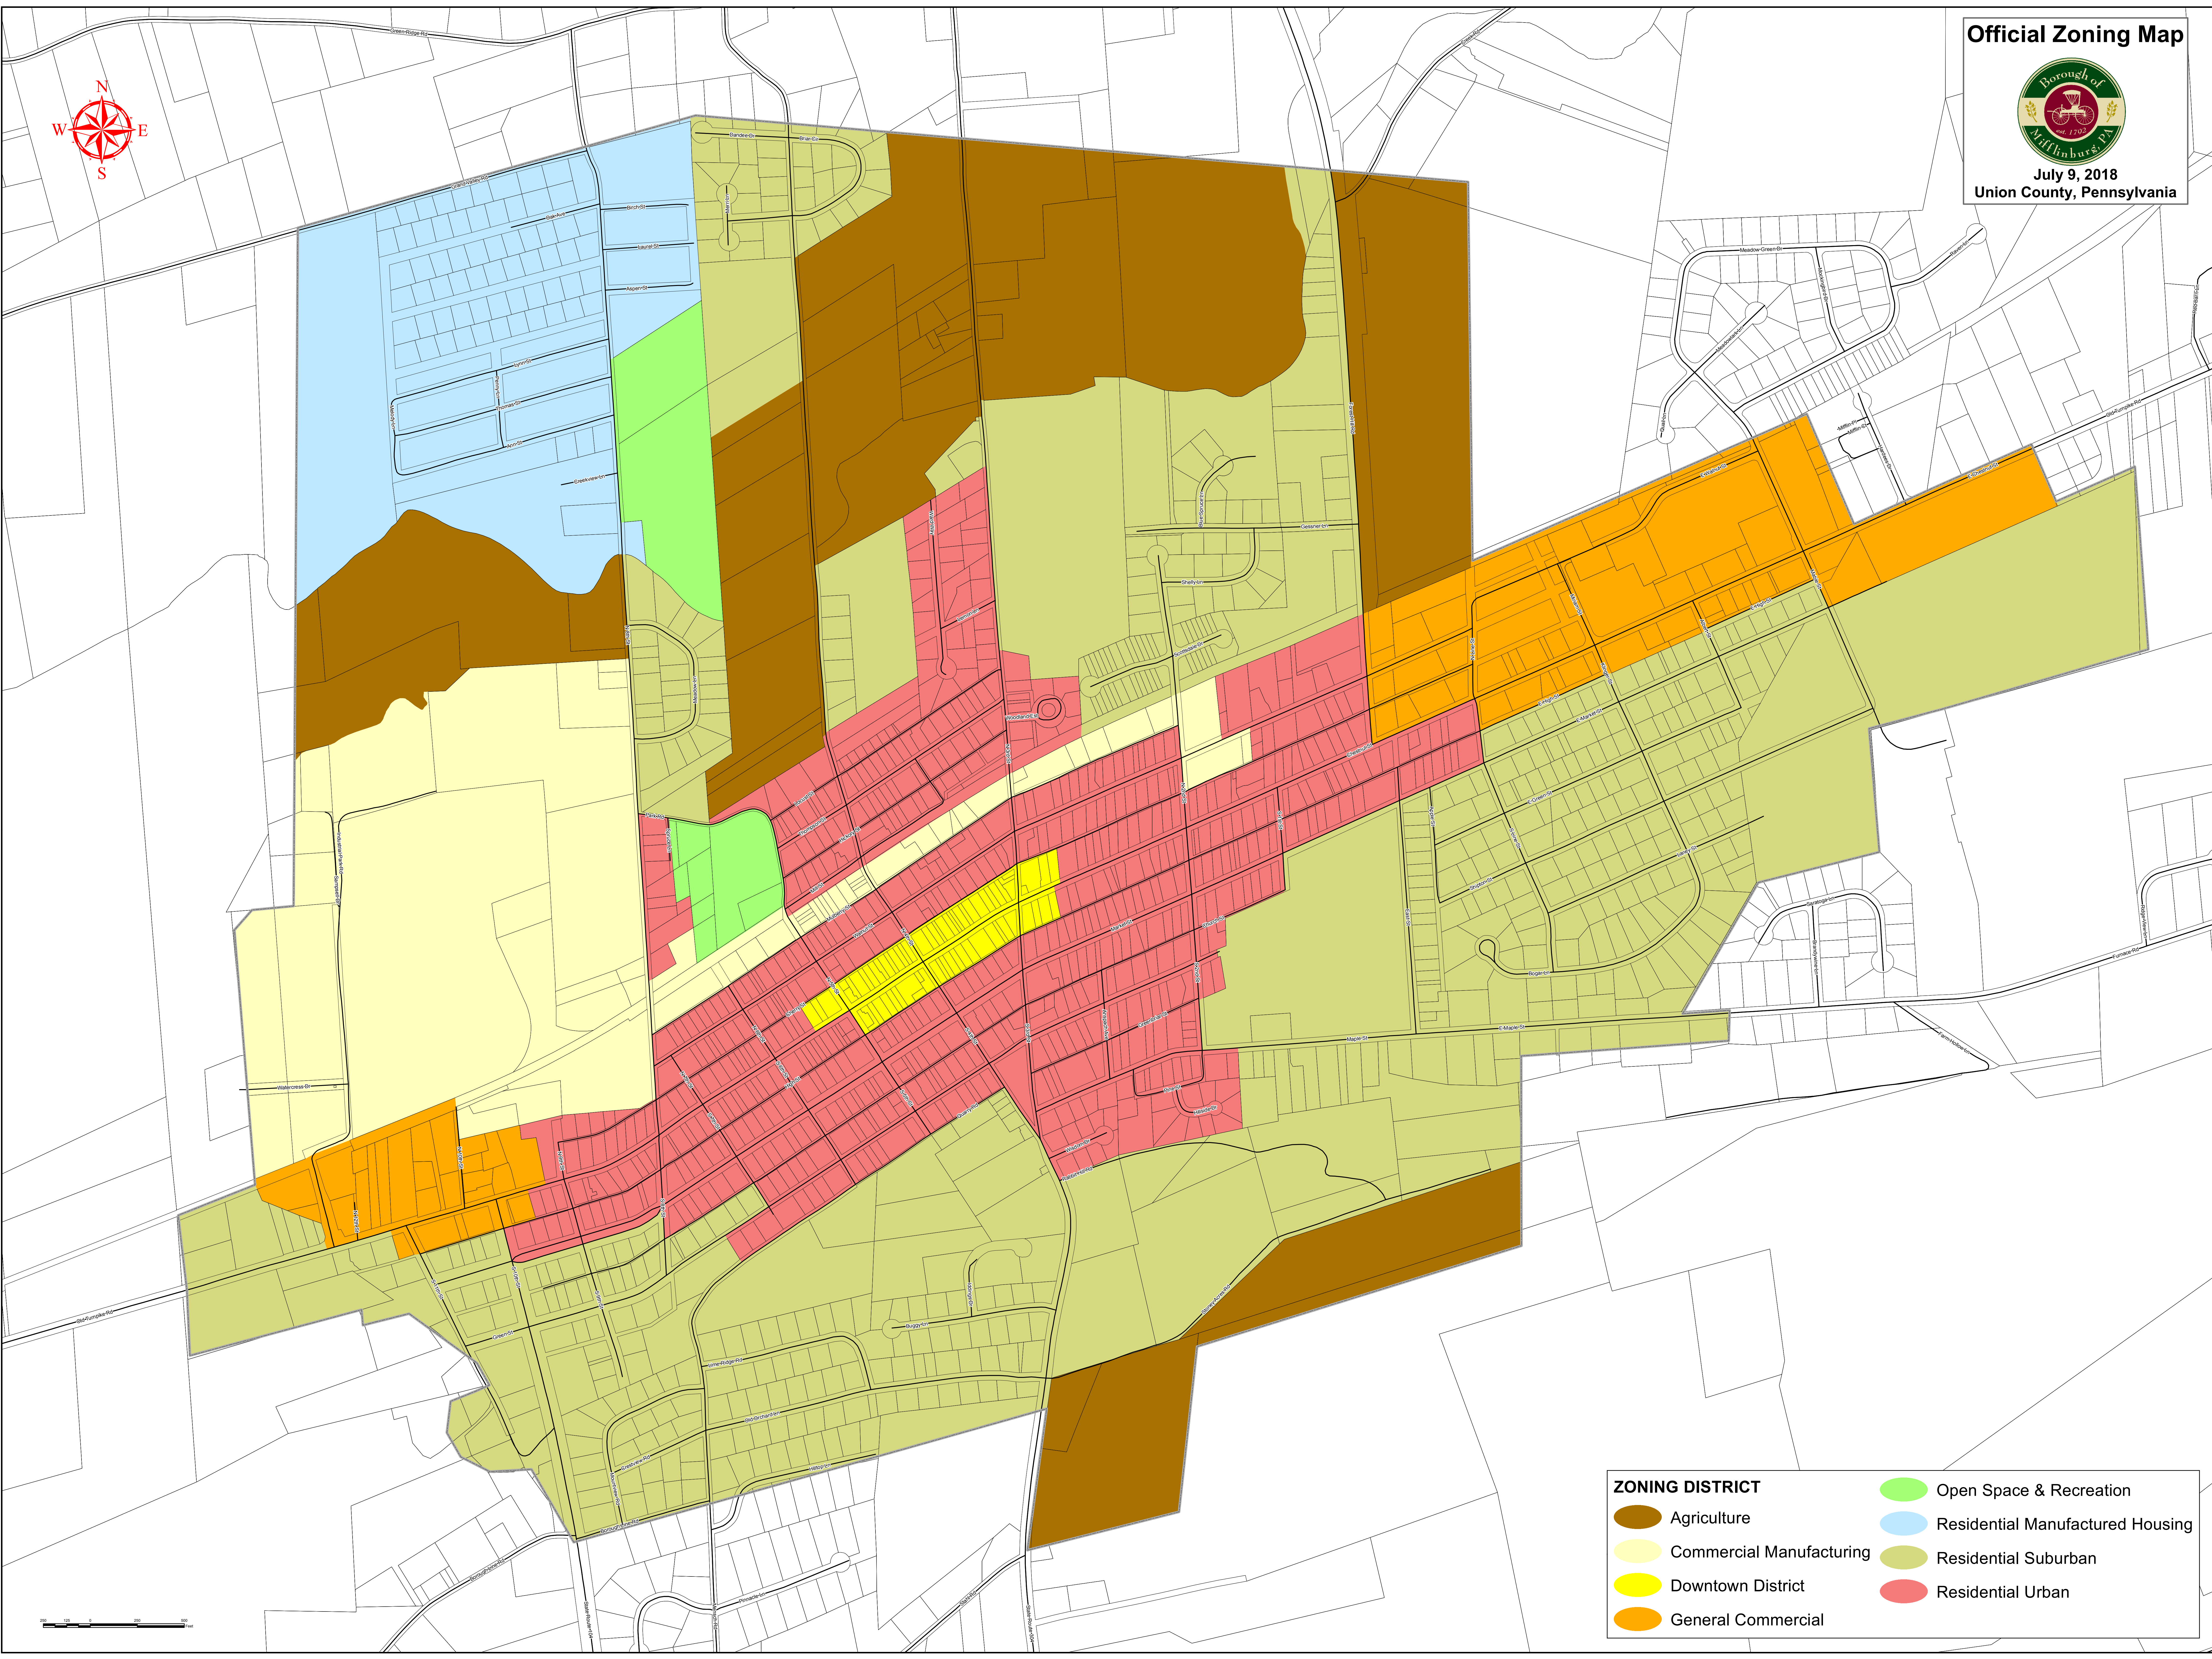

Official Zoning Map

July 9, 2018  
Union County, Pennsylvania

ZONING DISTRICT	
Agriculture	Open Space & Recreation
Commercial Manufacturing	Residential Manufactured Housing
Downtown District	Residential Suburban
General Commercial	Residential Urban