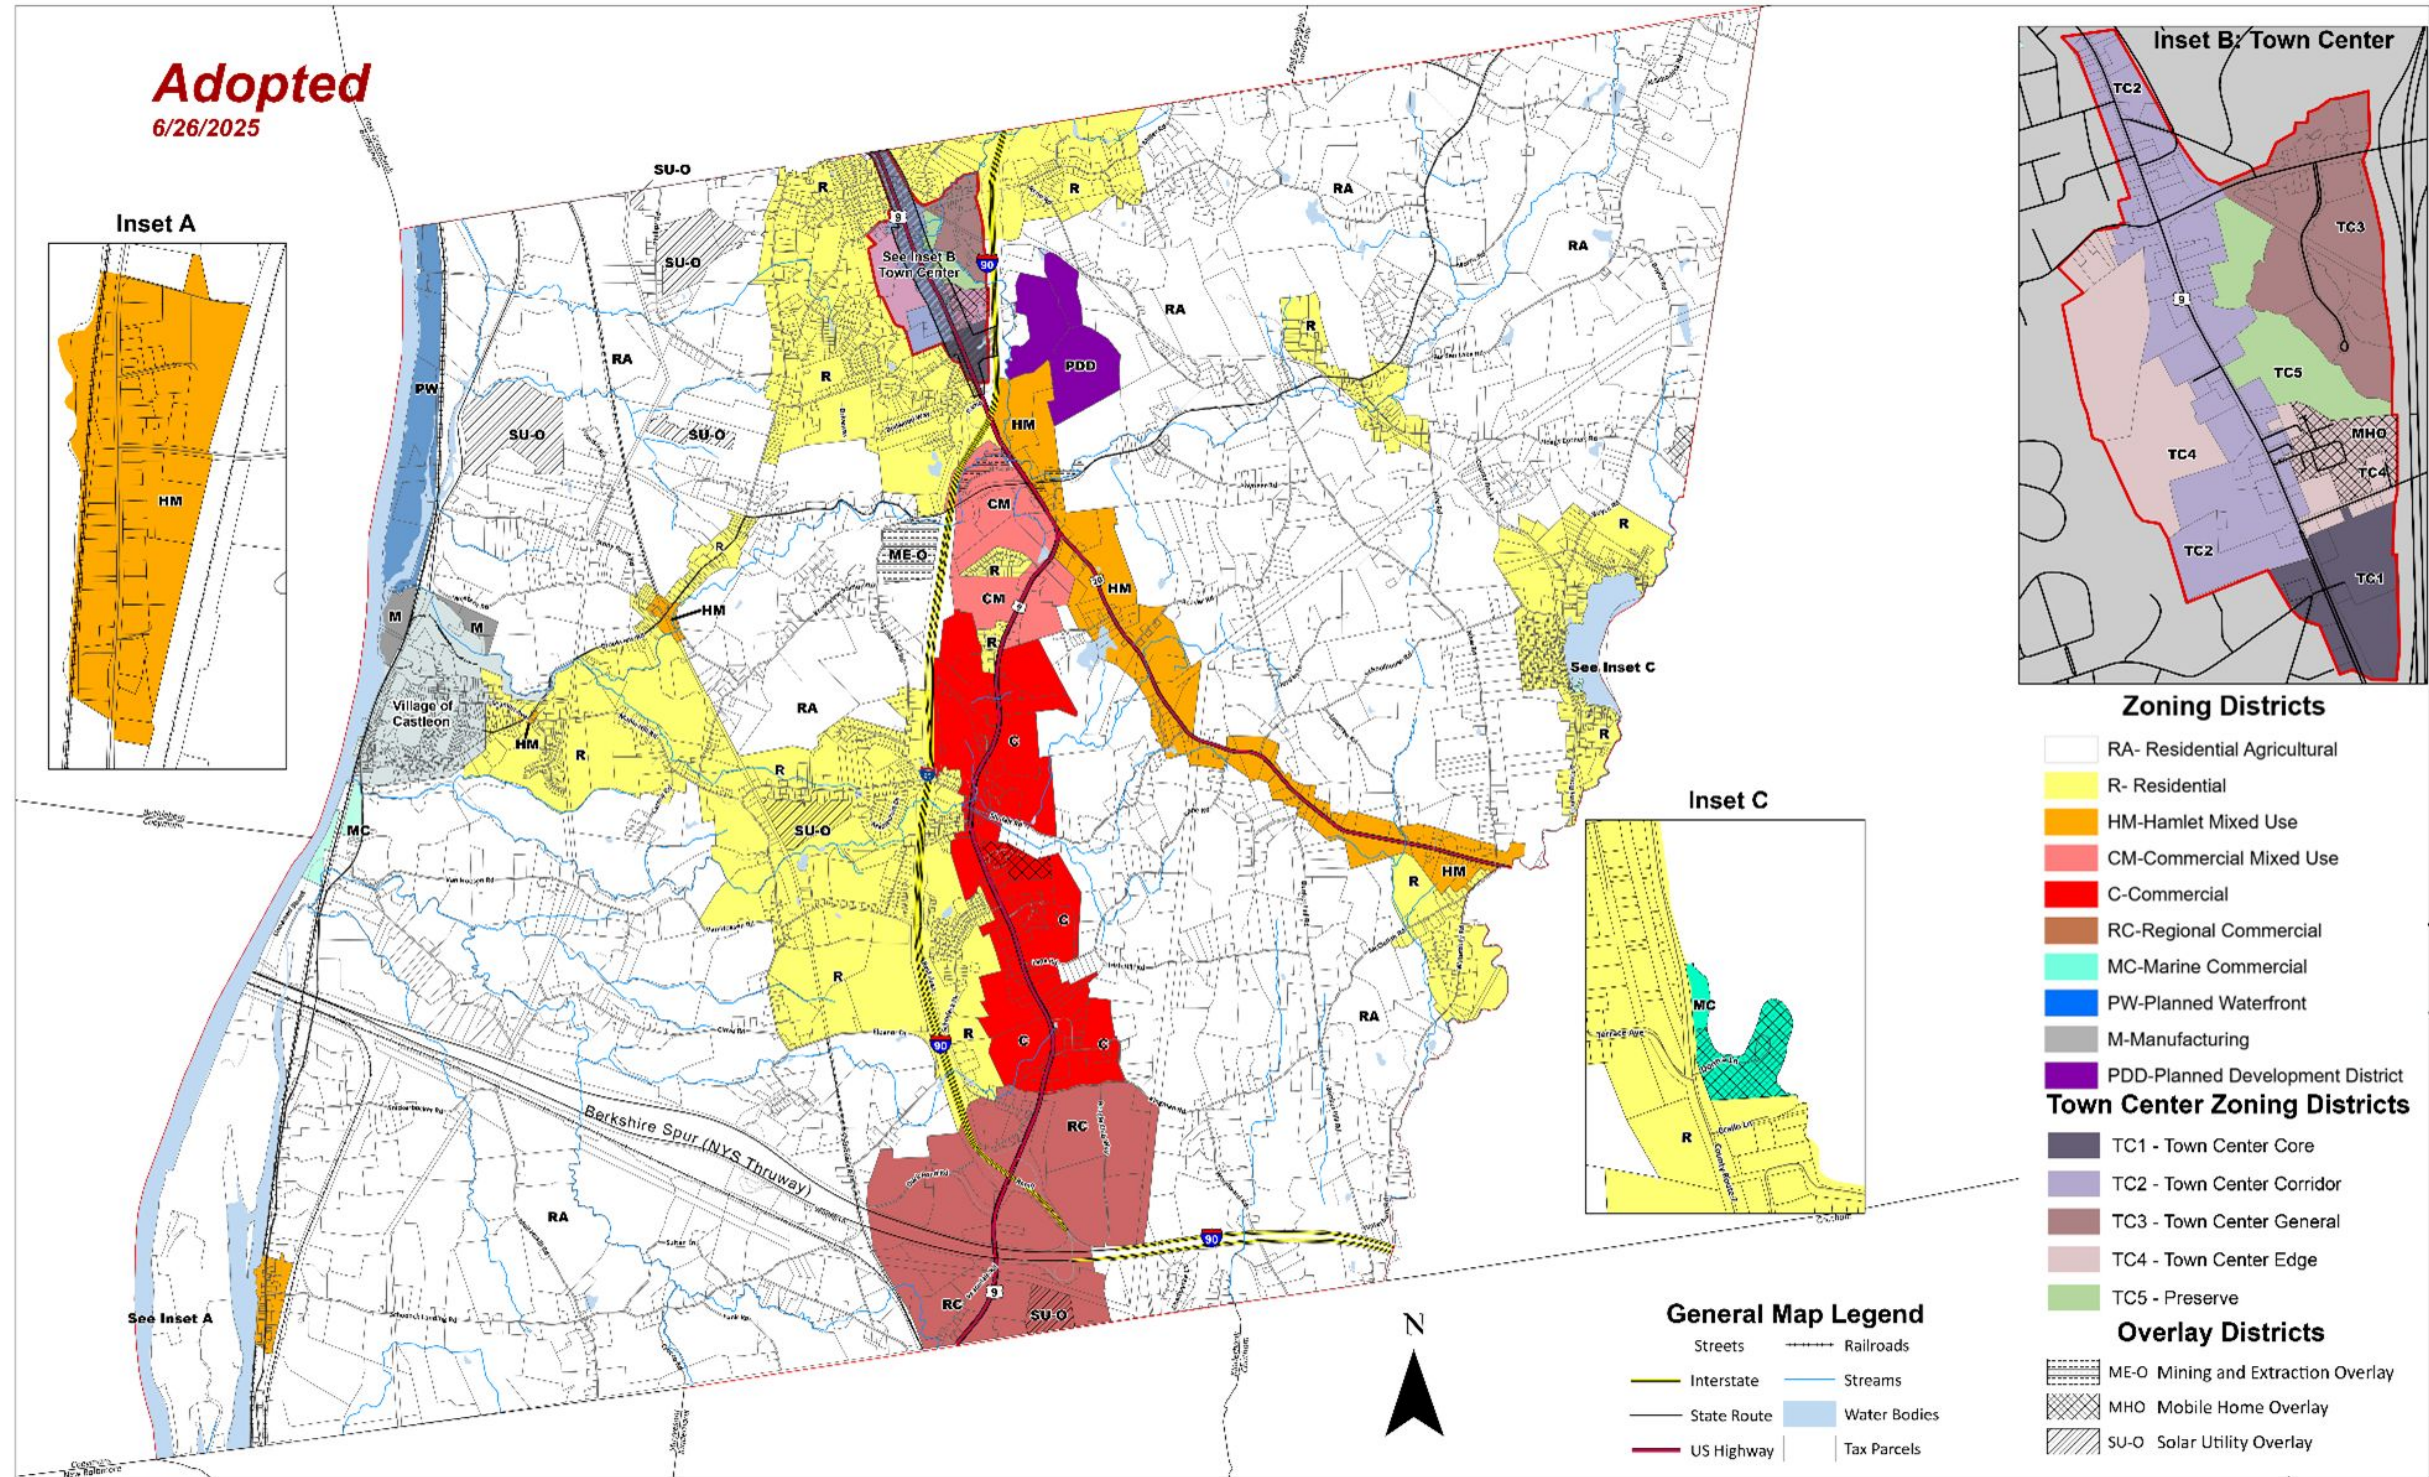

ZONING

219 Attachment 3

Laberge Group
INCORPORATING ARCHITECTURE
SHAPING PLANNING
4 Computer Drive West • Albany, New York 12205
(518) 486-7112 • www.labergegroup.com

0 1 2 Miles

Town Zoning Districts
Town of Schodack, Rensselaer County, NY