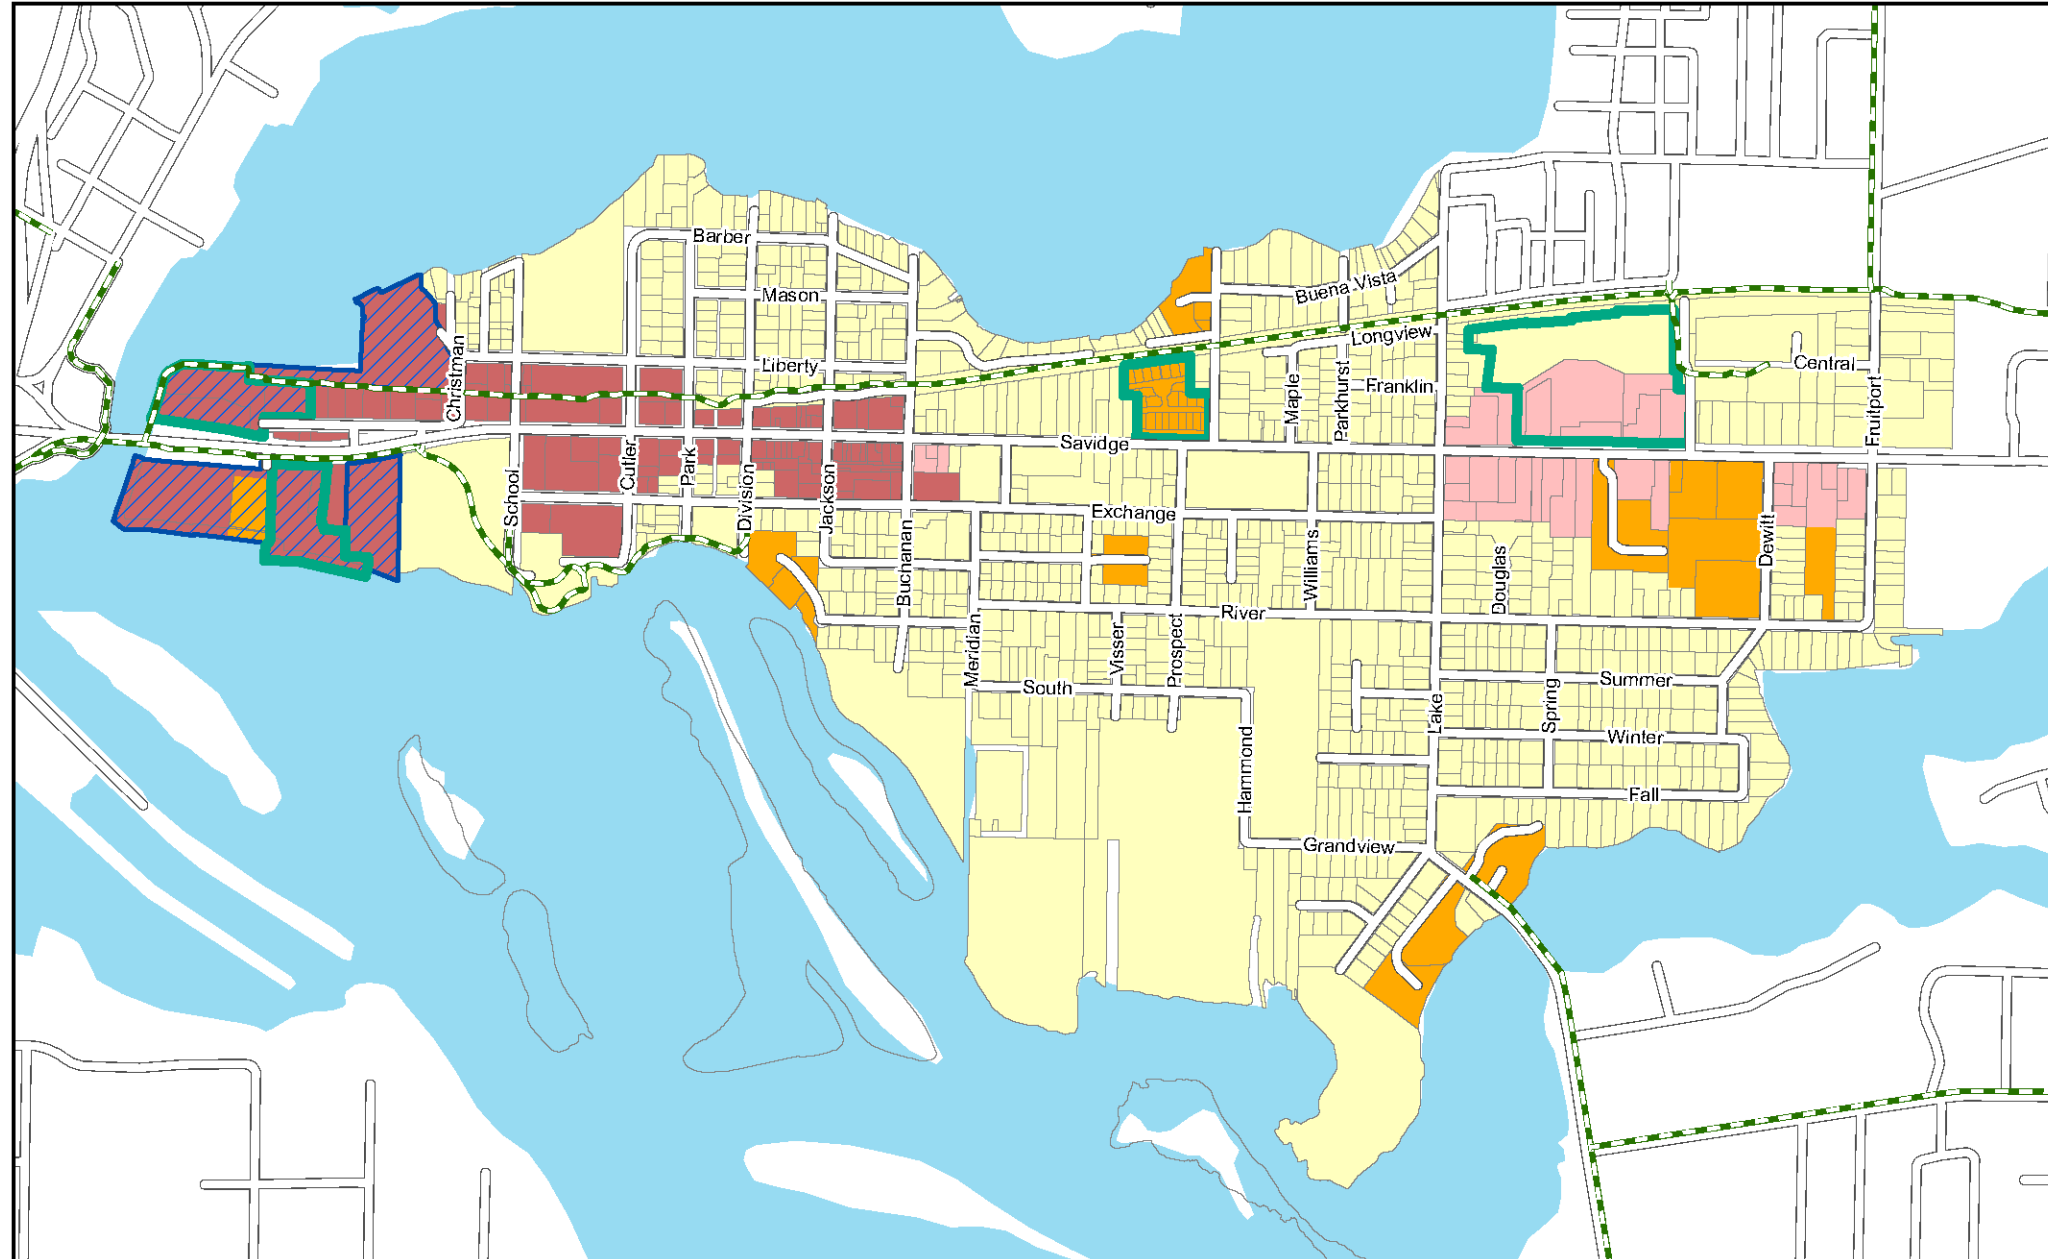

ZONING

390 Attachment 1

Village of Spring Lake

Ottawa County, Michigan

Official Zoning Map

Adopted: August 17, 2020

Legend

- Single-Family Residential
- Multi-Family Residential
- Community Commercial (C)
- Central Business District (CBD)
- Waterfront Overlay
- PUD
- Non-motorized paths