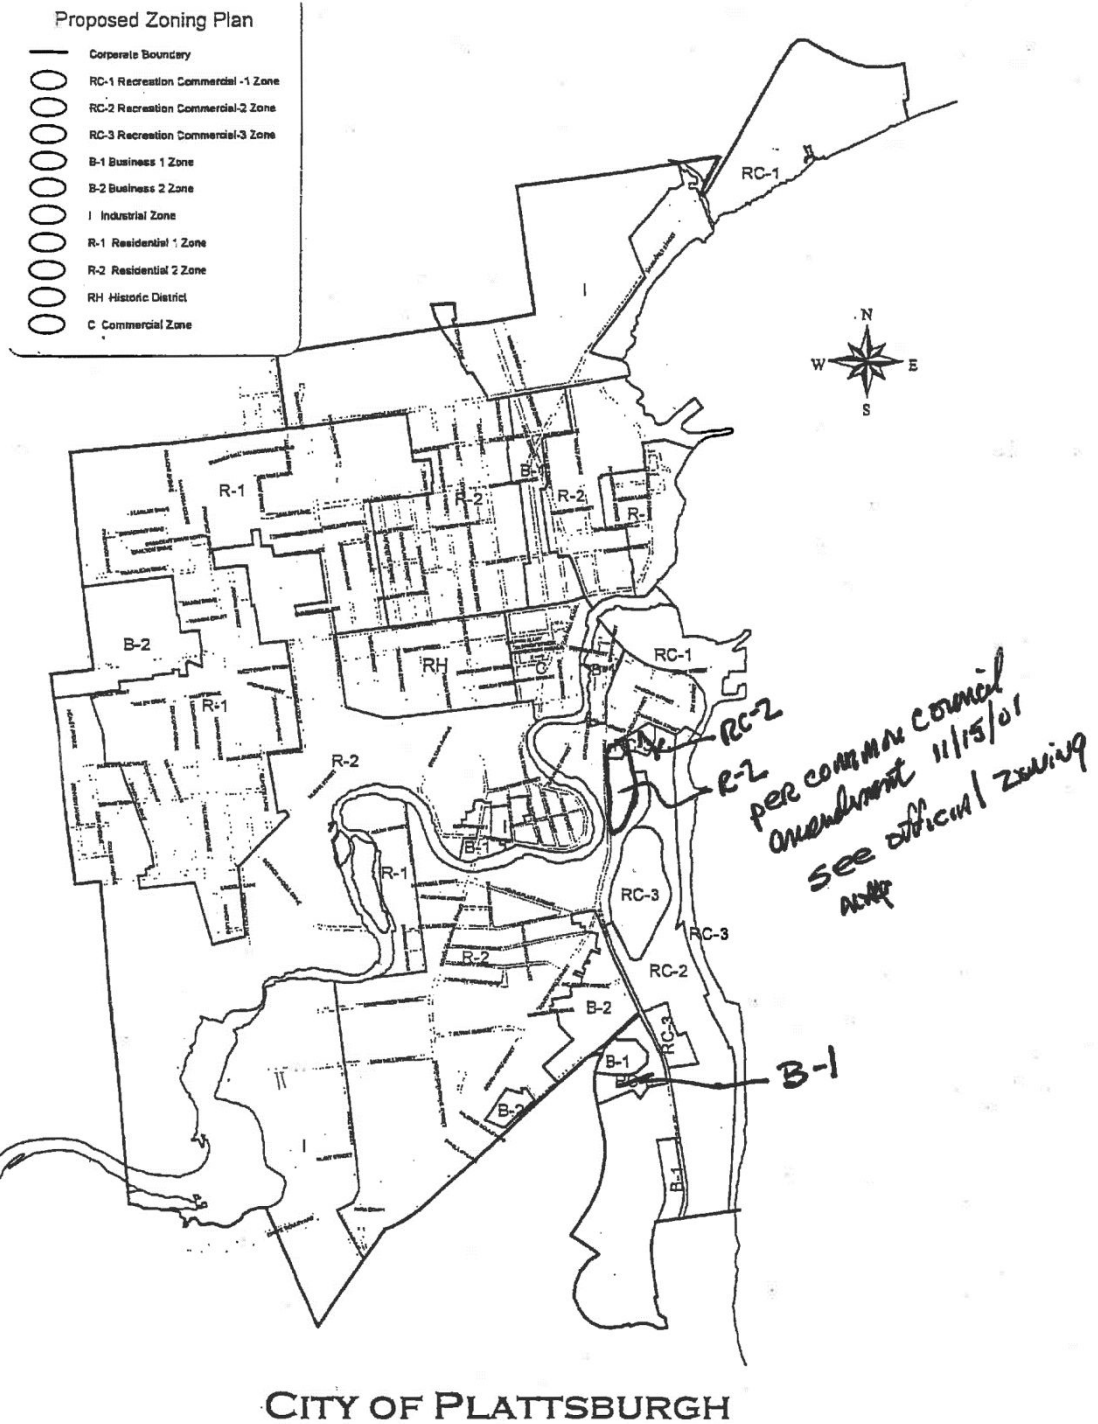

PLATTSBURGH CODE

Proposed Zoning Plan