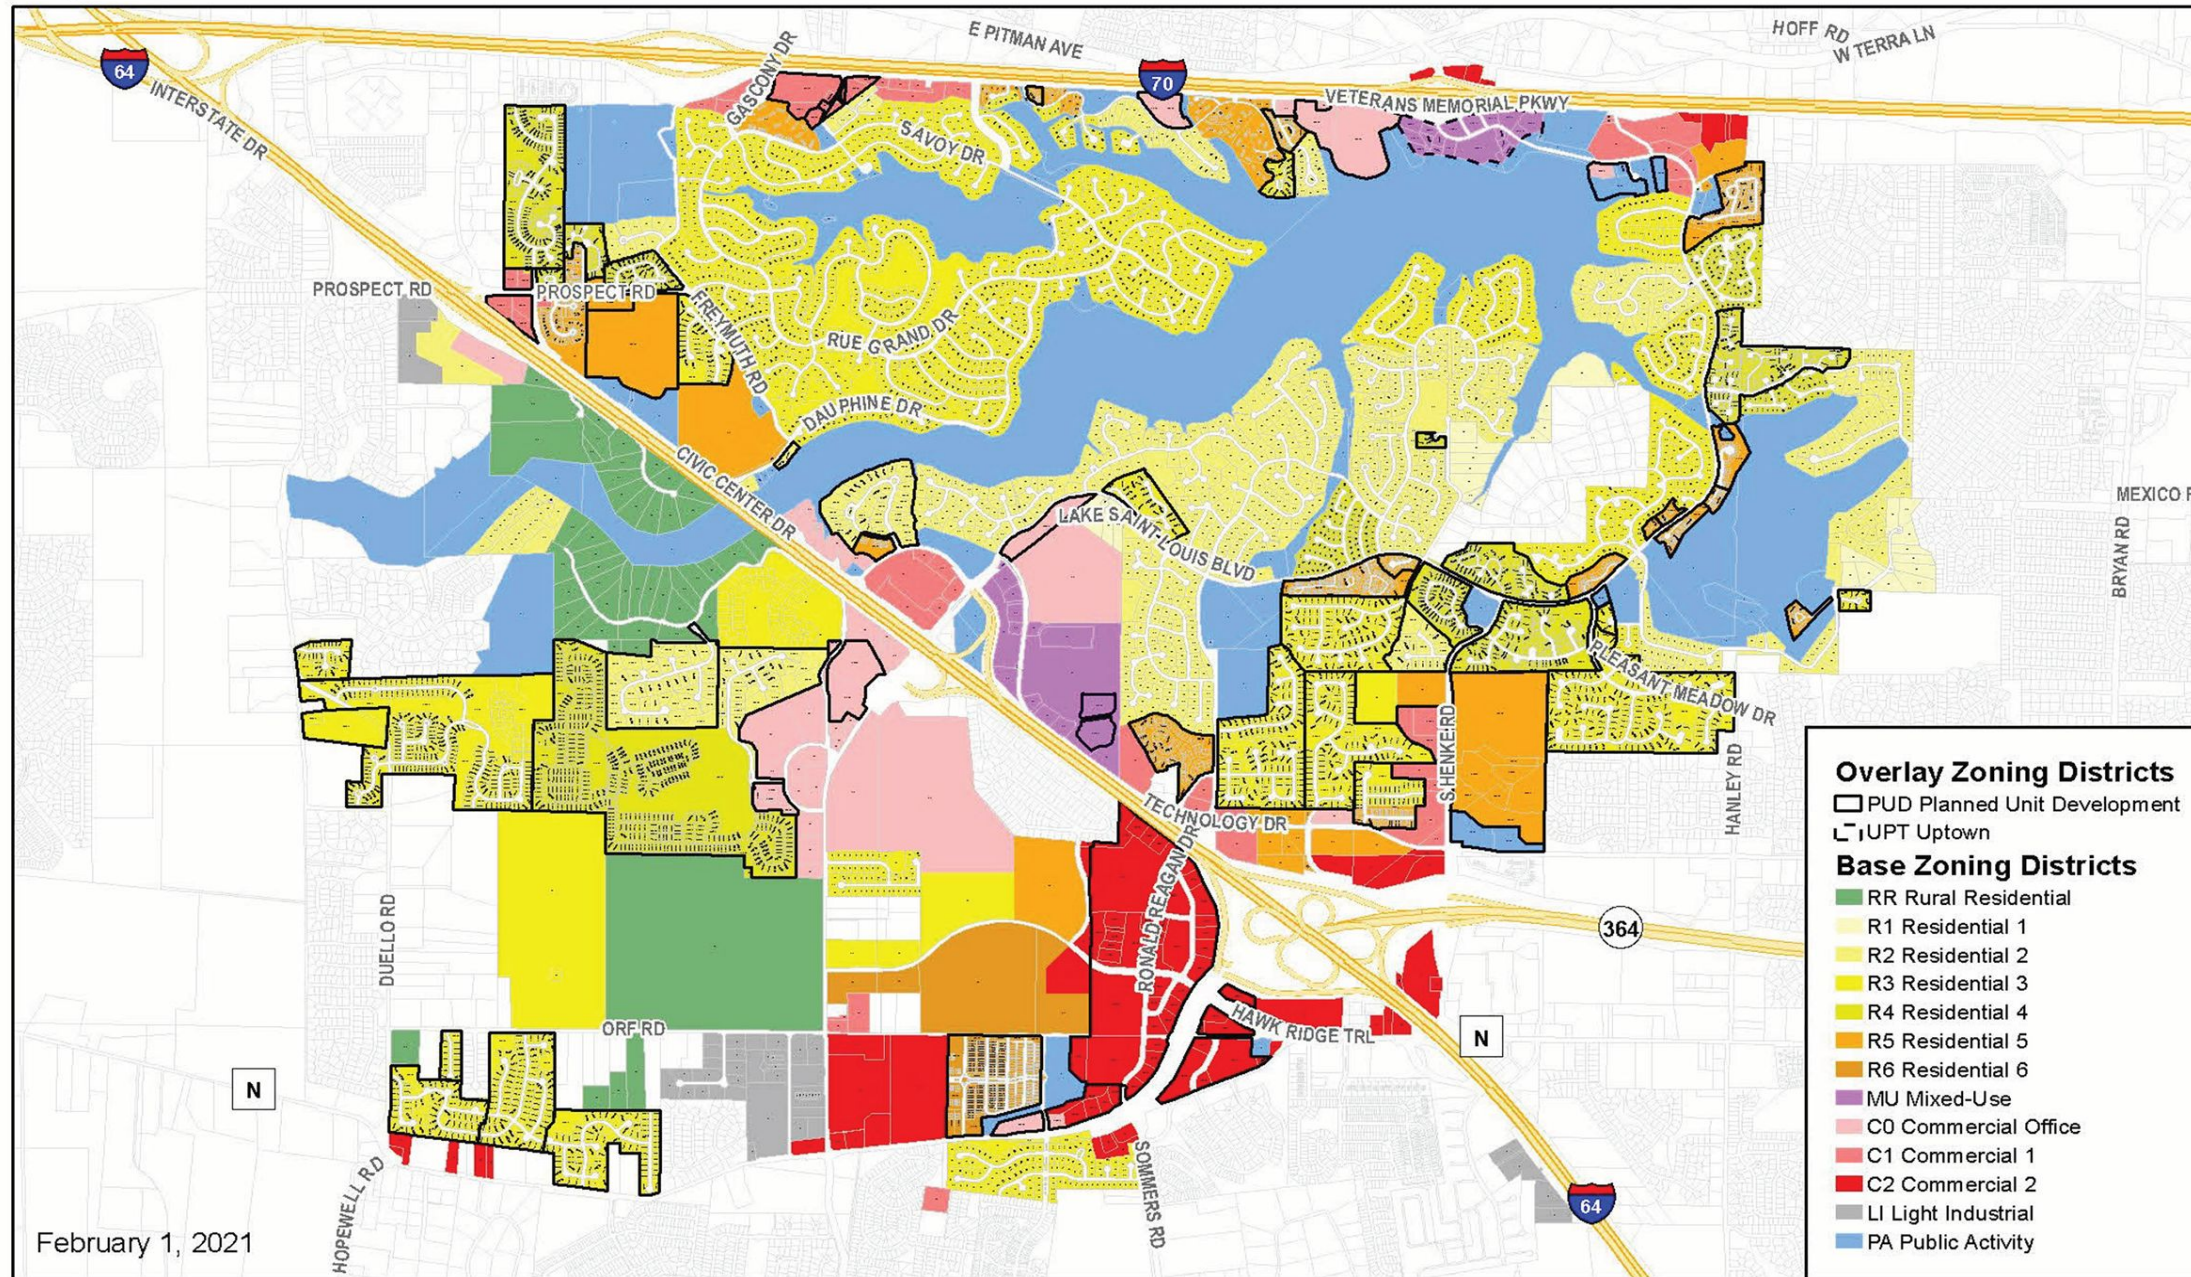

ZONING DISTRICTS

415 Attachment 1

City of Lake Saint Louis

Exhibit C

# Proposed Zoning Map

City of Lake Saint Louis

February 1, 2021

*This map is not intended for conveyances or other area calculations. Information contained herein is based on the best available sources at the time of production. The reproduction or distribution of any part of the document is prohibited without the written consent from the City of Lake Saint Louis. The City of Lake Saint Louis does not make any warranties to its representation or accuracy.*