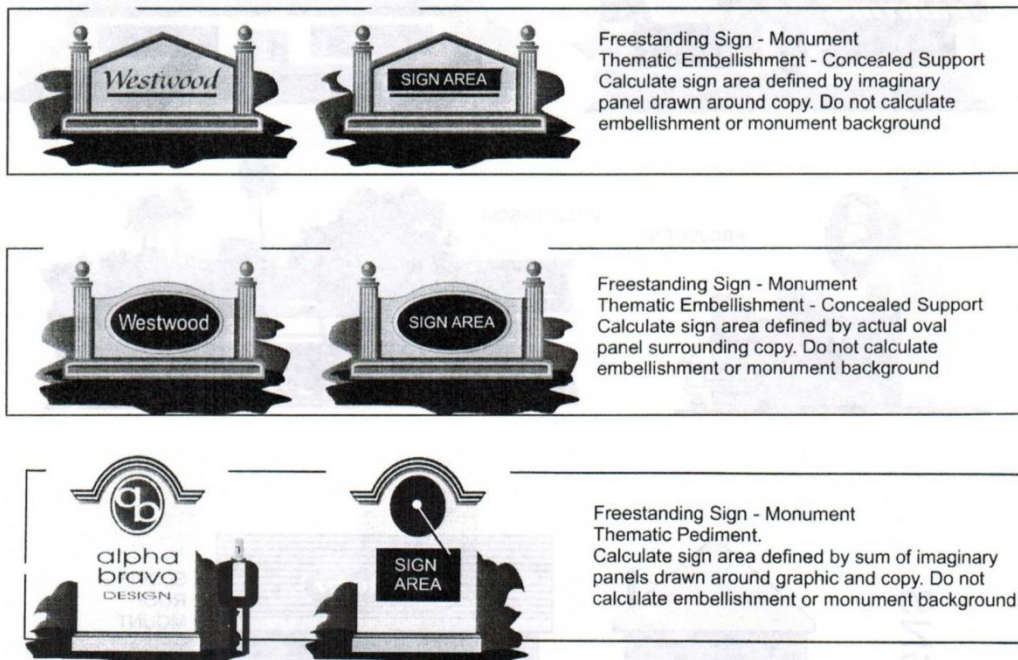

ZONING

158 Attachment 3

Town of LeRay, NY Zoning Law

Sign Diagrams: Figures 3-10

Figure 3: Freestanding Signs

Figure 4: Building Signs

LERAY CODE

Figure 5: Freestanding Pylon and Pole Signs

Figure 6: Freestanding Monument Signs

ZONING

Figure 7: Freestanding Canopy Signs

Figure 8: Wall/Fascia/Parallel Signs

LERAY CODE

Figure 9: Roof Signs

Figure 10: Fascia Signs on Roof-like Projections. These are not considered Roof Signs.