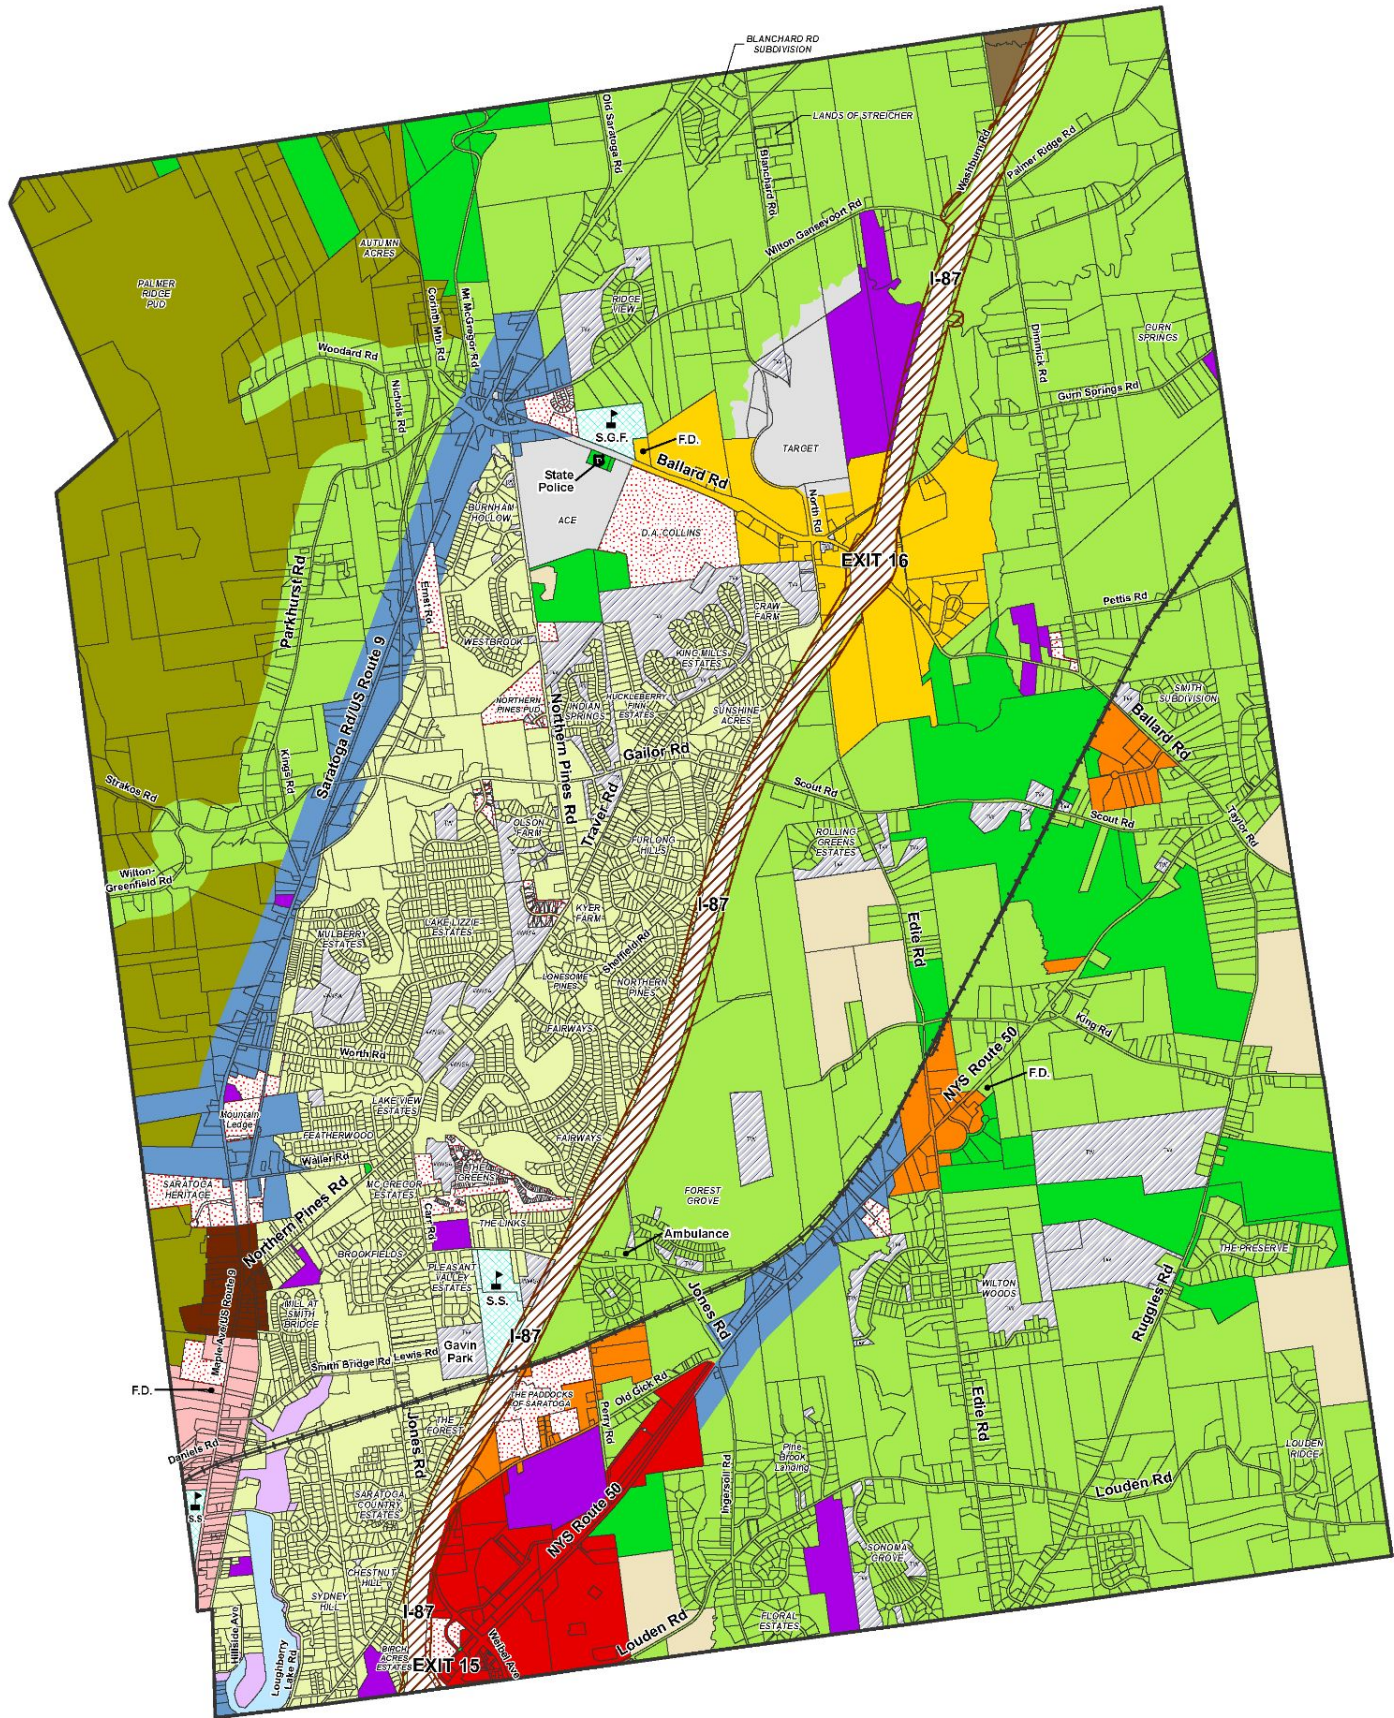

ZONING

129 Attachment 23

Town of Wilton Zoning Map

# Town of Wilton Zoning Map

**Legend**

- Lake
- NYS State Lands
- SC Saratoga County Lands
- SD School District Lands
- SS City of Saratoga Springs
- TW Town of Wilton/WWSA Lands

**Zoning Districts**

- C-1 Commercial
- C-2 Business/ Light Industrial
- C-3 Commercial/ Light Industrial
- CR-1 Commercial/ Residential
- CRT Composting/Recycling/Transfer
- H-1 Hamlet
- I-1 Industrial
- R-1 Residential
- R-2 Residential 2
- R-3 Residential 3
- RB-1 Residential Business
- RM Mobile Home Park
- NC-1 Northway Corridor Overlay District
- PUDD Planned Unit Development

Mapping produced by the Town of Wilton Planning Department. Information is deemed accurate but not guaranteed. October 2023.