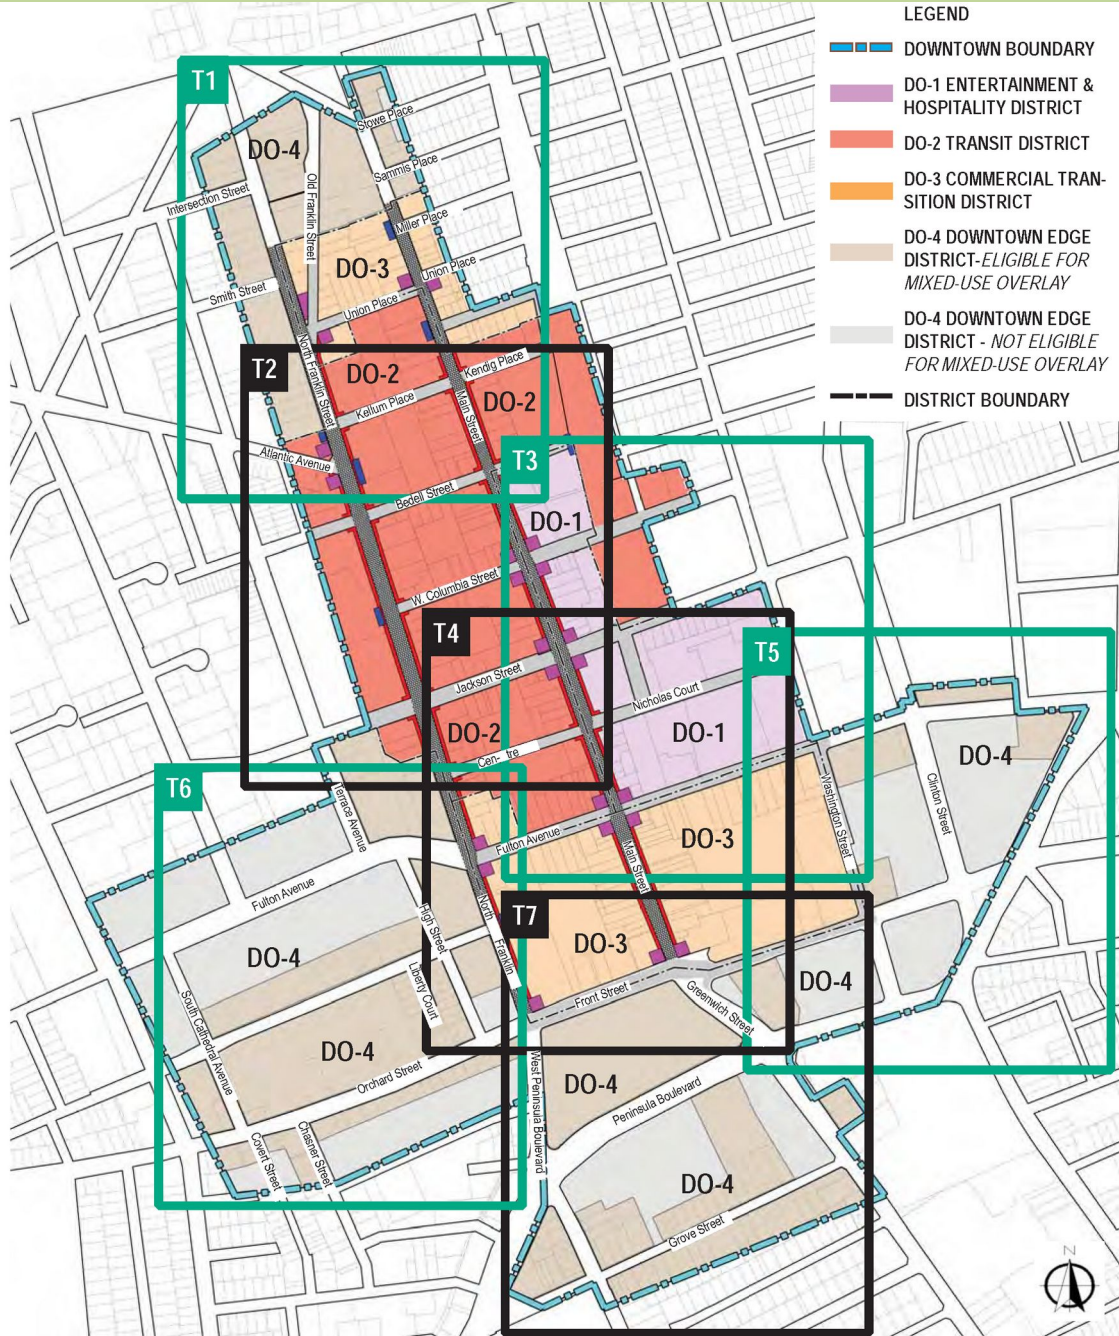

ZONING

139 Attachment 6

Village of Hempstead

Zoning Standards Maps

FIGURE 207-2 ZONING STANDARDS MAP KEY

HEMPSTEAD CODE

FIGURE 207-3 ZONING STANDARDS MAP LEGEND

ZONING

FIGURE 207-3 ZONING STANDARDS MAP TILE 1 T1

HEMPSTEAD CODE

ZONING

HEMPSTEAD CODE

ZONING

FIGURE 207-3 ZONING STANDARDS MAP TILE 5 T5

HEMPSTEAD CODE

ZONING

FIGURE 207-3 ZONING STANDARDS MAP TILE 7 T7