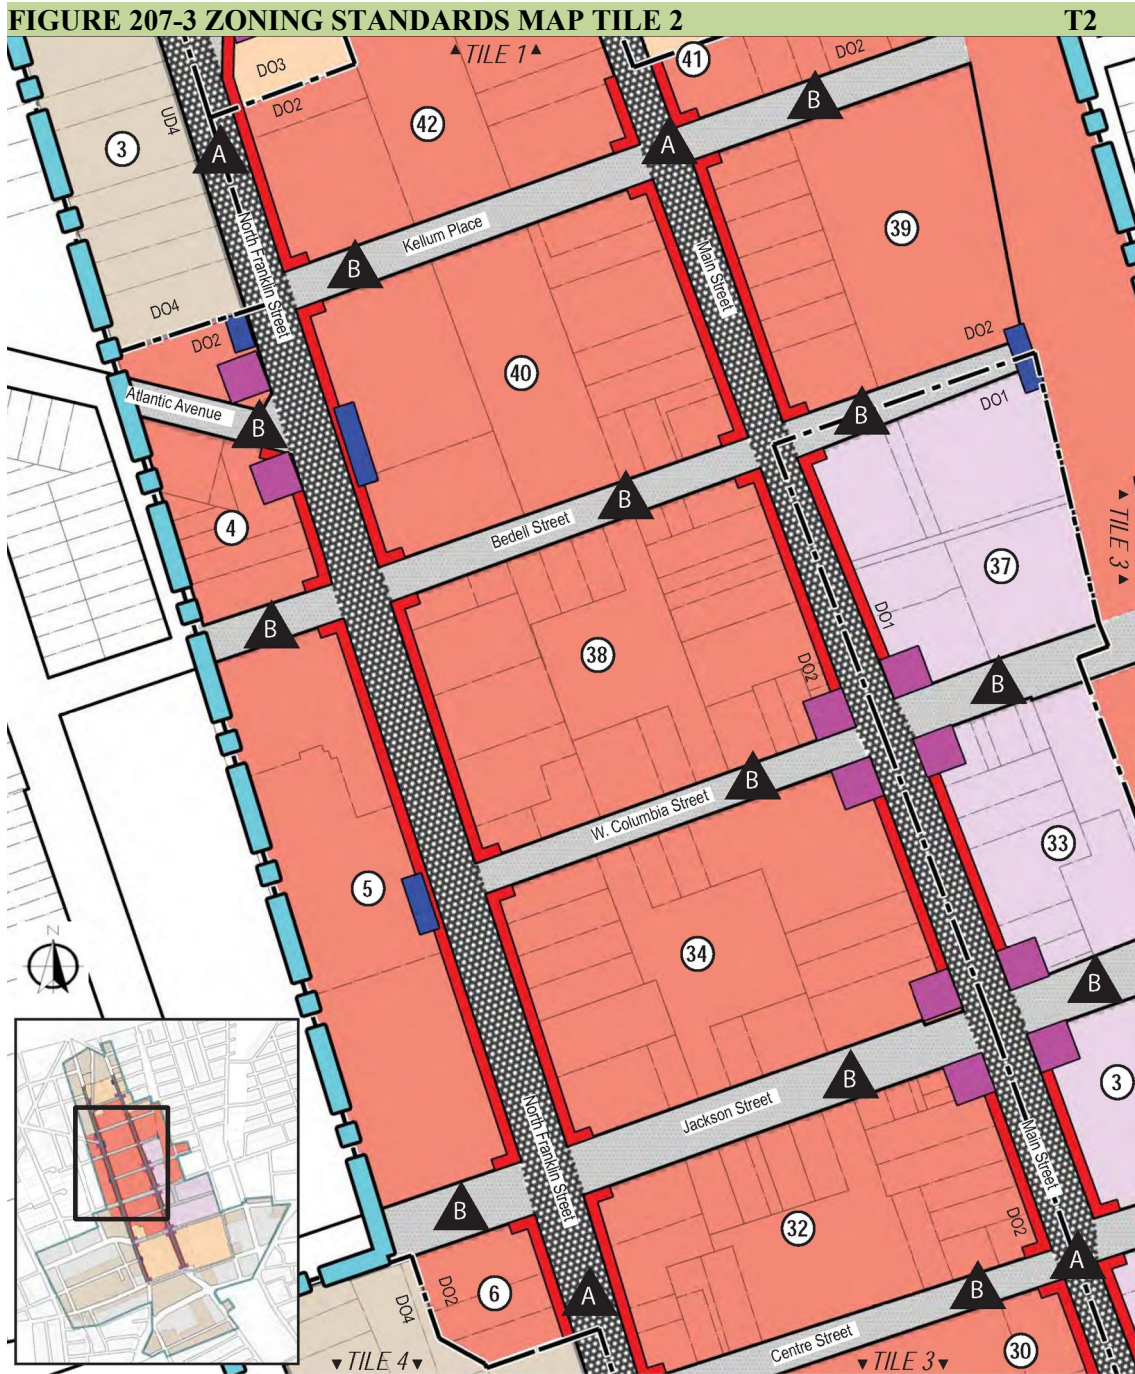

ZONING

139 Attachment 6

Village of Hempstead

Zoning Standards Maps

FIGURE 207-2 ZONING STANDARDS MAP KEY

HEMPSTEAD CODE

FIGURE 207-3 ZONING STANDARDS MAP LEGEND

ZONING

FIGURE 207-3 ZONING STANDARDS MAP TILE 1 T1

HEMPSTEAD CODE

ZONING

HEMPSTEAD CODE

ZONING

FIGURE 207-3 ZONING STANDARDS MAP TILE 5 T5

HEMPSTEAD CODE

ZONING

FIGURE 207-3 ZONING STANDARDS MAP TILE 7 T7