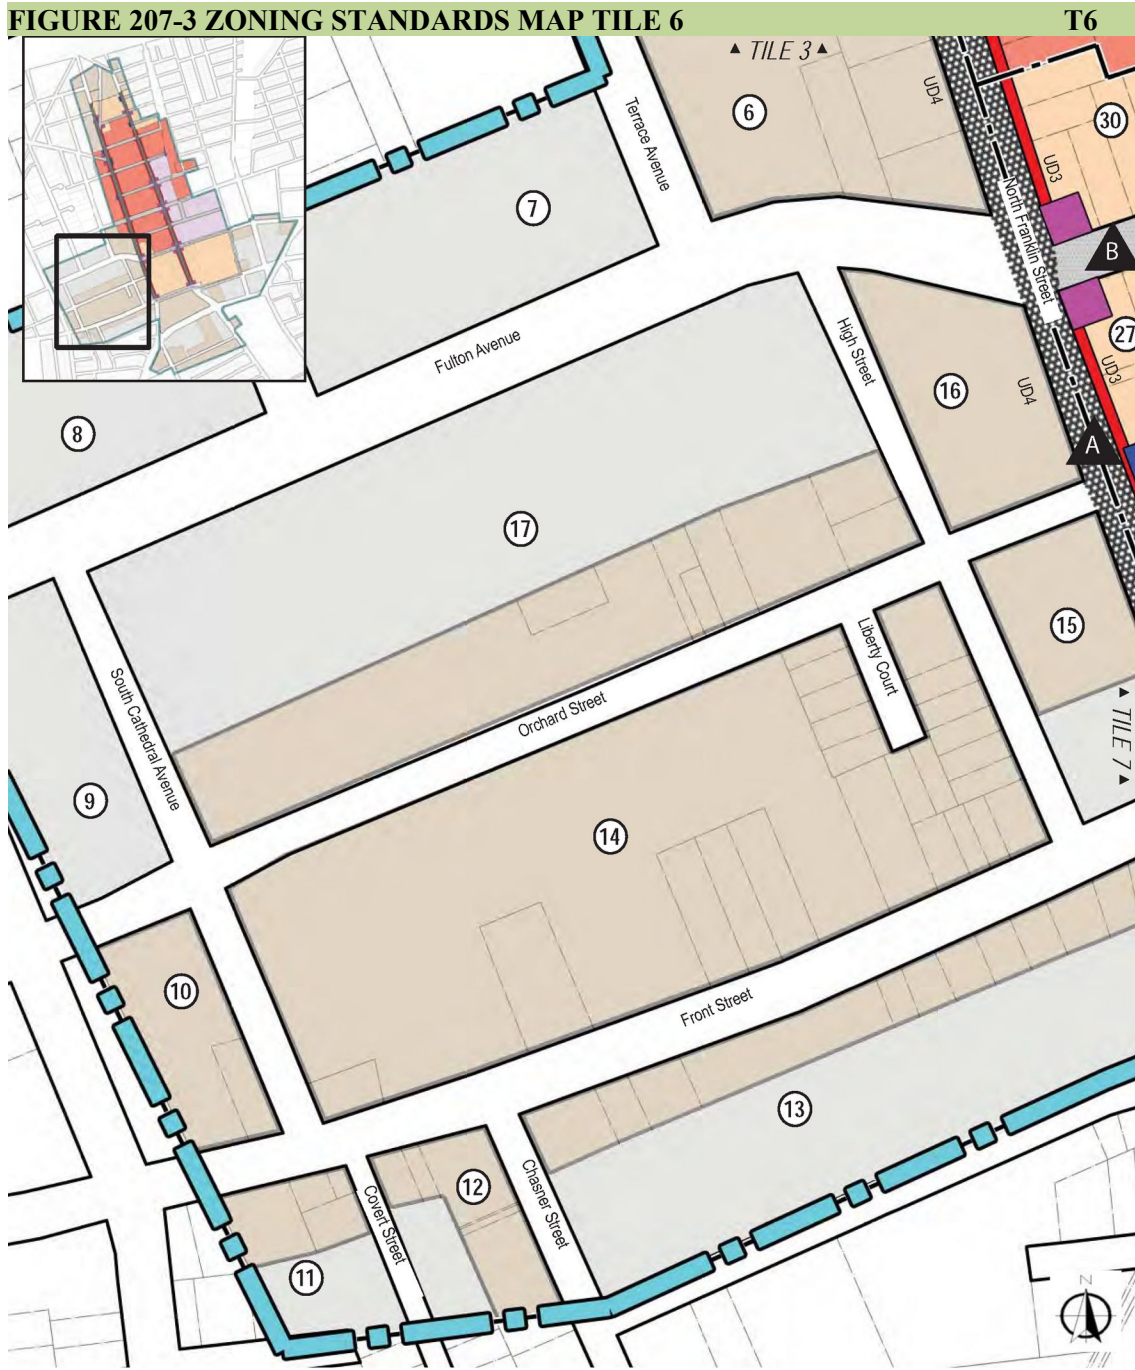

ZONING

139 Attachment 6

Village of Hempstead

Zoning Standards Maps

FIGURE 207-2 ZONING STANDARDS MAP KEY

HEMPSTEAD CODE

FIGURE 207-3 ZONING STANDARDS MAP LEGEND

ZONING

FIGURE 207-3 ZONING STANDARDS MAP TILE 1 T1

HEMPSTEAD CODE

ZONING

HEMPSTEAD CODE

ZONING

FIGURE 207-3 ZONING STANDARDS MAP TILE 5 T5

HEMPSTEAD CODE

ZONING

FIGURE 207-3 ZONING STANDARDS MAP TILE 7 T7