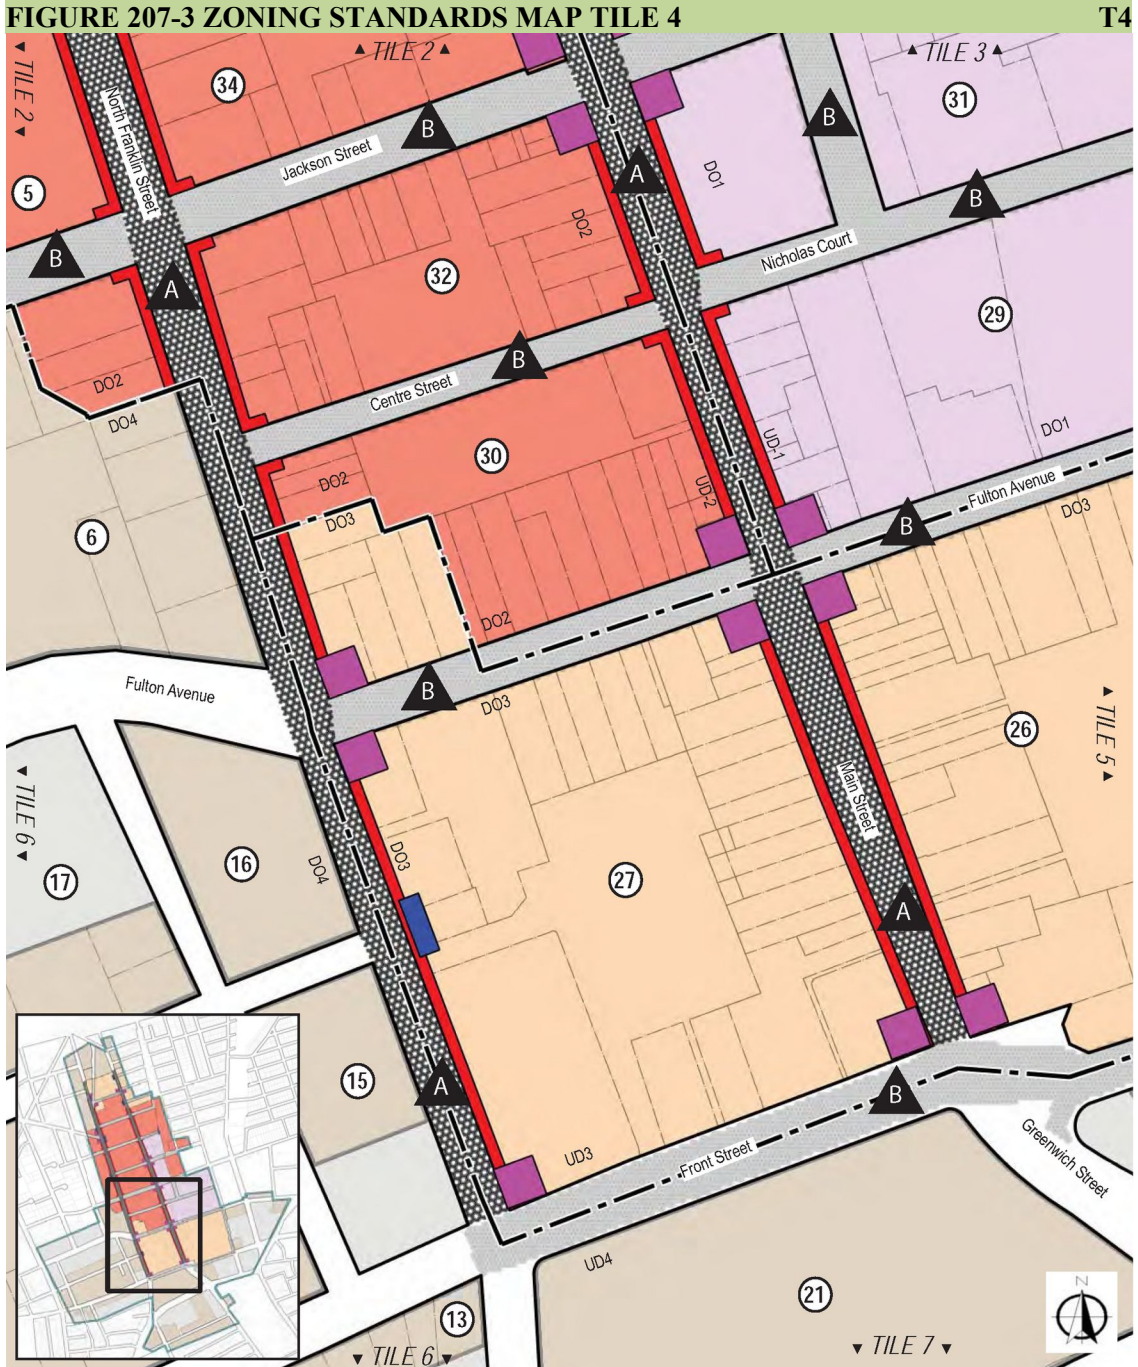

ZONING

139 Attachment 6

Village of Hempstead

Zoning Standards Maps

FIGURE 207-2 ZONING STANDARDS MAP KEY

HEMPSTEAD CODE

FIGURE 207-3 ZONING STANDARDS MAP LEGEND

ZONING

FIGURE 207-3 ZONING STANDARDS MAP TILE 1 T1

HEMPSTEAD CODE

ZONING

HEMPSTEAD CODE

ZONING

FIGURE 207-3 ZONING STANDARDS MAP TILE 5 T5

HEMPSTEAD CODE

ZONING

FIGURE 207-3 ZONING STANDARDS MAP TILE 7 T7