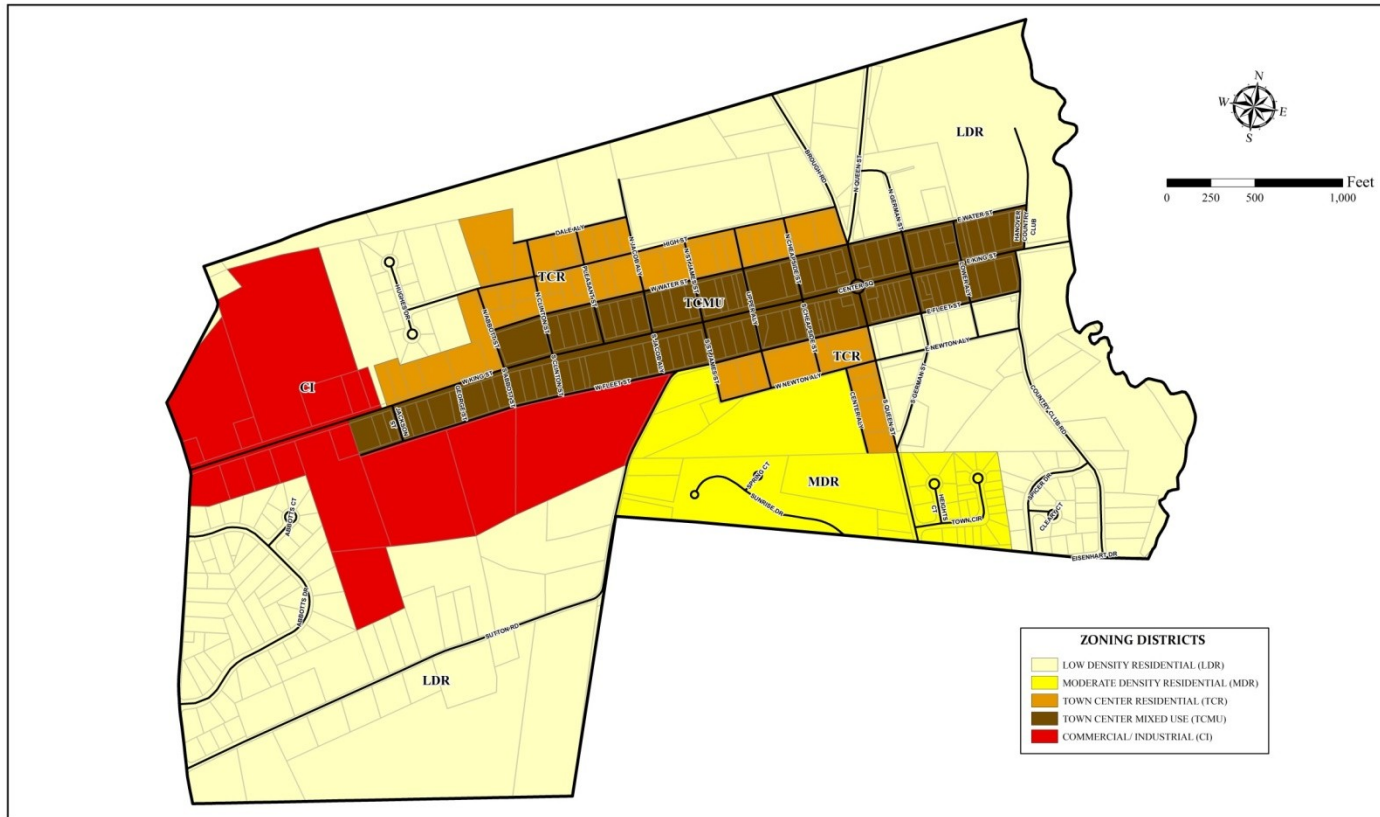

ZONING

204 Attachment 4

Borough of Abbottstown

Appendix D: Abbottstown Borough Zoning Map

ABBOTTSTOWN BOROUGH ZONING MAP

Adopted: January 15, 2015