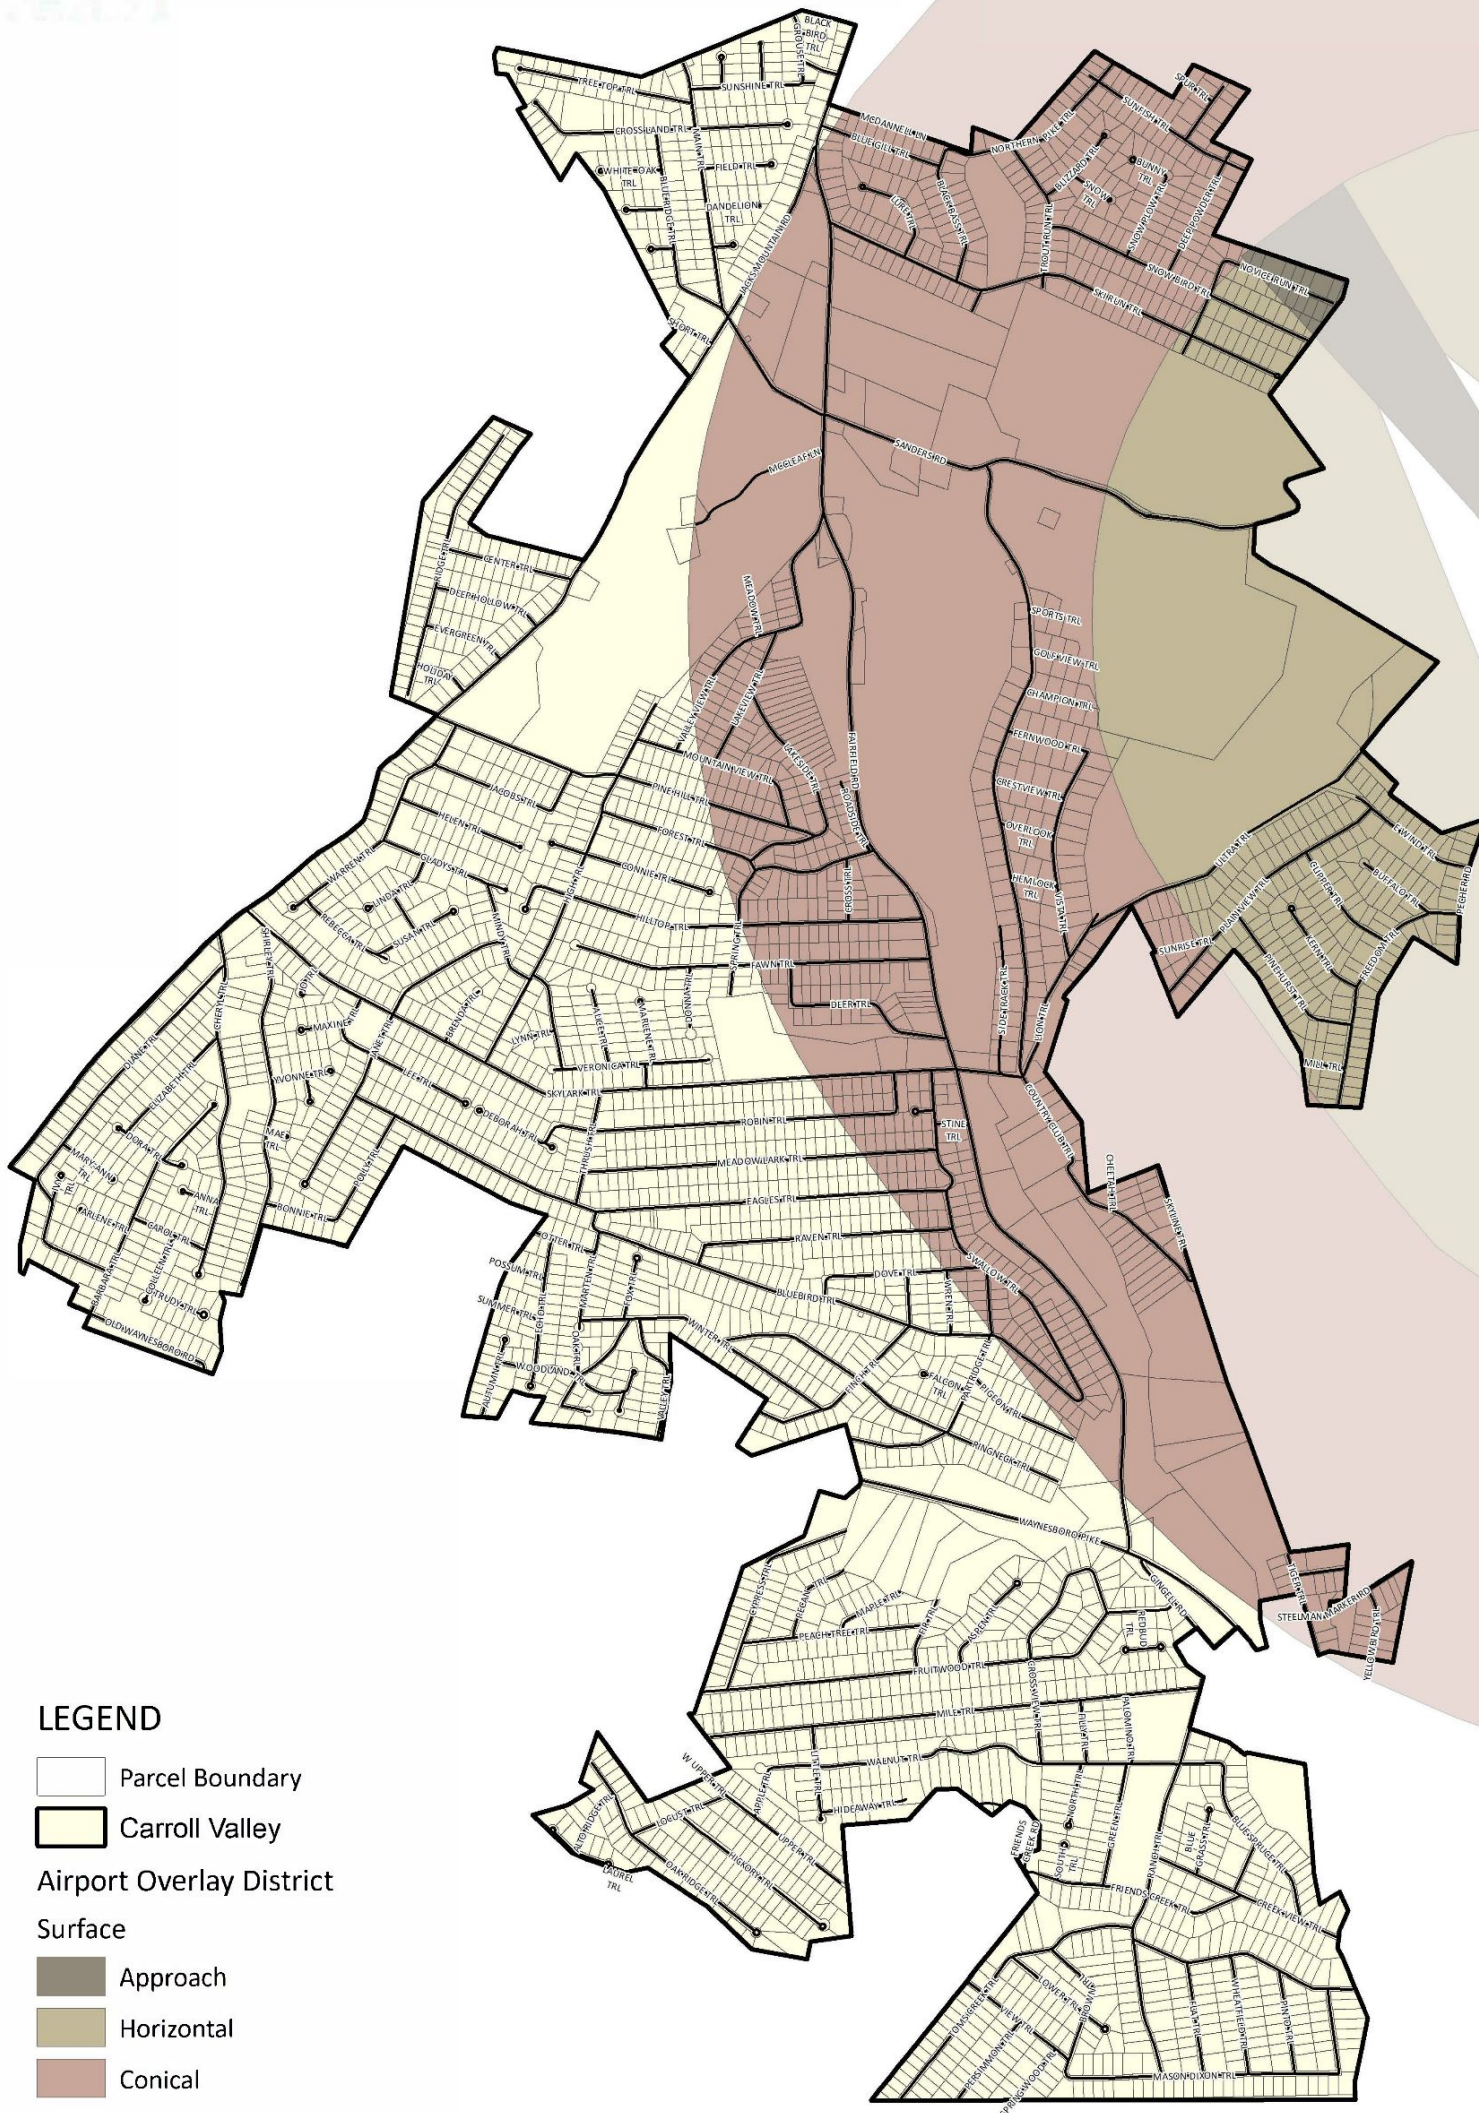

ZONING

27 Attachment 5

Appendix E

CARROLL VALLEY BOROUGH

Adams County, Pennsylvania

PRATT

LEGEND

Parcel Boundary

Carroll Valley

Airport Overlay District

Surface

Approach

Horizontal

Conical

ACOPD - GIS Division | August 15, 2018 S.W.
Data Source: ACOPD, AC Tax Services, FEMA

Zoning Map

Airport Overlay