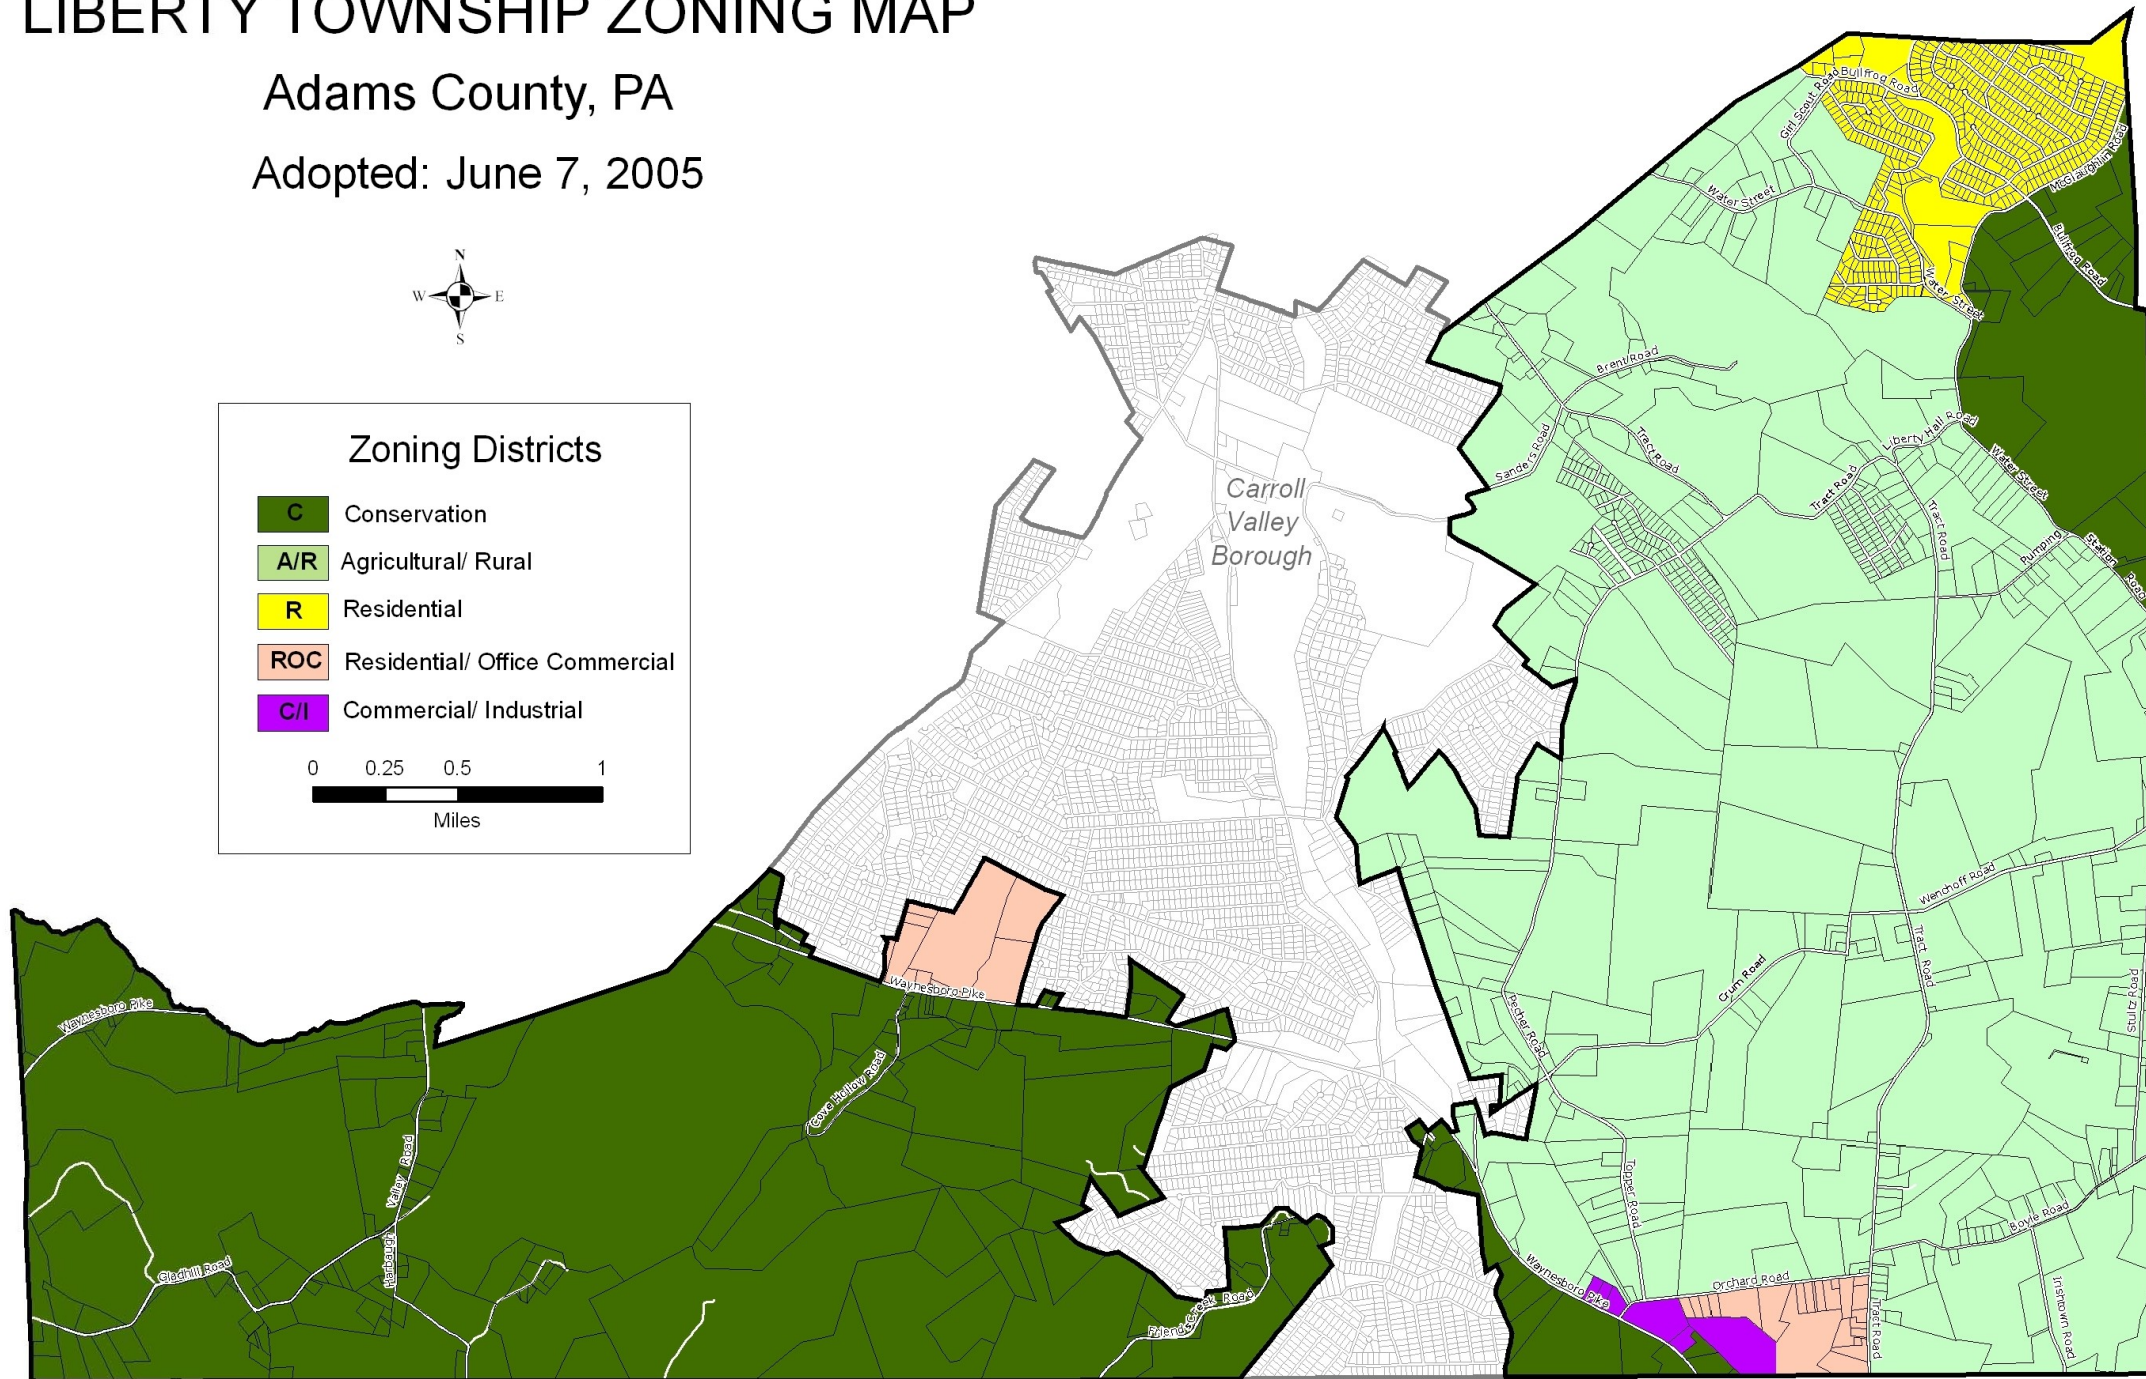

# LIBERTY TOWNSHIP ZONING MAP

Adams County, PA

Adopted: June 7, 2005

## Zoning Districts

- C Conservation
- A/R Agricultural/ Rural
- R Residential
- ROC Residential/ Office Commercial
- C/I Commercial/ Industrial

Prepared By: Adams County Office of Planning and Development, February 2005