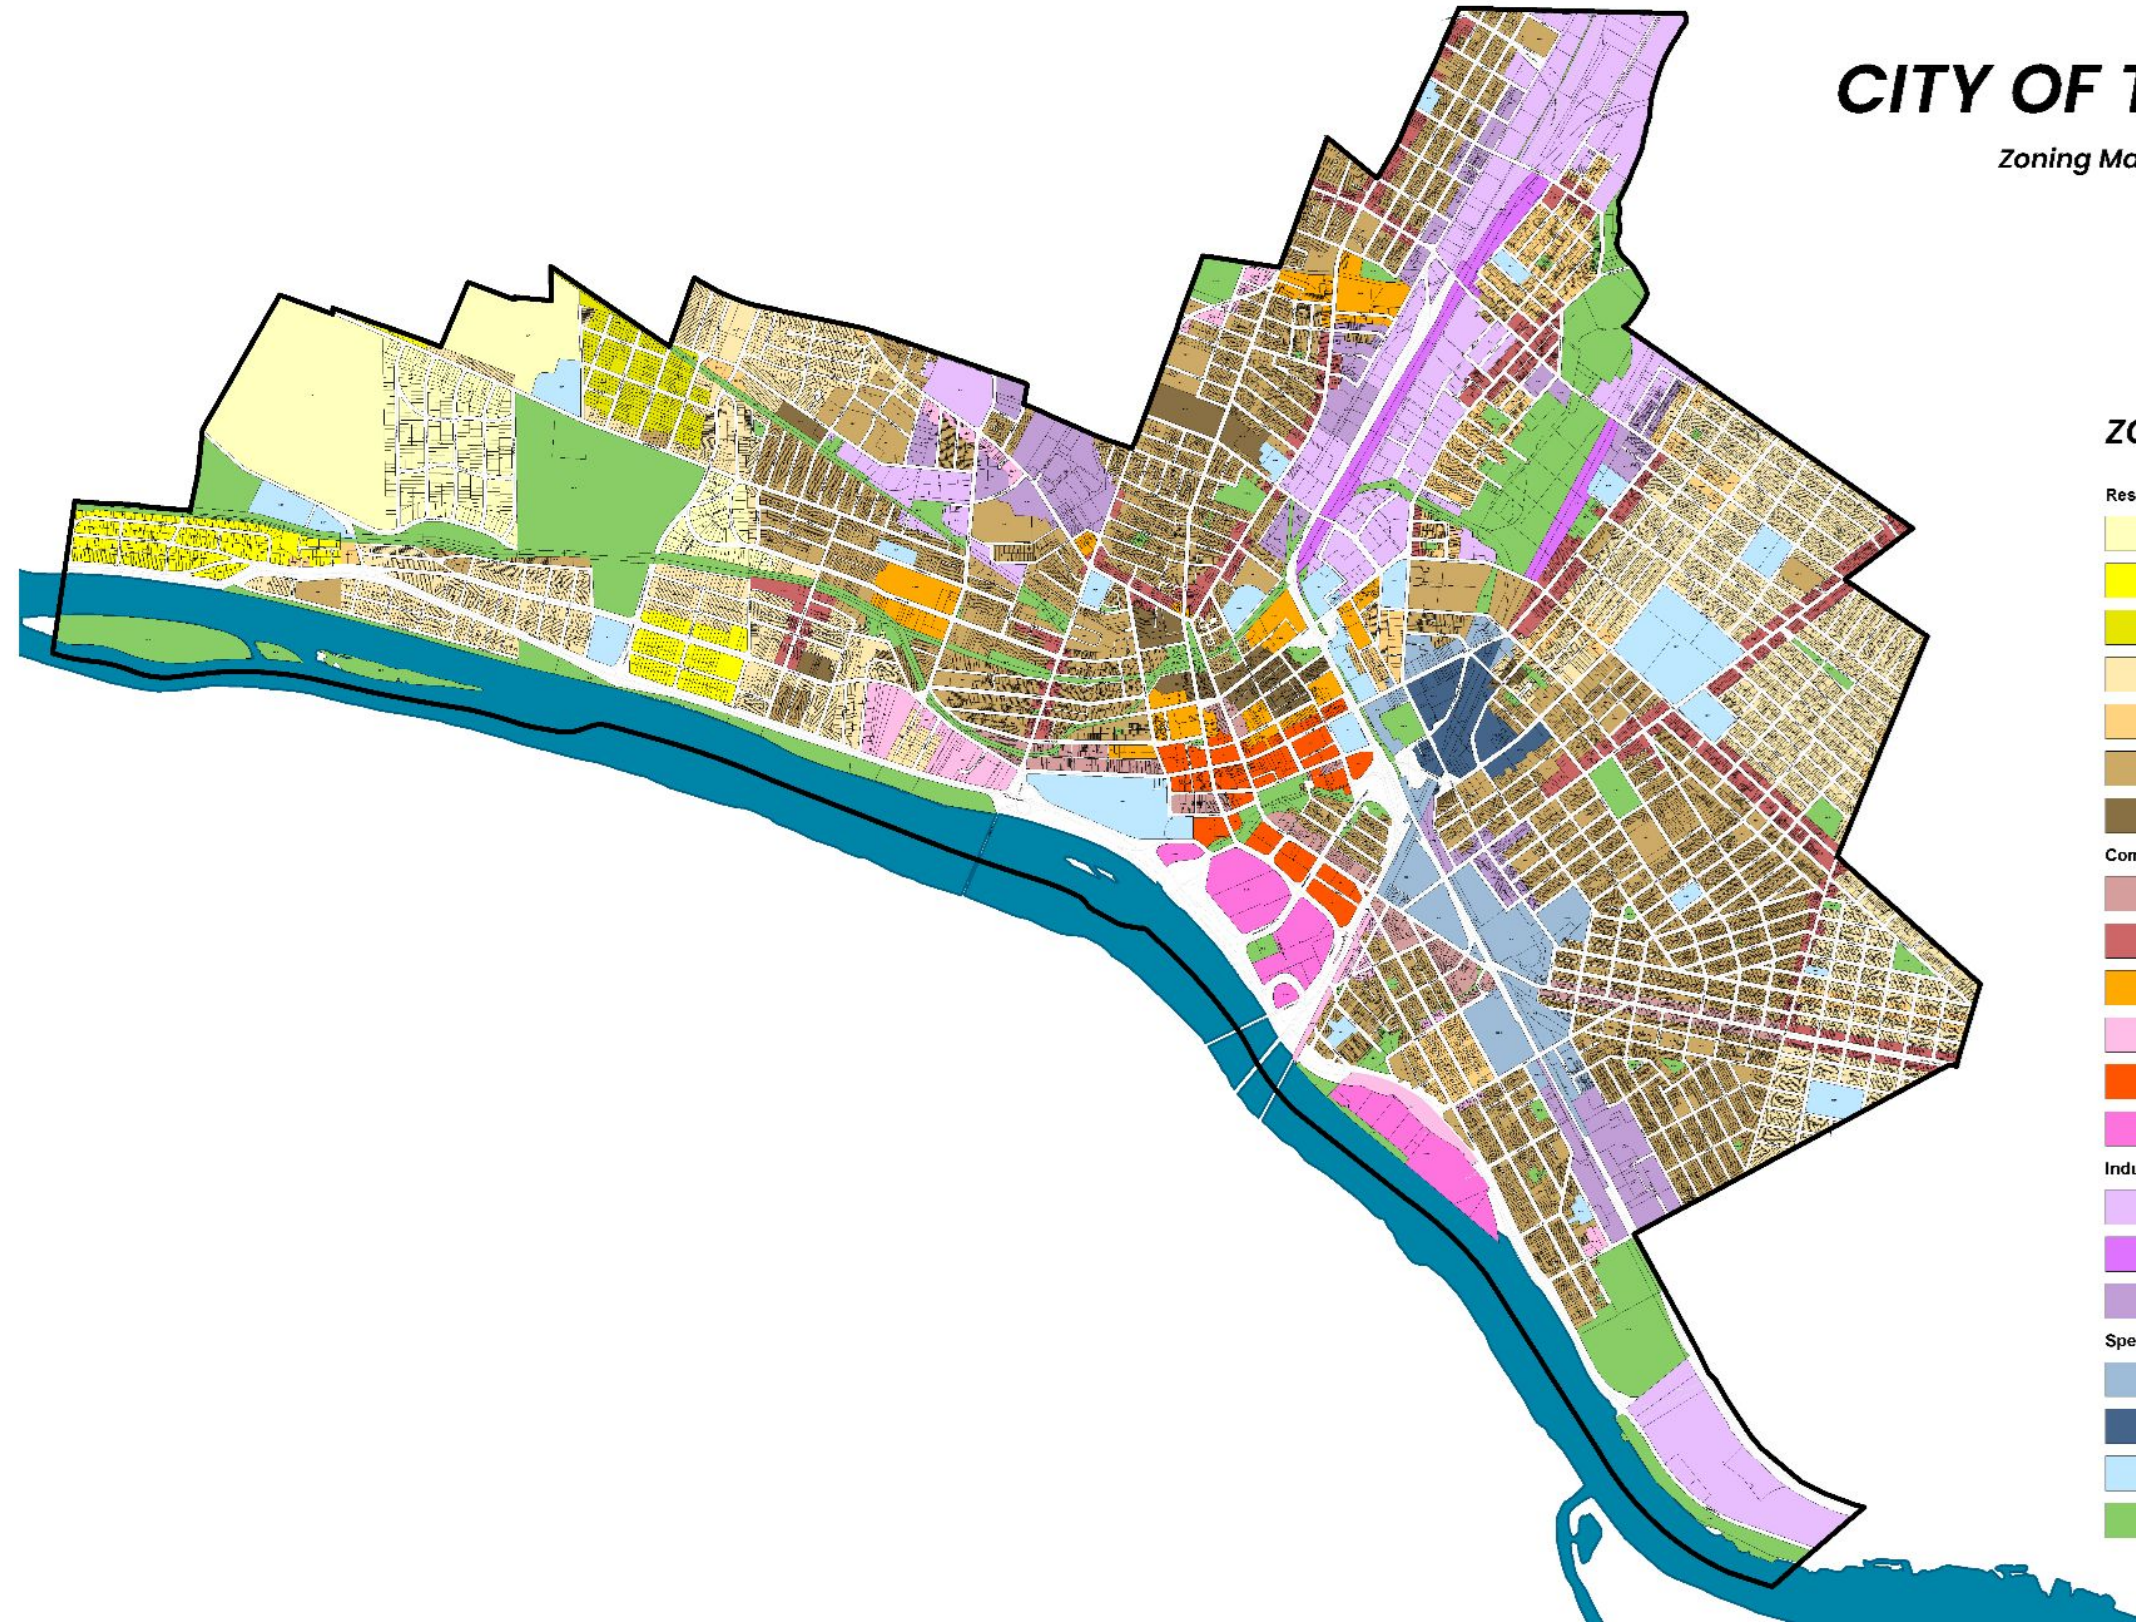

CITY OF TRENTON

Zoning Map | December 2023

ZONING DISTRICTS

Residential Districts

- RL-1
- RL-2
- RL-3
- RM-1
- RM-2
- RH-1
- RH-2

Commercial and Mixed-Use Districts

- C-MS
- C-CC
- C-MX
- MU-T
- DT
- R-MX

Industrial Districts

- I-L
- I-G
- I-MU

Special Districts

- TOD-1
- TOD-2
- INST
- OS-R