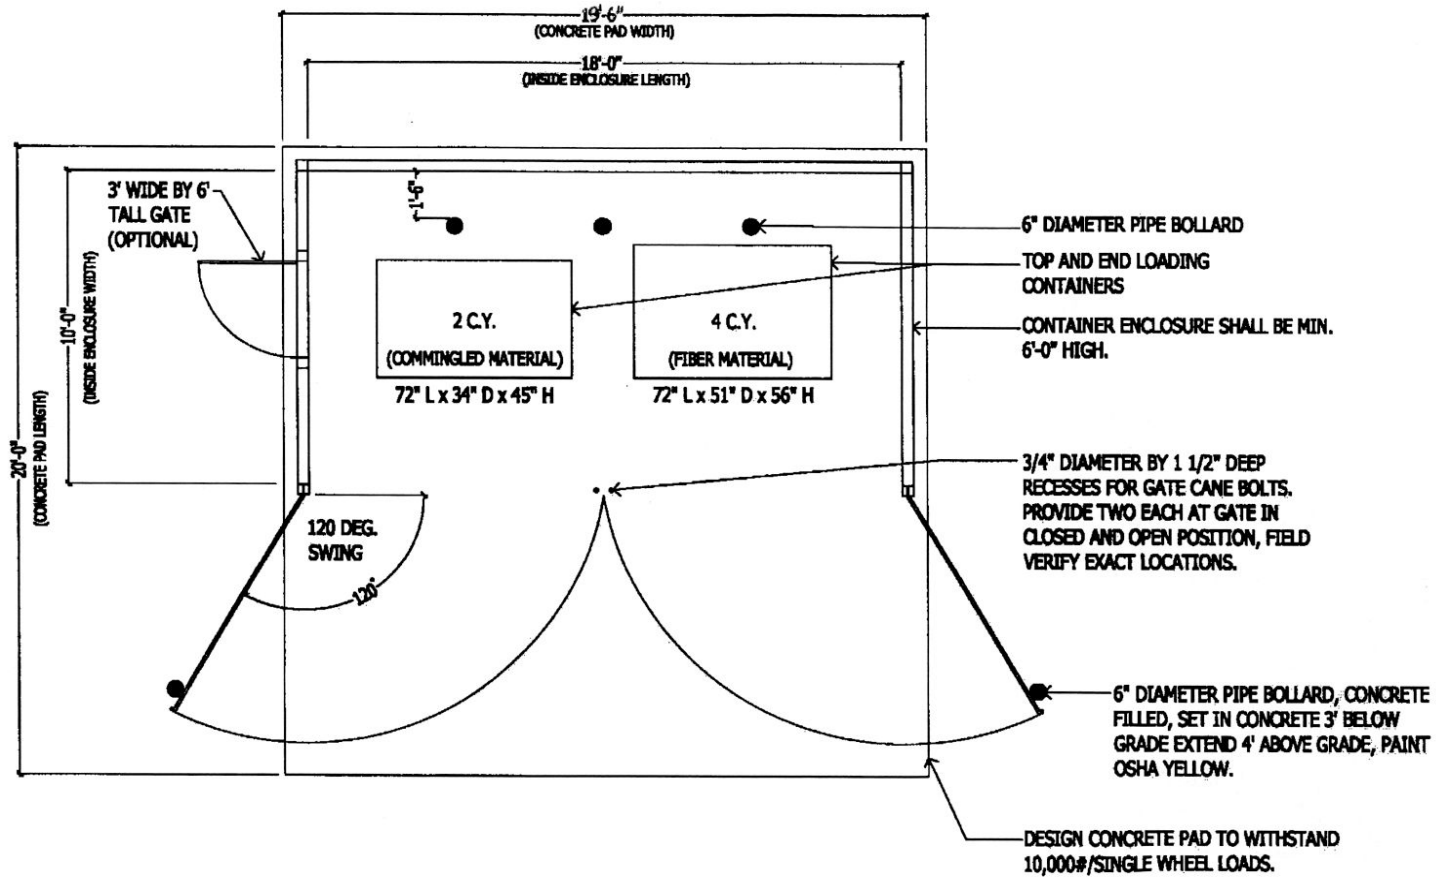

ZONING

160 Attachment 22

Township of Evesham  
Common Area Recycling Storage Location (Dual Stream) Detail  
[Added 8-20-2013 by Ord. No. 17-6-2013]

COMMON AREA RECYCLING STORAGE  
LOCATION (DUAL STREAM) DETAIL

SCALE: 1/4" = 1'-0"