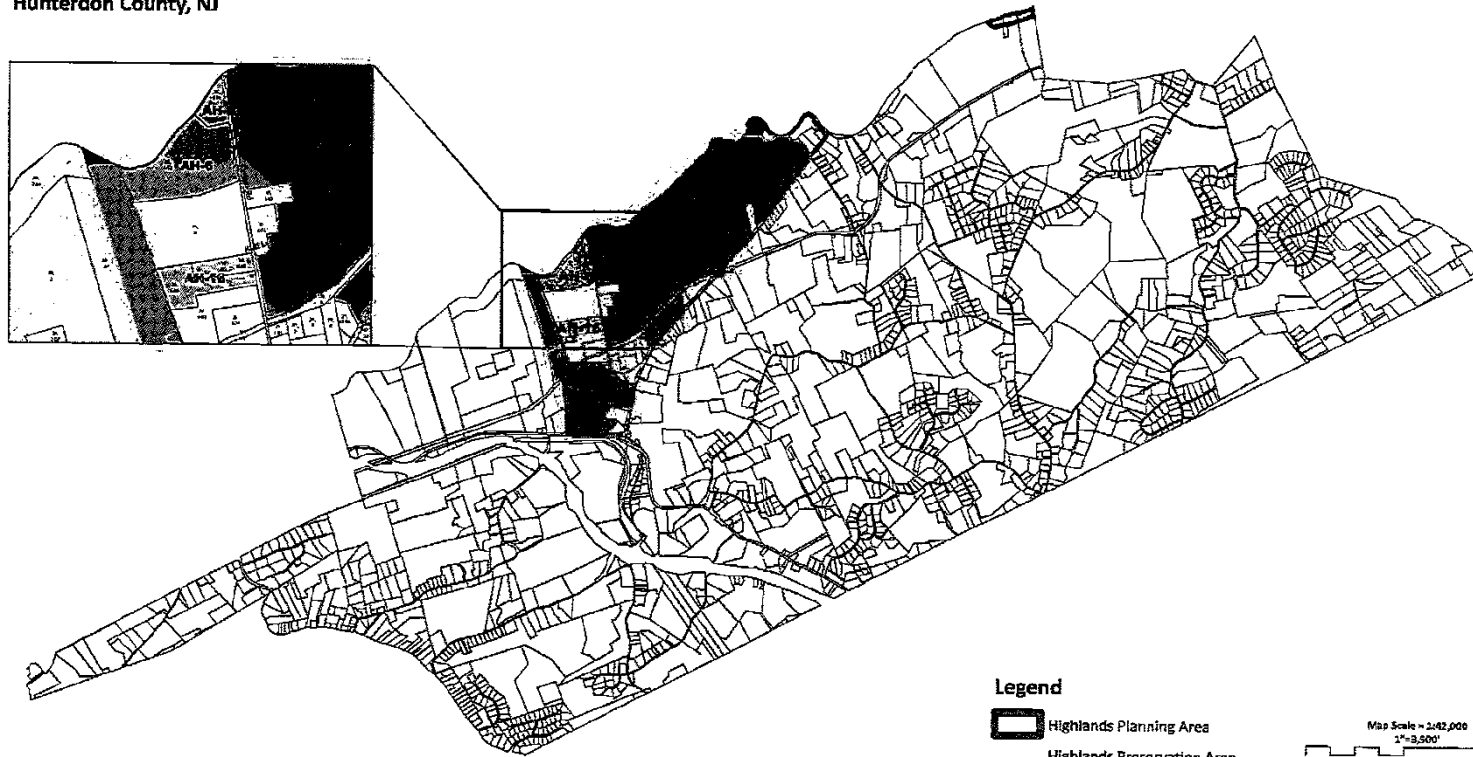

LAND USE AND DEVELOPMENT

102 Attachment 19

Township of Bethlehem

AH-6 and AH-16 Affordable Housing Overlay Districts
[Added 12-7-2018 by Ord. No. 445.2017]

AH-6 and AH-16 Affordable Housing Overlay Districts
Bethlehem Township
Hunterdon County, NJ

Legend

-  Highlands Planning Area
-  Highlands Preservation Area
-  Preserved Farmland
-  AH-16
-  AH-6

Map Scale = 1" = 3,500'

Map Prepared by:
KYLE PLANNING AND DESIGN, LLC
470 Brookside
Hopewell, NJ 08835
info@kyleplanning.com

Data Source: 1:250,000 Scale of Geographic Info. Services
Hunterdon County GIS