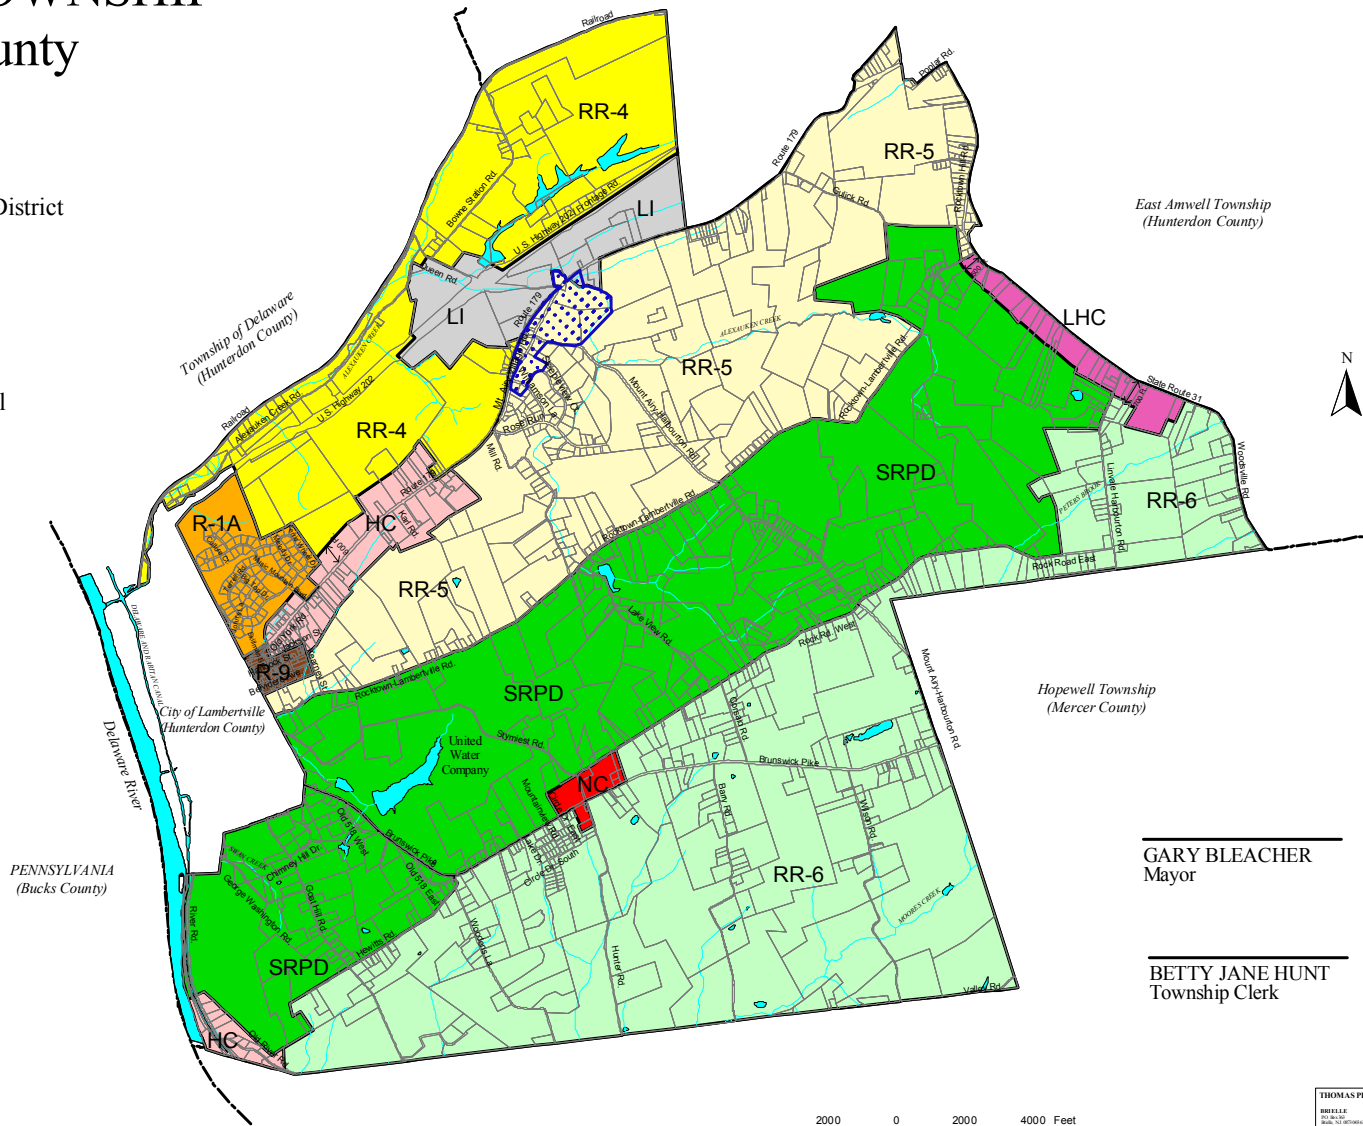

LAND DEVELOPMENT

WEST AMWELL TOWNSHIP Hunterdon County

Zones

- SRPD Sourland Regional Planning District
- RR-6 Rural Residential South
- RR-5 Rural Residential Central
- RR-4 Rural Residential North
- R-1A Special Residential District
- R-9 High Density Residential
- HC Highway Commercial
- LHC Limited Highway Commercial
- NC Neighborhood Commercial
- LI Light Industrial

Historic District

Source: Hunterdon County G.I.S. mapping

"This map was developed using Hunterdon County, N.J. digital data, but this secondary product has not been verified by Hunterdon County and is not County authorized."

Prepared: July 1, 2004

PENNSYLVANIA
(Bucks County)

GARY BLEACHER
Mayor

BETTY JANE HUNT
Township Clerk

ZONING MAP

2000 0 2000 4000 Feet